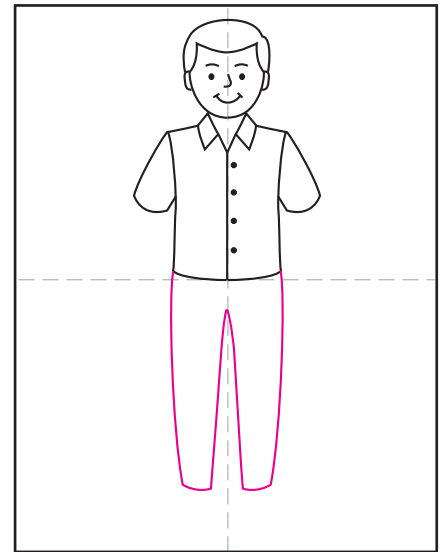

# How to Draw a Man

1. Draw a U shape for the head.

2. Add the hair on top and two ears.

3. Draw a simple face.

4. Start a shirt below the head.

5. Add two sleeves and buttons.

6. Draw two pant legs below the shirt.

7. Add two simple arms.

8. Finish with two shoes.

9. Trace with a marker and color.