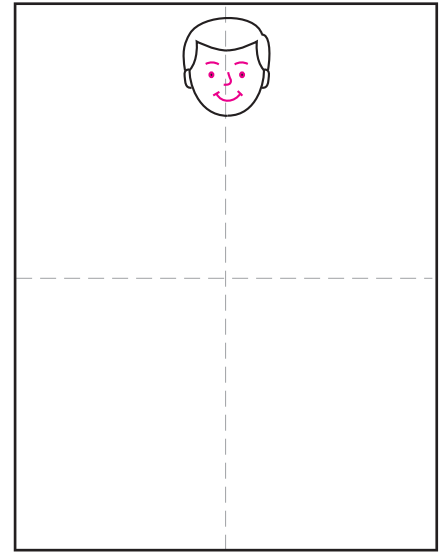

# How to Draw a Man

1. Draw a U shape for the head.

2. Add the hair on top and two ears.

3. Draw a simple face.

4. Start a shirt below the head.

5. Add two sleeves and buttons.

6. Draw two pant legs below the shirt.

7. Add two simple arms.

8. Finish with two shoes.

9. Trace with a marker and color.