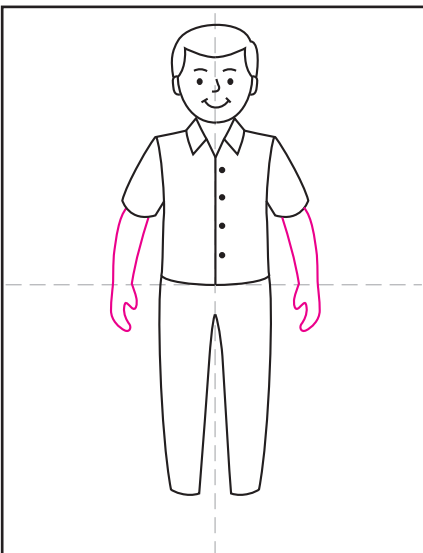

# How to Draw a Man

1. Draw a U shape for the head.

2. Add the hair on top and two ears.

3. Draw a simple face.

4. Start a shirt below the head.

5. Add two sleeves and buttons.

6. Draw two pant legs below the shirt.

7. Add two simple arms.

8. Finish with two shoes.

9. Trace with a marker and color.

# Draw a Man