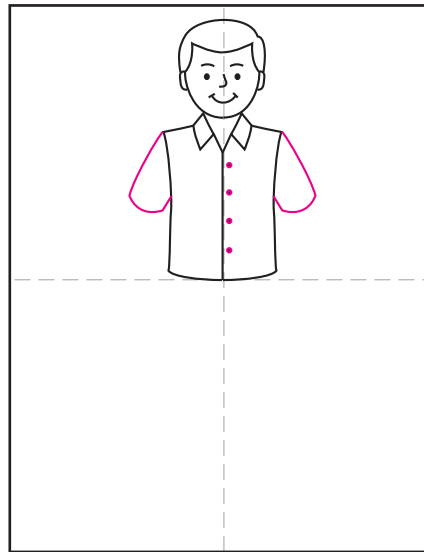

# How to Draw a Man

1. Draw a U shape for the head.

2. Add the hair on top and two ears.

3. Draw a simple face.

4. Start a shirt below the head.

5. Add two sleeves and buttons.

6. Draw two pant legs below the shirt.

7. Add two simple arms.

8. Finish with two shoes.

9. Trace with a marker and color.

# Draw a Man