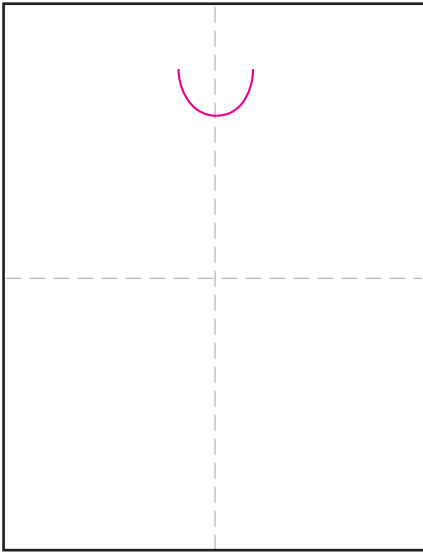

# How to Draw a Man

1. Draw a U shape for the head.

2. Add the hair on top and two ears.

3. Draw a simple face.

4. Start a shirt below the head.

5. Add two sleeves and buttons.

6. Draw two pant legs below the shirt.

7. Add two simple arms.

8. Finish with two shoes.

9. Trace with a marker and color.