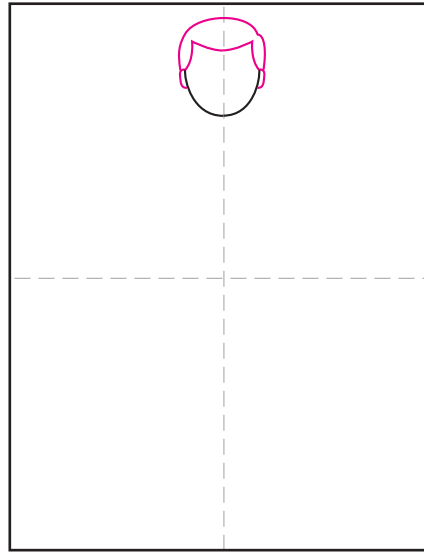

# How to Draw a Man

1. Draw a U shape for the head.

2. Add the hair on top and two ears.

3. Draw a simple face.

4. Start a shirt below the head.

5. Add two sleeves and buttons.

6. Draw two pant legs below the shirt.

7. Add two simple arms.

8. Finish with two shoes.

9. Trace with a marker and color.