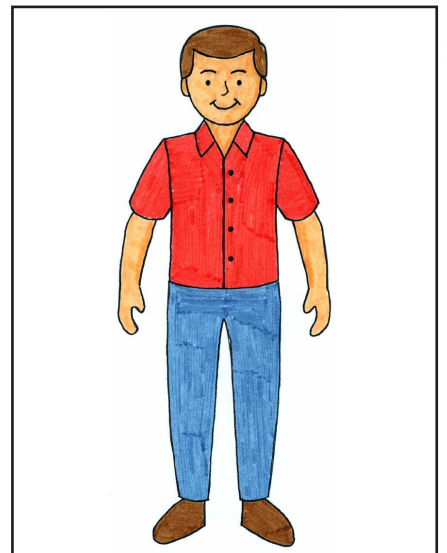

# How to Draw a Man

1. Draw a U shape for the head.

2. Add the hair on top and two ears.

3. Draw a simple face.

4. Start a shirt below the head.

5. Add two sleeves and buttons.

6. Draw two pant legs below the shirt.

7. Add two simple arms.

8. Finish with two shoes.

9. Trace with a marker and color.