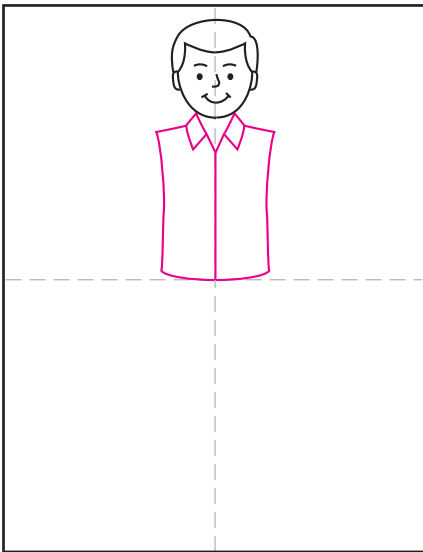

# How to Draw a Man

1. Draw a U shape for the head.

2. Add the hair on top and two ears.

3. Draw a simple face.

4. Start a shirt below the head.

5. Add two sleeves and buttons.

6. Draw two pant legs below the shirt.

7. Add two simple arms.

8. Finish with two shoes.

9. Trace with a marker and color.