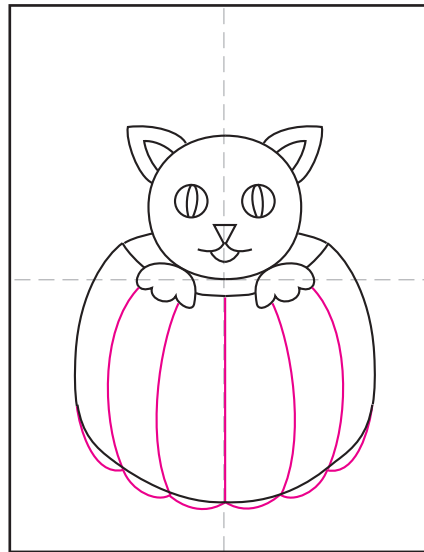

# Draw a Halloween Cat

1. Draw a circle for the head.

2. Add the face and ears.

3. Draw two paws under the chin.

4. Draw a pumpkin shape.

5. Add pumpkin lines.

6. Erase the straight bottom line.

7. Draw the face.

8. Add grass line and moon.

9. Trace with a marker and color.

# Halloween Cat