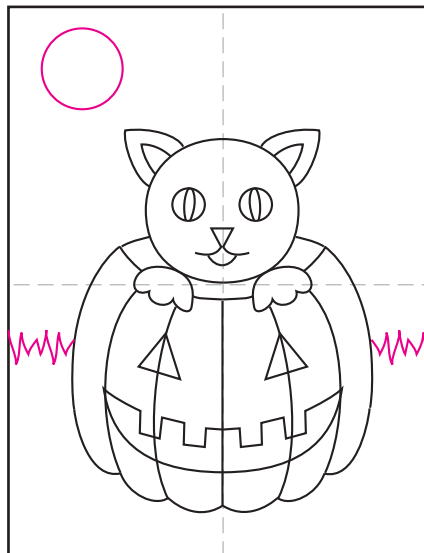

# Draw a Halloween Cat

1. Draw a circle for the head.

2. Add the face and ears.

3. Draw two paws under the chin.

4. Draw a pumpkin shape.

5. Add pumpkin lines.

6. Erase the straight bottom line.

7. Draw the face.

8. Add grass line and moon.

9. Trace with a marker and color.

# Halloween Cat