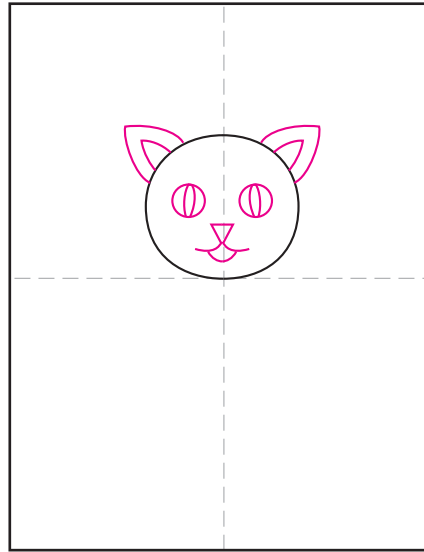

# Draw a Halloween Cat

1. Draw a circle for the head.

2. Add the face and ears.

3. Draw two paws under the chin.

4. Draw a pumpkin shape.

5. Add pumpkin lines.

6. Erase the straight bottom line.

7. Draw the face.

8. Add grass line and moon.

9. Trace with a marker and color.

# Halloween Cat