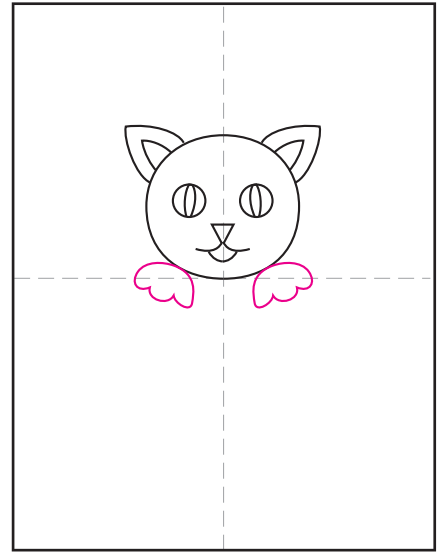

# Draw a Halloween Cat

1. Draw a circle for the head.

2. Add the face and ears.

3. Draw two paws under the chin.

4. Draw a pumpkin shape.

5. Add pumpkin lines.

6. Erase the straight bottom line.

7. Draw the face.

8. Add grass line and moon.

9. Trace with a marker and color.

# Halloween Cat