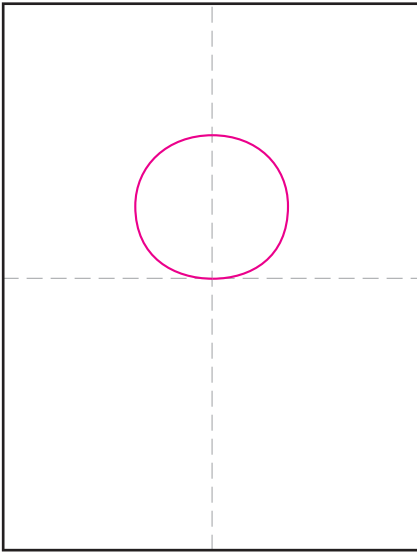

# Draw a Halloween Cat

1. Draw a circle for the head.

2. Add the face and ears.

3. Draw two paws under the chin.

4. Draw a pumpkin shape.

5. Add pumpkin lines.

6. Erase the straight bottom line.

7. Draw the face.

8. Add grass line and moon.

9. Trace with a marker and color.