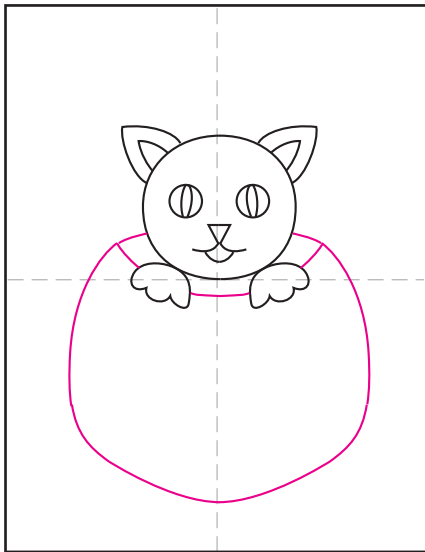

# Draw a Halloween Cat

1. Draw a circle for the head.

2. Add the face and ears.

3. Draw two paws under the chin.

4. Draw a pumpkin shape.

5. Add pumpkin lines.

6. Erase the straight bottom line.

7. Draw the face.

8. Add grass line and moon.

9. Trace with a marker and color.