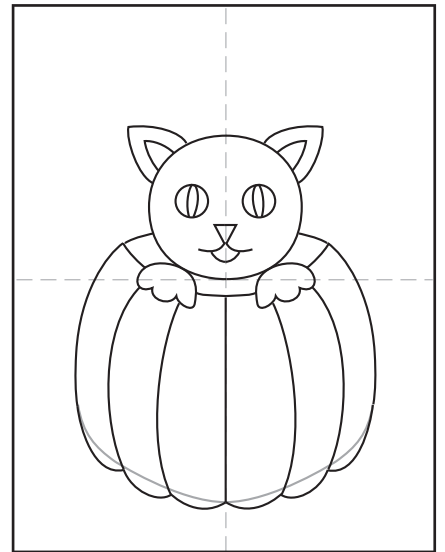

# Draw a Halloween Cat

1. Draw a circle for the head.

2. Add the face and ears.

3. Draw two paws under the chin.

4. Draw a pumpkin shape.

5. Add pumpkin lines.

6. Erase the straight bottom line.

7. Draw the face.

8. Add grass line and moon.

9. Trace with a marker and color.

# Halloween Cat