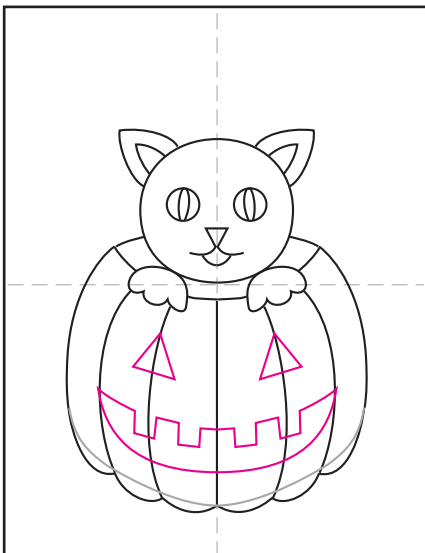

# Draw a Halloween Cat

1. Draw a circle for the head.

2. Add the face and ears.

3. Draw two paws under the chin.

4. Draw a pumpkin shape.

5. Add pumpkin lines.

6. Erase the straight bottom line.

7. Draw the face.

8. Add grass line and moon.

9. Trace with a marker and color.

# Halloween Cat