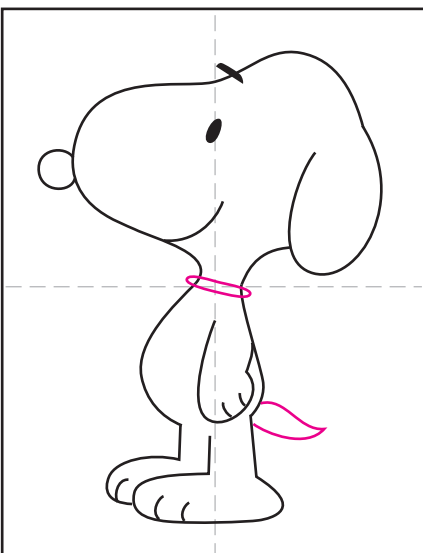

# How to Draw Snoopy

1. Draw the head and skinny neck.

2. Add rounded body below.

3. Draw two large feet with toe lines.

4. Erase gray line, add an ear shape.

5. Erase line in ear. Draw an arm.

6. Add a simple brow, eye, nose, mouth.

7. Finish with a collar and small tail.

8. Fill in with black marker as shown.

9. Trace the drawing several times to make the lines nice and thick.

# Drawing of Snoopy