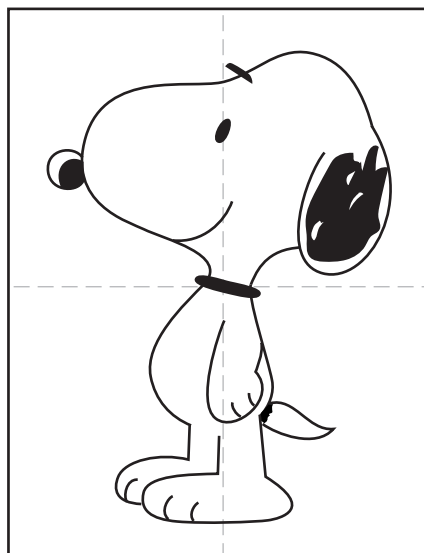

# How to Draw Snoopy

1. Draw the head and skinny neck.

2. Add rounded body below.

3. Draw two large feet with toe lines.

4. Erase gray line, add an ear shape.

5. Erase line in ear. Draw an arm.

6. Add a simple brow, eye, nose, mouth.

7. Finish with a collar and small tail.

8. Fill in with black marker as shown.

9. Trace the drawing several times to make the lines nice and thick.

# Drawing of Snoopy