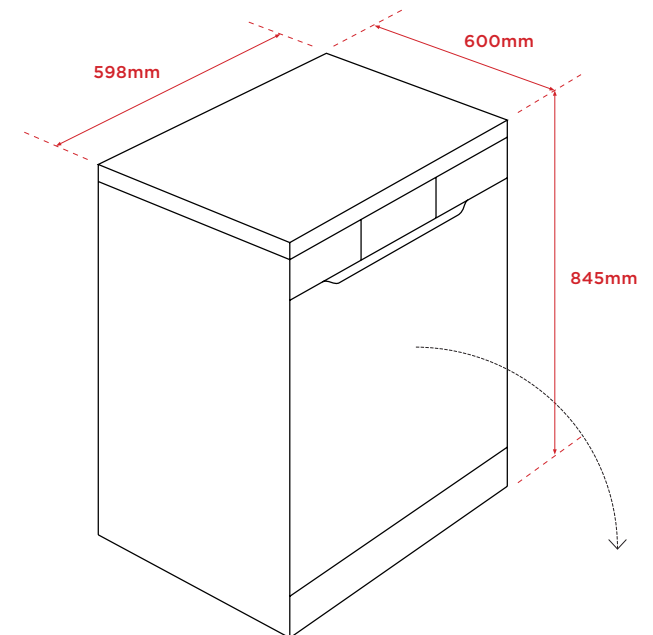

Installation