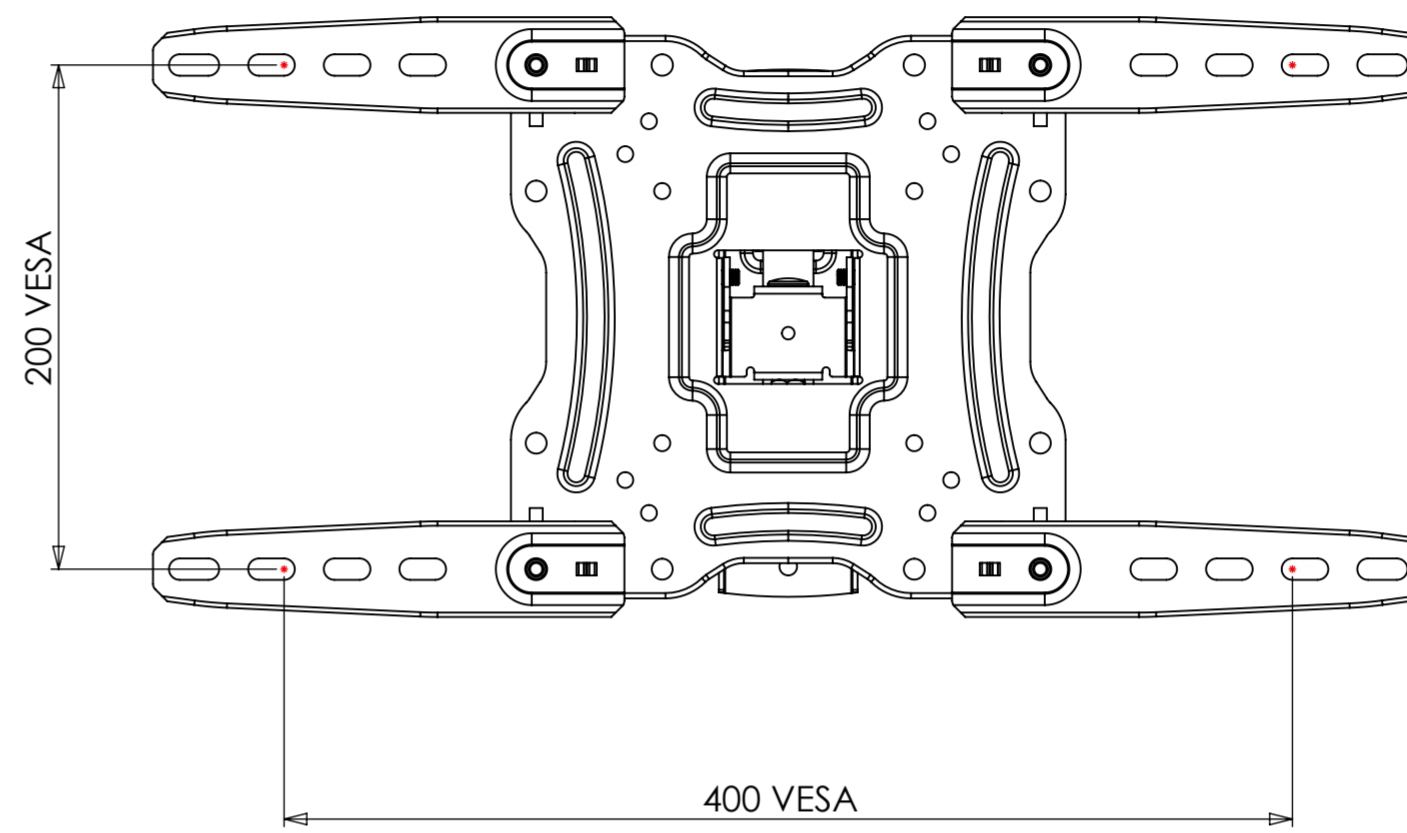

WITHOUT VESA ADAPTERS

ADJUSTABLE VESA ADAPTERS

PRODUCT WEIGHT :- 1849.61 grams
(AS SHOWN WITHOUT PACKAGING AND FIXINGS)