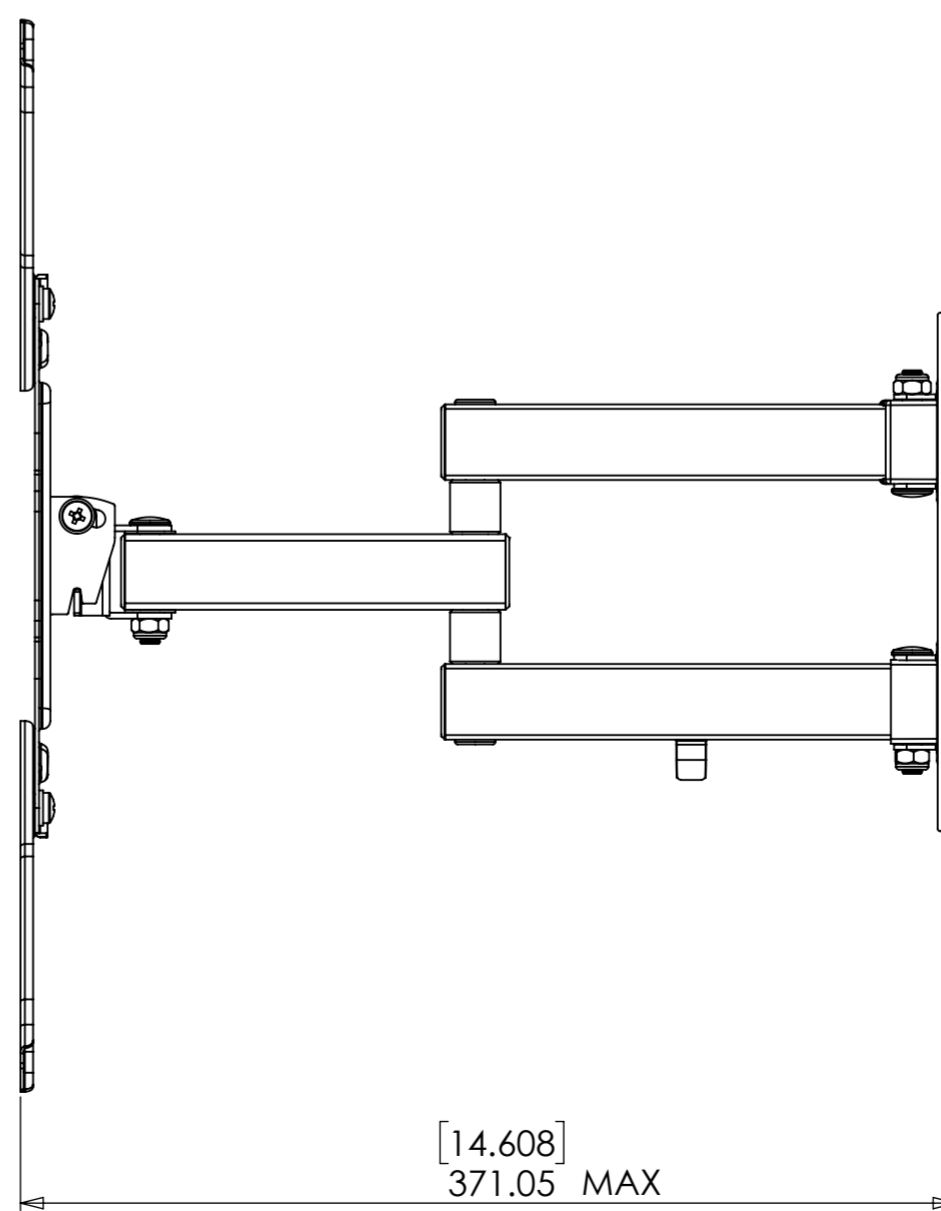

WITHOUT VESA ADAPTERS

ADJUSTABLE VESA ADAPTERS

PRODUCT WEIGHT :- 1849.61 grams
(AS SHOWN WITHOUT PACKAGING AND FIXINGS)