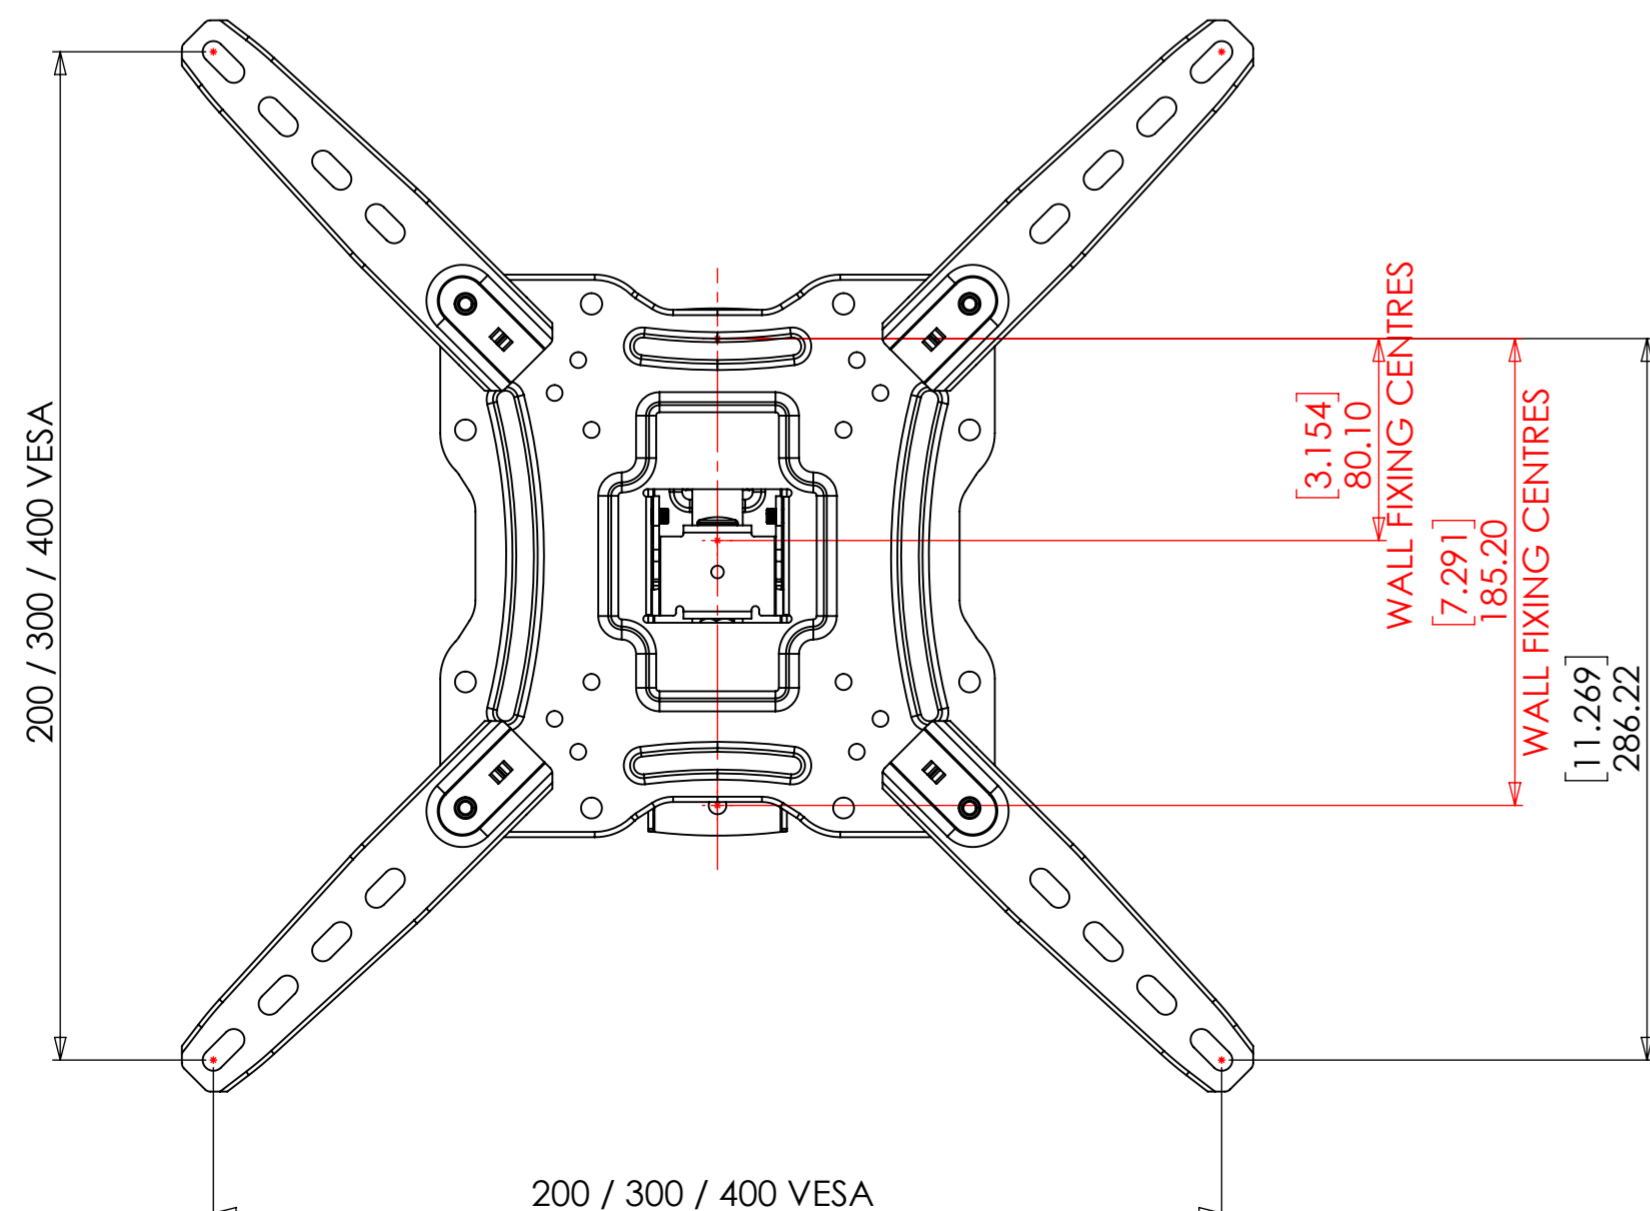

WITHOUT VESA ADAPTERS

ADJUSTABLE VESA ADAPTERS

PRODUCT WEIGHT :- 1849.61 grams
(AS SHOWN WITHOUT PACKAGING AND FIXINGS)