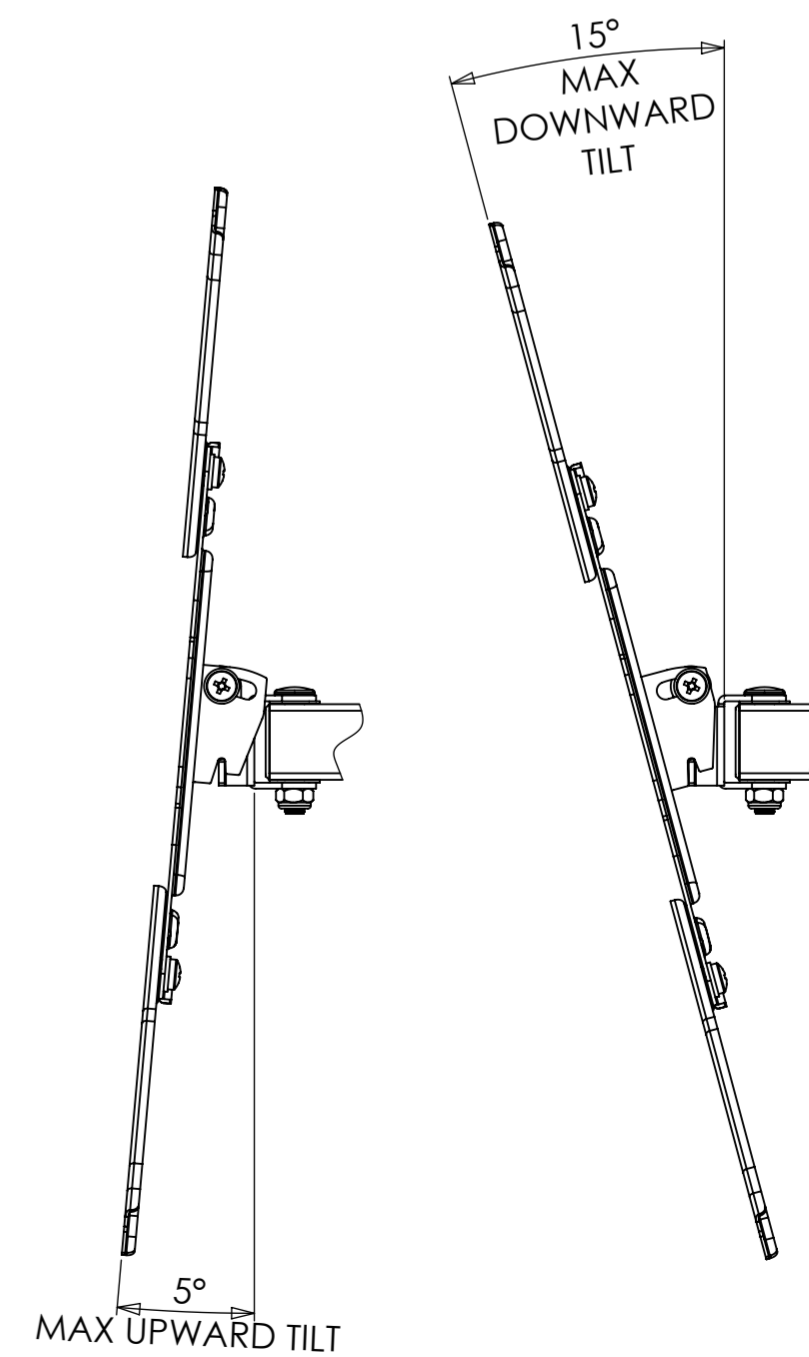

WITHOUT VESA ADAPTERS

ADJUSTABLE VESA ADAPTERS

PRODUCT WEIGHT :- 1849.61 grams
(AS SHOWN WITHOUT PACKAGING AND FIXINGS)