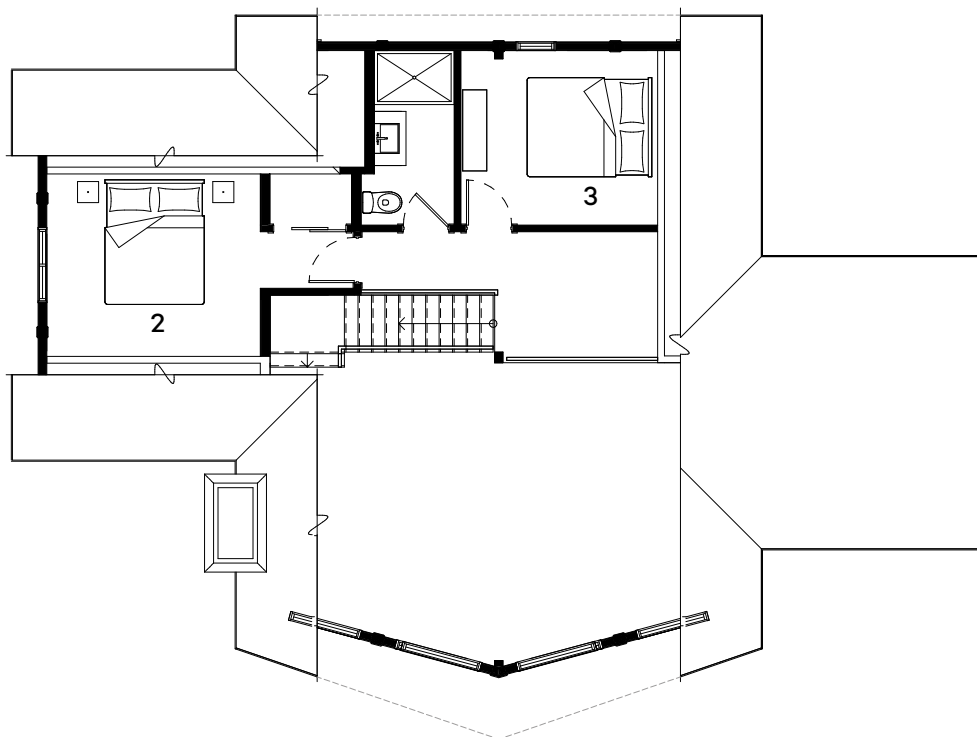

# DAKOTA

TOTAL: 1930 ft<sup>2</sup>

3

2+1

option

option

option

**TIMBERBLOCK**

Engineered Homes for Better Living

Dimensions may be subject to slight changes without notice. Please contact Sales for more information.

**KITCHEN**  
12'-5" X 14'-9"

**BATHROOM (#1)**  
7'-6" X 8'-7"

**BEDROOM # 1**  
11'-10" X 17'-10"

**WALK-IN**  
10'-3" X 4'-3"

**DINING ROOM**  
12'-8" X 13'-3"

**POWDER ROOM (1st)**  
7'-7" X 5'-8"

**BEDROOM # 2**  
11'-10" X 10'-2"

**LAUNDRY**  
4'-4" X 3'-0"

**LIVING ROOM**  
12'-8" X 17'-6"

**BATHROOM (2nd)**  
4'-5" X 9'-8"

**BEDROOM # 3**  
10'-11" X 9'-8"