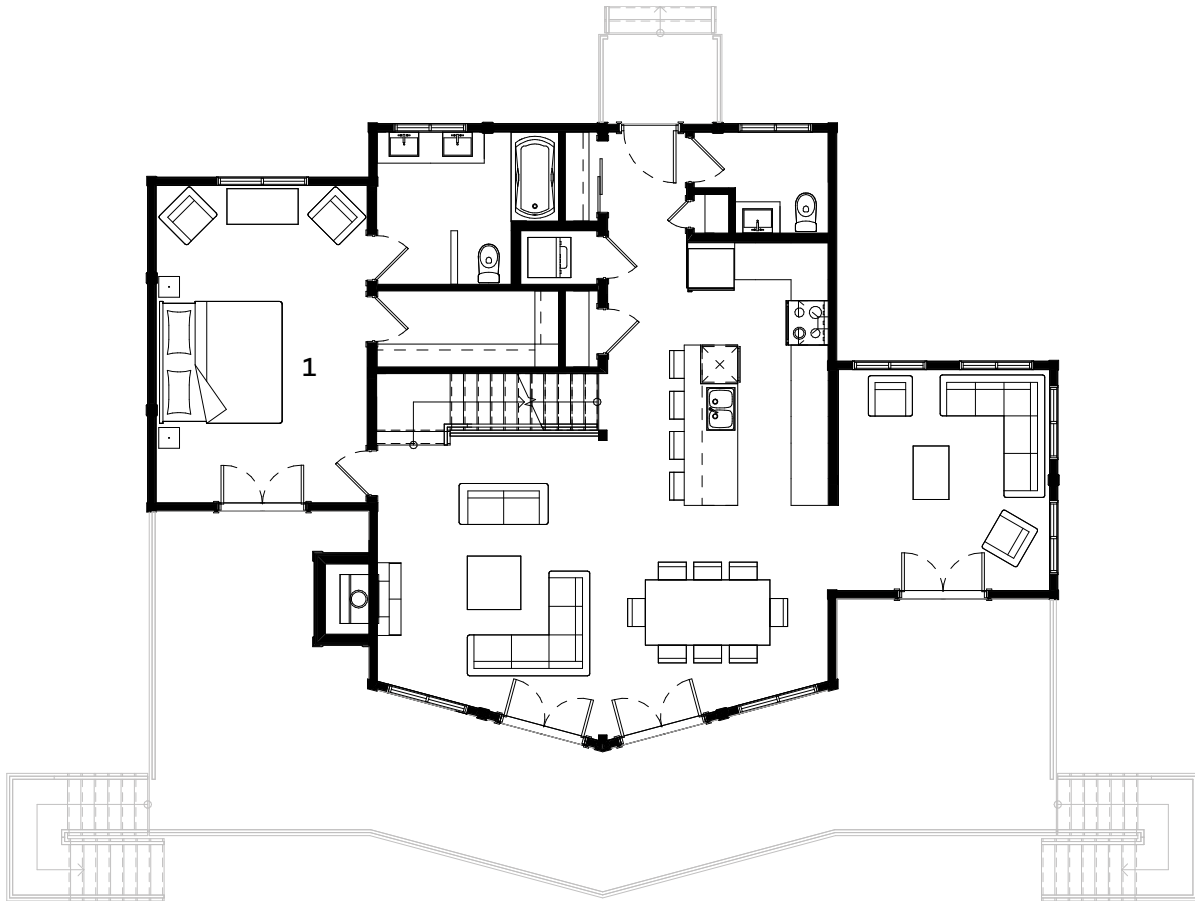

# DAKOTA

TOTAL: 1930 ft<sup>2</sup>

3

2+1

option

option

option

**TIMBERBLOCK**

Engineered Homes for Better Living

Dimensions may be subject to slight changes without notice. Please contact Sales for more information.

**KITCHEN**  
12'-5" X 14'-9"

**BATHROOM (#1)**  
7'-6" X 8'-7"

**BEDROOM # 1**  
11'-10" X 17'-10"

**WALK-IN**  
10'-3" X 4'-3"

**DINING ROOM**  
12'-8" X 13'-3"

**POWDER ROOM (1st)**  
7'-7" X 5'-8"

**BEDROOM # 2**  
11'-10" X 10'-2"

**LAUNDRY**  
4'-4" X 3'-0"

**LIVING ROOM**  
12'-8" X 17'-6"

**BATHROOM (2nd)**  
4'-5" X 9'-8"

**BEDROOM # 3**  
10'-11" X 9'-8"