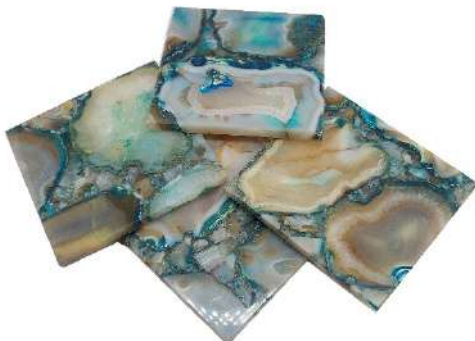

Size: 10x10 cm.

Thickness: 8 to 10mm

Item: Smoky quartz stone Coaster

Item no: COASTER 016

Size: 10x10 cm.

Thickness: 8 to 10 mm

Item: Pink agate stone Coaster

Item no: COASTER 017

Size: 10x10 cm.

Thickness: 8 to 10 mm

Item: Green agate stone Coaster

Item no: COASTER 018

Size: 10x10 cm.

Thickness: 8 to 10 mm

Item: Blue agate stone Coaster

Item no: COASTER 019