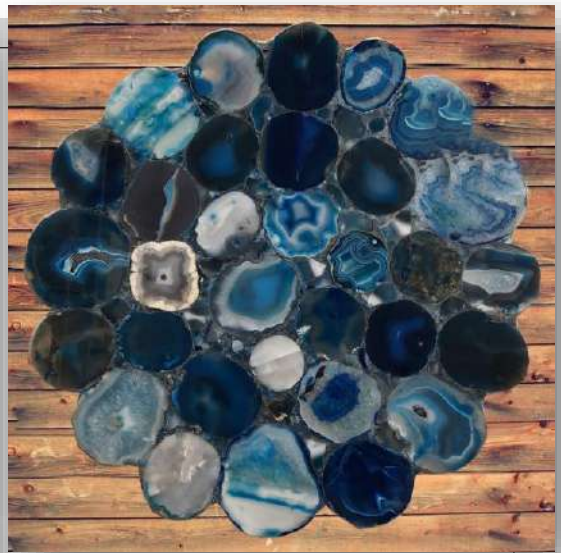

## **YELLOW AGATE TABLE TOP**

- **size- 15 x 15 inch with 20 mm thickness.**
- **customized size 12 x 12 inch to 48 x 96 inch as per buyer requirement.**
- **Make your home luxurious.**
- **made by natural stone.**
- **beautiful craftsmanship.**

## **BLUE AGATE TABLE SLAB**

- **size- 15 x 15 inch with 20 mm thickness.**
- **customized size 12 x 12 inch to 48 x 96 inch as per buyer requirement.**
- **Make your home luxurious.**
- **made by natural stone.**
- **beautiful craftsmanship.**