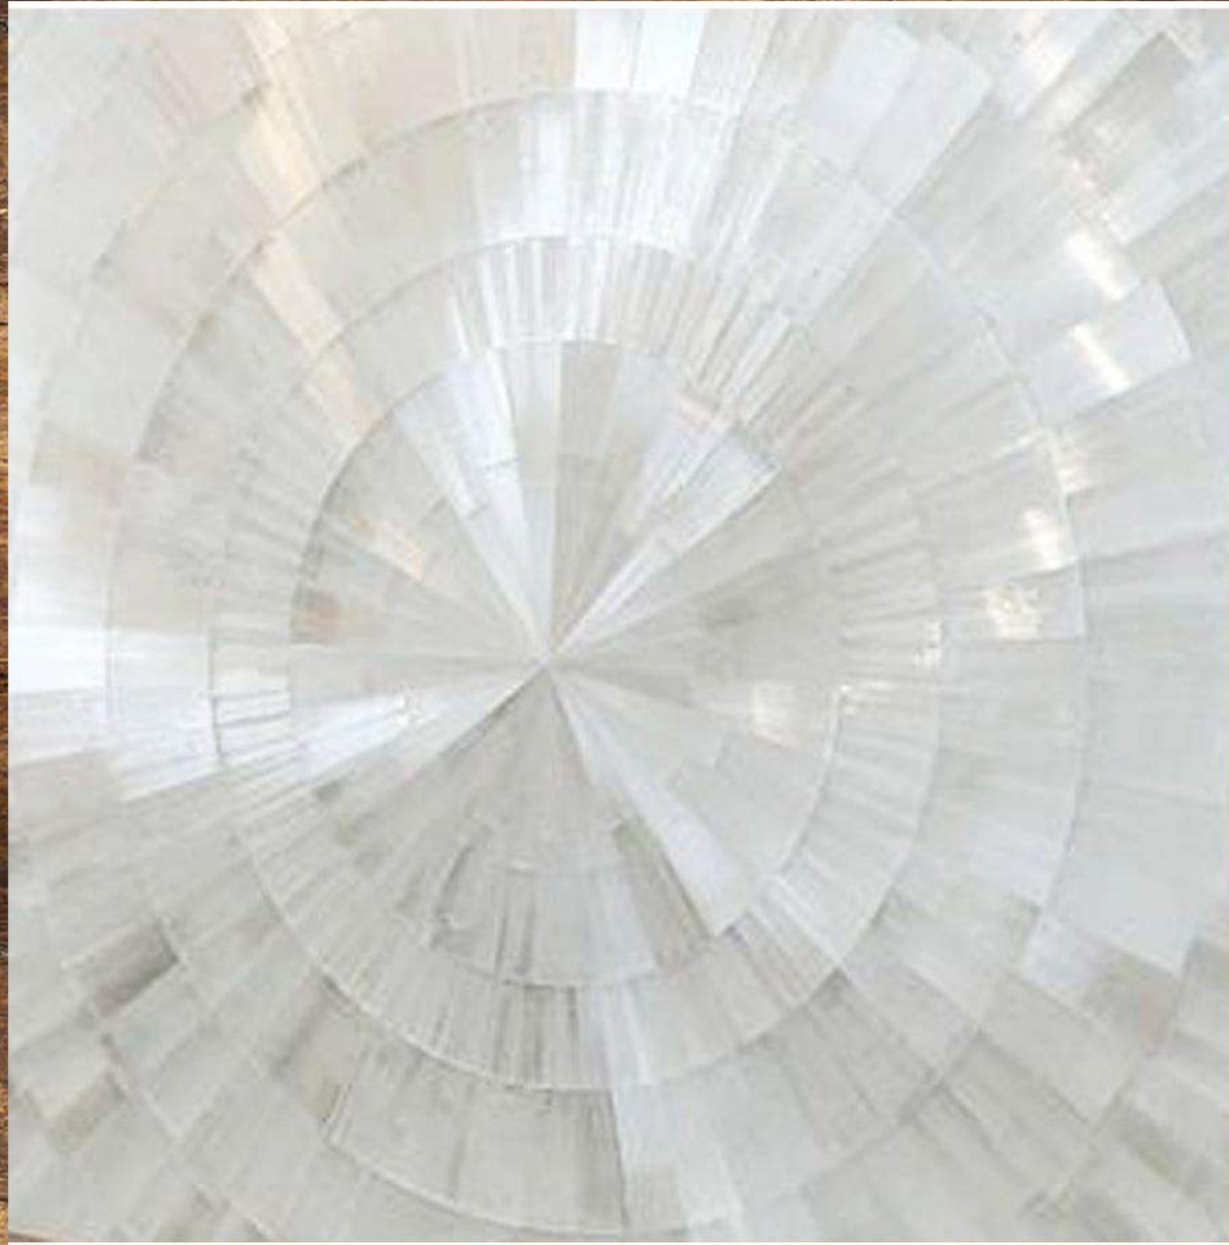

SELENITE STONE SLAB

- **size- 18 x 18 inch with 20 mm thickness.**
- **customized size 12 x 12 inch to 48 x 96 inch as per buyer requirement.**
- **Make your home luxurious.**
- **made by natural stone.**
- **beautiful craftsmanship.**