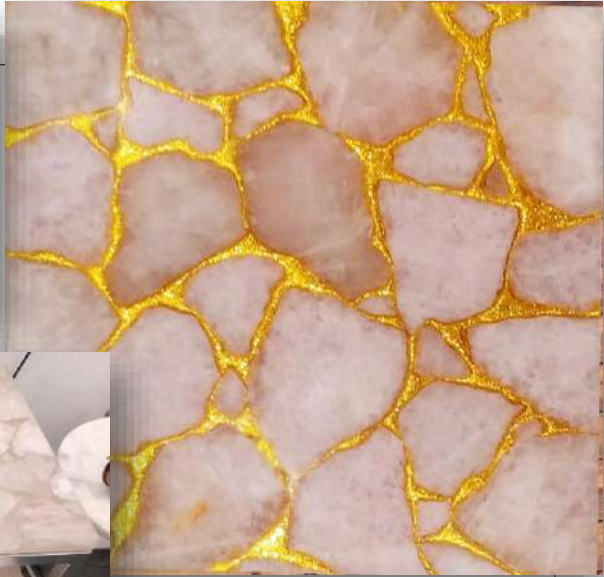

## **WHITE QUARTZ STONE SLAB**

- **size- 18 x 18 inch with 20 mm thickness.**
- **customized size 12 x 12 inch to 48 x 96 inch as per buyer requirement.**
- **Make your home luxurious.**
- **made by natural stone.**
- **beautiful craftsmanship.**

## **ROSE QUARTZ STONE SLAB**

- **size- 16 x 16 inch with 20 mm thickness.**
- **customized size 12 x 12 inch to 48 x 96 inch as per buyer requirement.**
- **Make your home luxurious.**
- **made by natural stone.**
- **beautiful craftsmanship.**