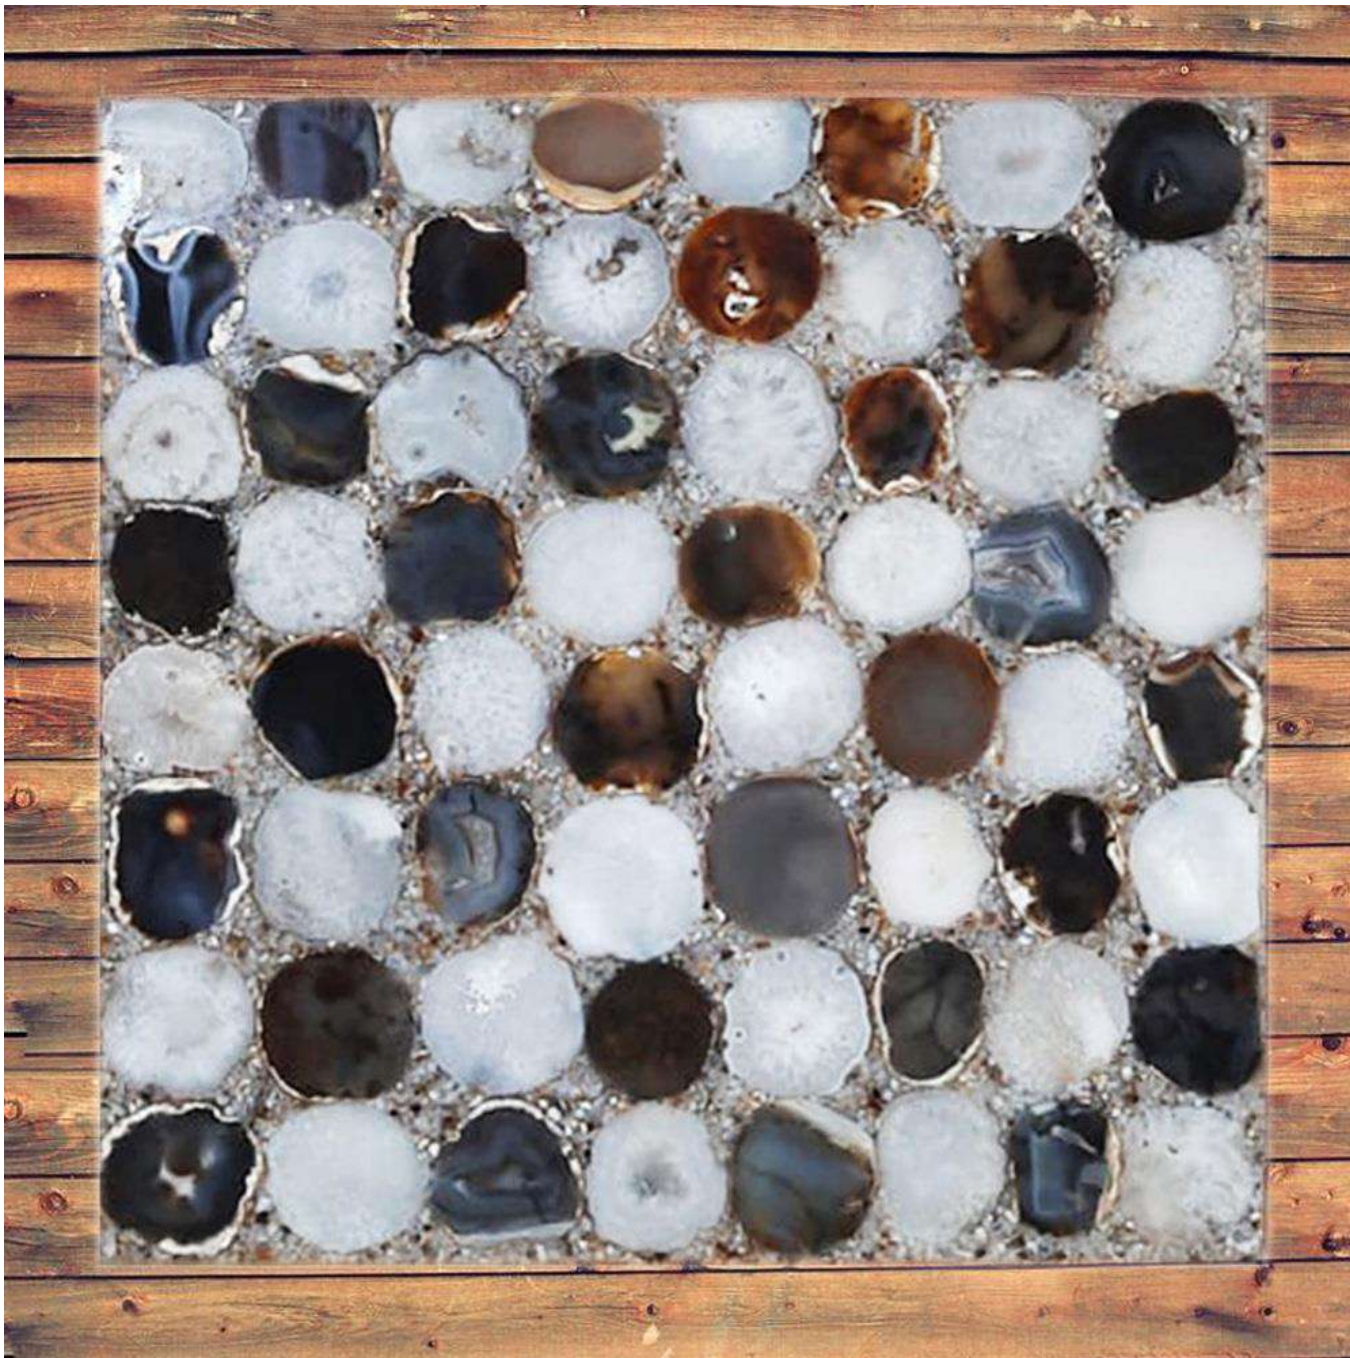

BLACK & WHITE AGATE TABLE TOP

- size- 16 x 16 inch with 20 mm thickness.
- customized size 15 x 15 inch to 48 x 96 inch as per buyer requirement.
- Make your home luxurious.
- made by natural stone.
- beautiful craftsmanship.