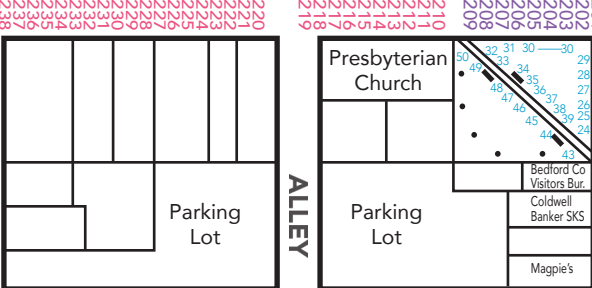

Bedford Fall Foliage Festival Vendor Map '24

E. JOHN ST.

VONDERSMITH AVE.

PENN ST.

CENTRAL WAY

PITT ST. (Lincoln Highway/Rt. 30)

S. JULIANA ST.

S. JULIANA ST.

PITT ST. (Lincoln Highway/Rt. 30)

S. THOMAS ST.

FREE
 Craft Vendor Parking and Bus Shuttle Service to and From Bedford
 Bedford Co Fair Grounds
 729 West Pitt Street
 Bedford, PA 15522
814.623.9011

Parking Garage
 St. Thomas School

Lutheran Church
 Leased Parking Spaces

Dollar General

Court House

First National Bank of PA
 ENTERTAINMENT
 INFO BOOTH

Ickes Drug Store
 Bad Boyz Bistro
 Aesthetics by Kell
 KJ Shea Seasonals
 Village News
 Founders Crossing

Altoona First Bank
 OIP

FORT BEDFORD PARK
 ENTERTAINMENT RIVER STAGE

836
835
831
830
829
828
827
826
825
824
823
822
821
820
819
818

274
273
272
271
270
269
268
267
266
265
264
263
262
261
260
259

528
527
526
525
523
522
521
520
519
518
517
516