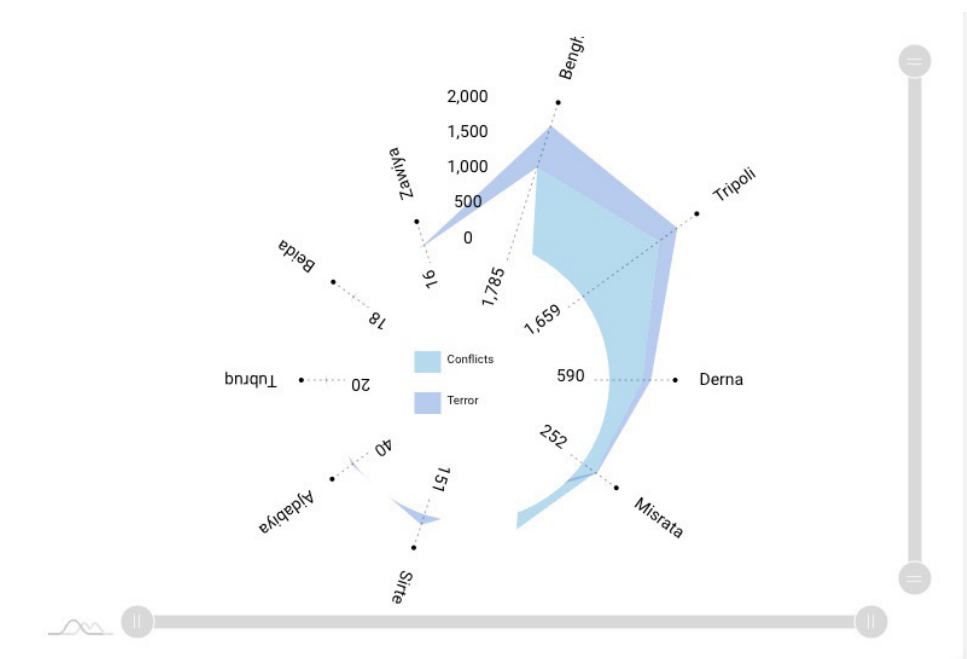

Available to Our Members