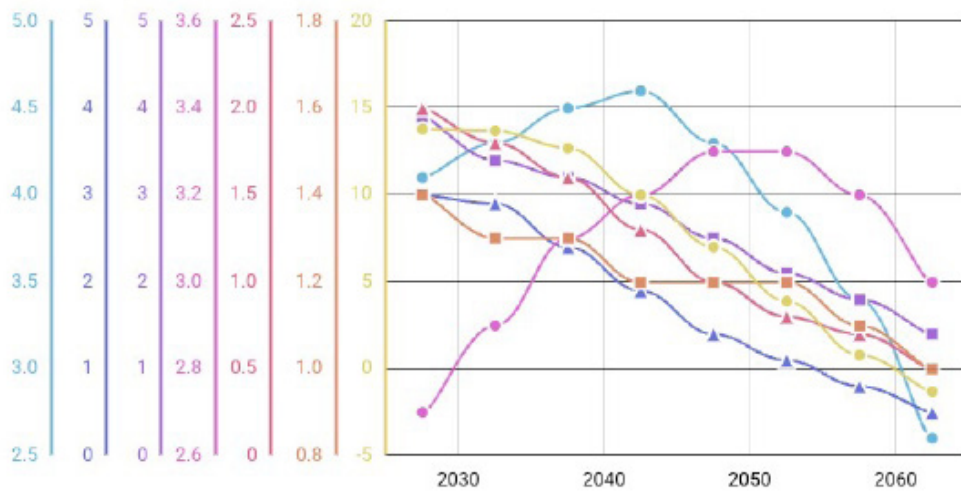

SOPHISTICATED ANALYTICAL TOOLS

Data-driven Predictions and Analysis of Chaotic Security and Geopolitical Landscapes.

Hybridizing human and machine intelligence for accuracy, precision, and ethics in decision making.

Available to Our Members

Novel approach to decoding hyperconnected and complex international security architecture.