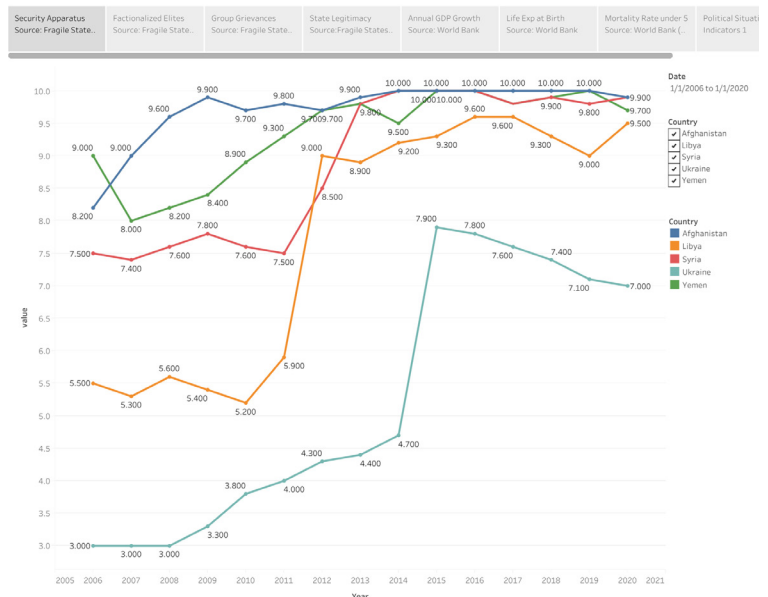

# INSTITUTIONAL MEMBERSHIP BENEFITS

- ▶ One free tailored report, plus 30 % discount on the other special reports
- ▶ Guaranteed seat (3 free tickets) at our high-level annual summit
- ▶ Invitation to “members only” events
- ▶ Access to exclusive and prestigious networking opportunities
- ▶ Online access to all BtH publication series
- ▶ 30 % discount on participation fees for the conferences
- ▶ Your organization’s name on BtH website and in the Annual Report
- ▶ 30 % discount on participation fees for Horizon Global Academy Trainings
- ▶ Unlimited priority registration and reserved member seating for BtH events
- ▶ Invitation to private BtH roundtables
- ▶ Monthly BtH e-Newsletter
- ▶ Quarterly Horizon Insights Journal

# OUR FLAGSHIP PRODUCT: CRISIS HORIZON REPORTS

- ▶ Important news pinpointed on the region map
- ▶ Our SME's assessments
- ▶ AI-Powered Crisis Indicators
- ▶ Relevant data sets
- ▶ Sophisticated Analytical Tools (Only Subscribers)

- ▶ Political Situation
- ▶ Economic Situation
- ▶ Environmental Situation
- ▶ Geopolitical Situation
- ▶ Governance Situation
- ▶ Socio-cultural Situation

Political Situation