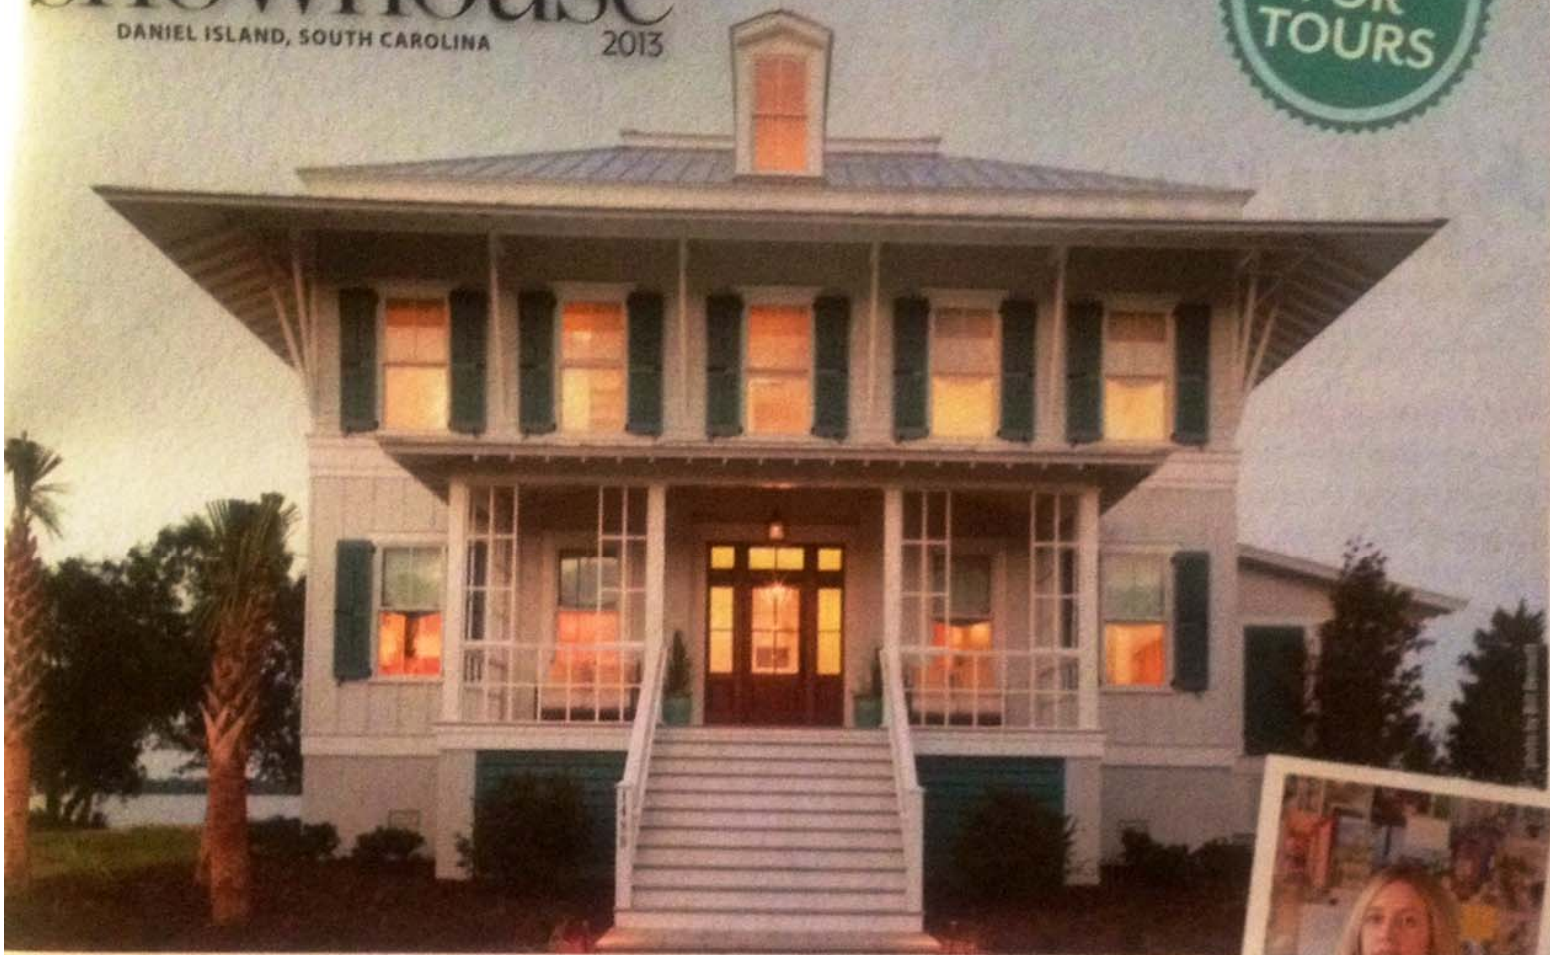

COASTAL  
LIVING  
**showhouse**  
DANIEL ISLAND, SOUTH CAROLINA 2013

The 2013 Showhouse is packed with stylish building and design ideas, just minutes from downtown Charleston. Visit [coastalliving.com/showhouse](http://coastalliving.com/showhouse) for tour information and more!

- 4,000+ SQ FT
- WATERFRONT WITH PRIVATE DOCK
- EXPANSIVE LIVING AREAS & PORCHES
- CARRIAGE HOUSE
- MAGNIFICENT VIEWS
- RELAXED COASTAL DESIGN

COMMUNITY DANIEL ISLAND,  
DEVELOPER DANIEL ISLAND COMPANY,  
BUILDER MAX CROSBY CONSTRUCTION CO. INC.,  
ARCHITECTURAL DESIGN OUR TOWN PLANS,  
INTERIOR DESIGNER GINGER BREWTON INTERIORS,  
CONSTRUCTION FINANCING FIRST FEDERAL,  
CHARITY NATIONAL MS SOCIETY,  
GREATER CAROLINAS CHAPTER