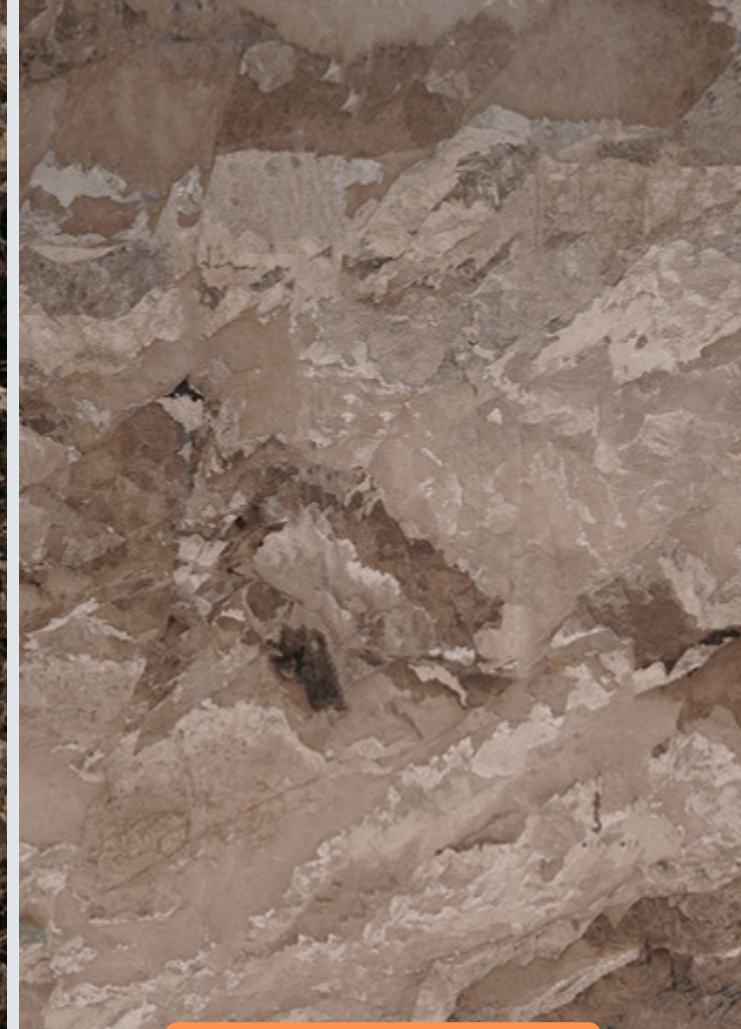

EBONY BROWN

INR 300-350/-