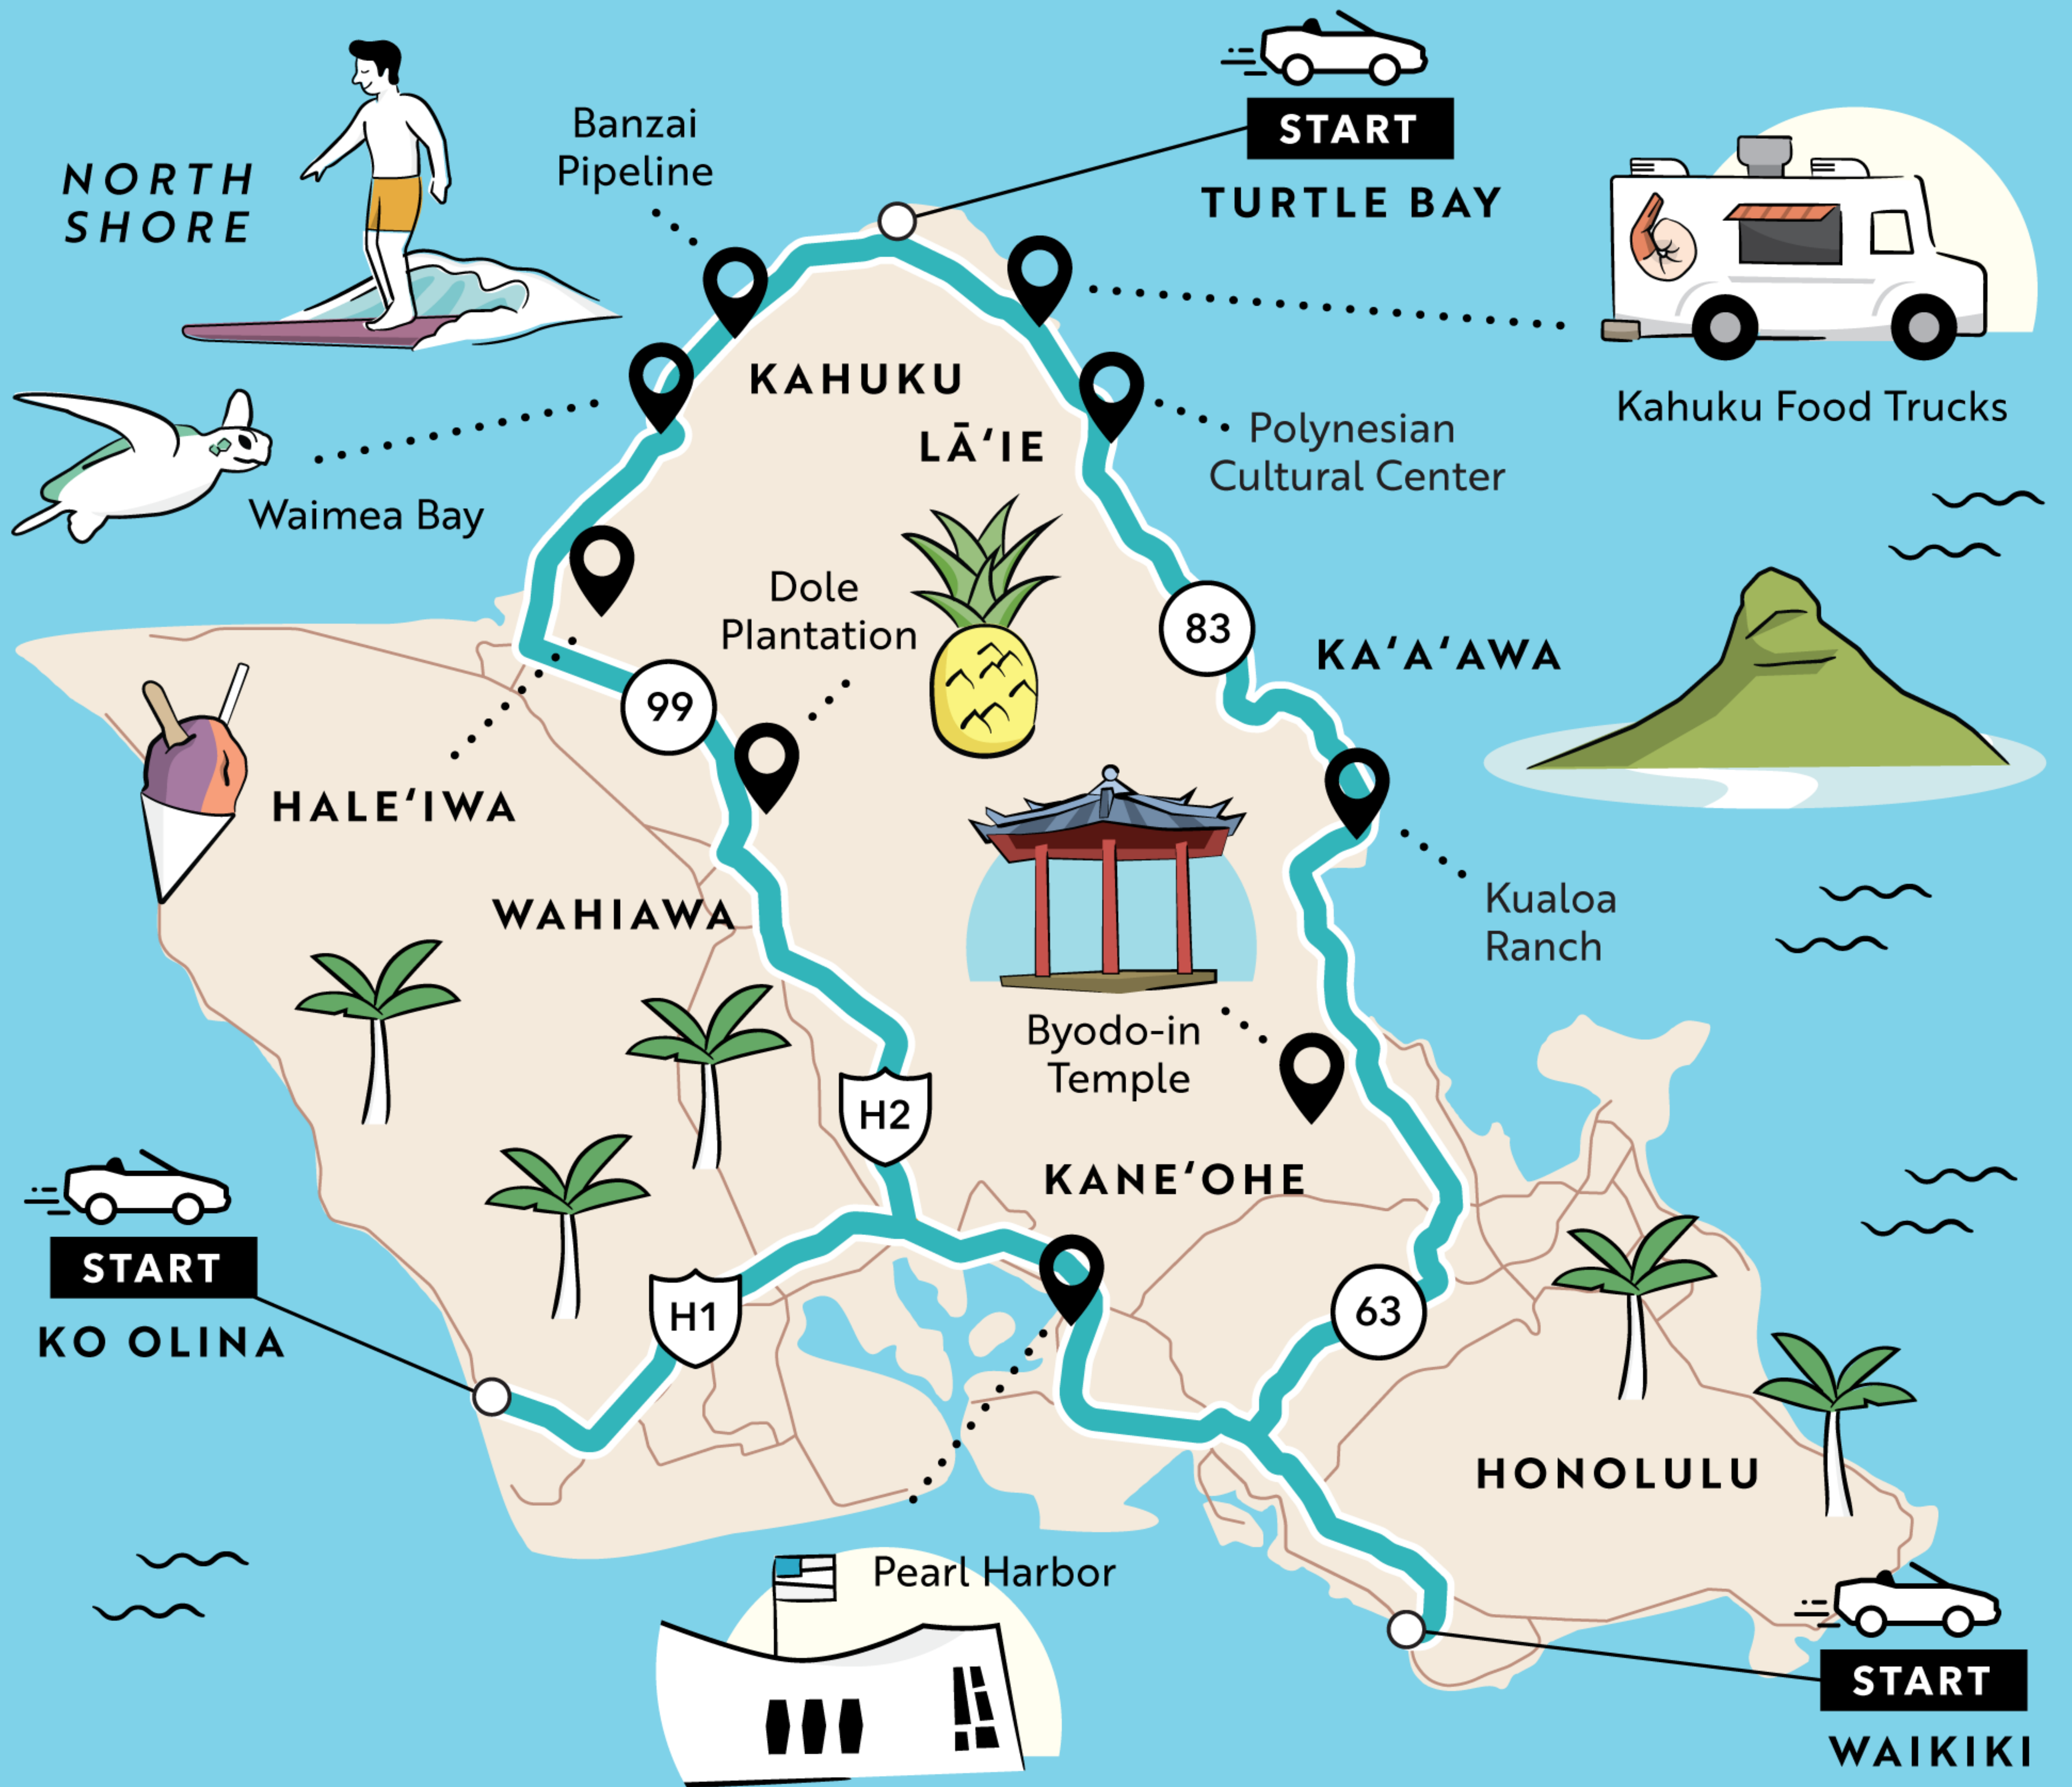

HAWAII MAP PACKET

OAHU TOURS

Shaka Guide

Oahu Driving Tour

GRAND CIRCLE ISLAND TOUR

🕒 Full-Day Tour (6-8 hours) 📍 23 Tour Stops ([View Full List](#))

[Get All 4 Driving Tours + 2 Walking Tours \\$29.99](#)

**Shaka
Guide**

Oahu Driving Tour

LEGENDARY NORTH SHORE LOOP TOUR

🕒 Full-Day Tour (6-8 hours) 📍 24 Tour Stops ([View Full List](#))

[Get All 4 Driving Tours + 2 Walking Tours \\$29.99](#)

Shaka Guide

Oahu Driving Tour

EAST OAHU SHORELINE DRIVE

🕒 Full-Day Tour (6-8 hours) 📍 17 Tour Stops ([View Full List](#))

[Get All 4 Driving Tours + 2 Walking Tours \\$29.99](#)

**Shaka
Guide**

Oahu Driving Tour

HONOLULU'S BACKYARD RAINFOREST TOUR

🕒 Half-Day Tour (2-4 hours) 📍 10 Tour Stops ([View Full List](#))

[Get All 4 Driving Tours + 2 Walking Tours \\$29.99](#)

**Shaka
Guide**