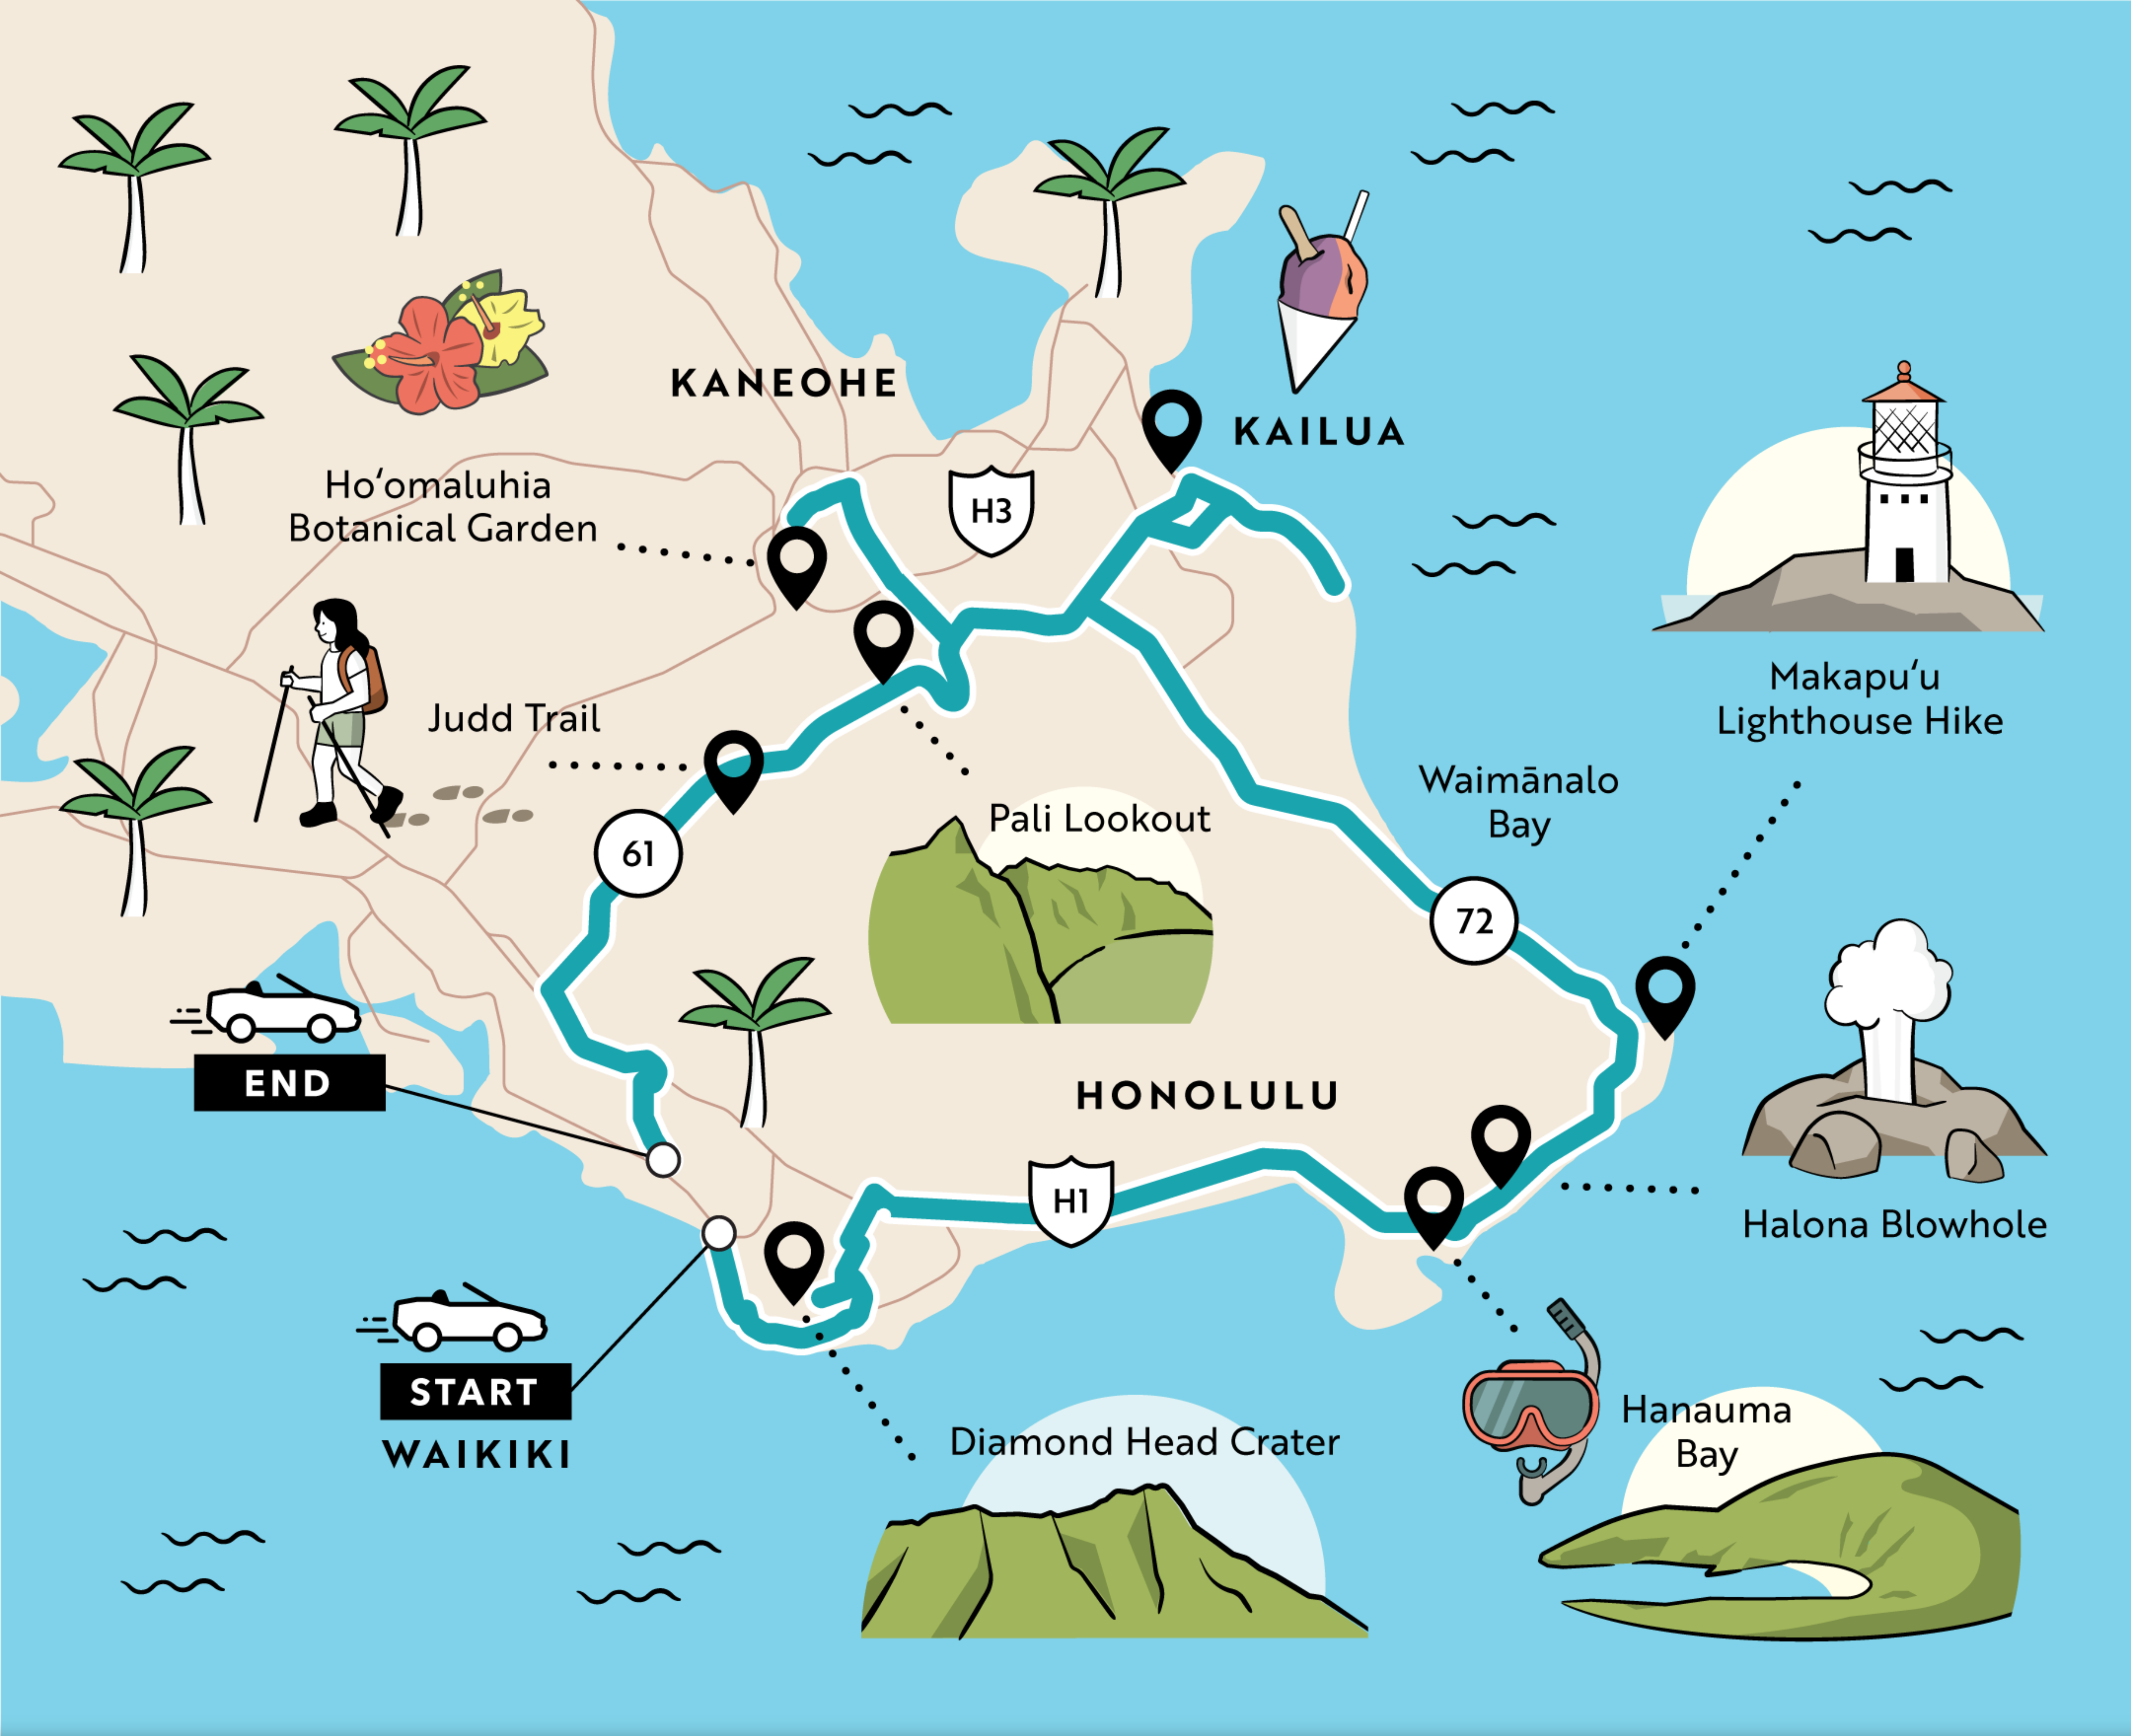

HAWAII MAP PACKET

OAHU TOURS

Shaka Guide

Oahu Driving Tour

GRAND CIRCLE ISLAND TOUR

🕒 Full-Day Tour (6-8 hours) 📍 23 Tour Stops ([View Full List](#))

[Get All 4 Driving Tours + 2 Walking Tours \\$29.99](#)

**Shaka
Guide**

Oahu Driving Tour

LEGENDARY NORTH SHORE LOOP TOUR

🕒 Full-Day Tour (6-8 hours) 📍 24 Tour Stops ([View Full List](#))

[Get All 4 Driving Tours + 2 Walking Tours \\$29.99](#)

Shaka Guide

Oahu Driving Tour

EAST OAHU SHORELINE DRIVE

🕒 Full-Day Tour (6-8 hours) 📍 17 Tour Stops ([View Full List](#))

[Get All 4 Driving Tours + 2 Walking Tours \\$29.99](#)

**Shaka
Guide**

Oahu Driving Tour

HONOLULU'S BACKYARD RAINFOREST TOUR

🕒 Half-Day Tour (2-4 hours) 📍 10 Tour Stops ([View Full List](#))

[Get All 4 Driving Tours + 2 Walking Tours \\$29.99](#)

**Shaka
Guide**