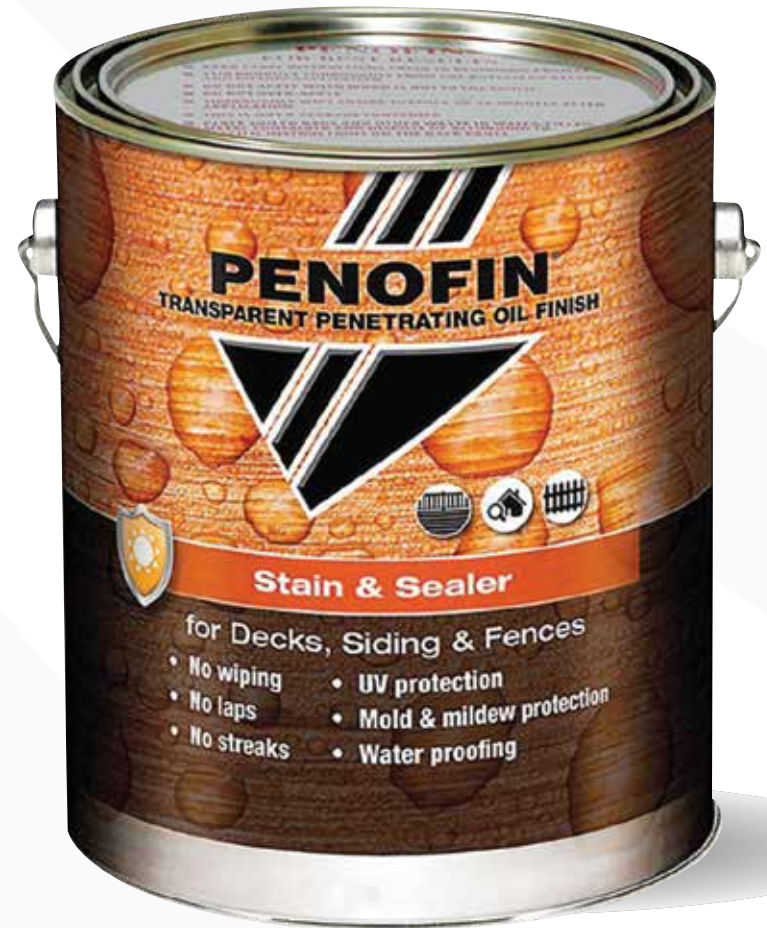

### Alternatives that also stand out from the crowd

This product is specially formulated for exterior wood and provides a penetrating protective finish to your hardwood. It can be used on siding, railings, and decking, maintaining the wood's natural color and preventing graying or fading.

Mahogany

Cedar

Natural

Teak

This product delivers the highest level of quality, protection, and beauty. Designed to provide a protective yet breathable water and UV resistant barrier that enhances and preserves the rich exotic look of hardwoods.