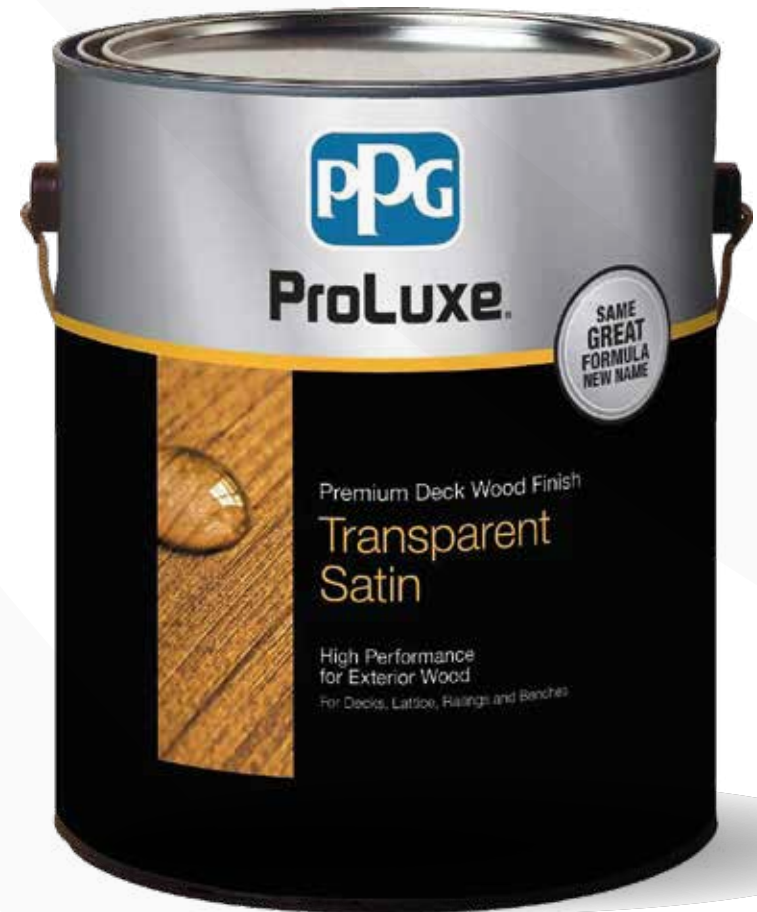

Alternatives that also stand out from the crowd

This product is specially formulated for exterior wood and provides a penetrating protective finish to your hardwood. It can be used on siding, railings, and decking, maintaining the wood's natural color and preventing graying or fading.