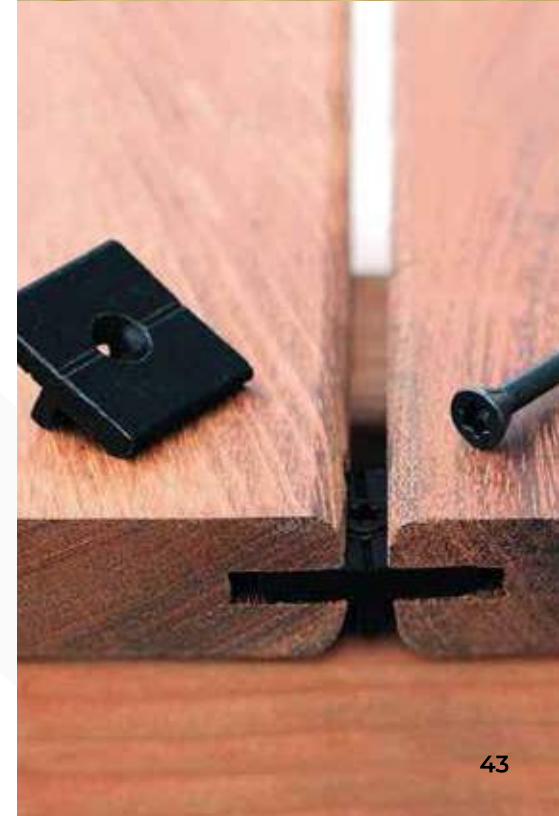

### Wood Decking Bugle-Head Screw

### Wood Decking Bugle-Head Screw

**Hardwood Plugs & Complete Plug Systems**

**Stainless Steel Metal Joist Decking Screws**

**Ipe Clip Hidden Deck Fastener**

**3-in-1 Decking Tool Kit**

**IWiseGuides® Decking Board Gap Spacers**

## For a flawless installation, go for Trex Hideaway

Install grooved edge deck boards to joists without the screw heads visible on the walking surface, and achieve precise, consistent spacing between boards with Trex Hideaway® Universal Hidden Fasteners.