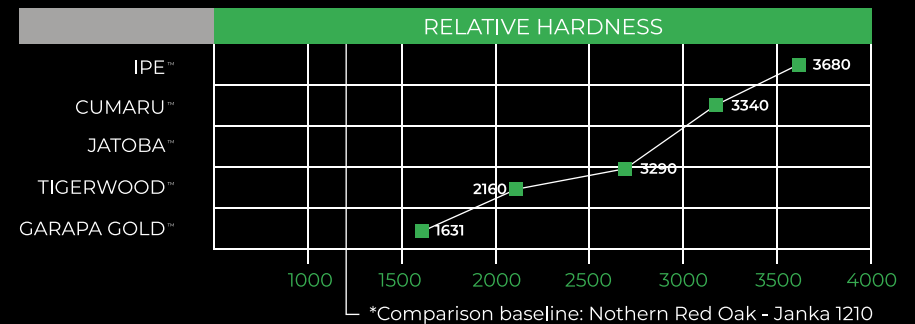

# PLATINUM WOODS

## A Superior Quality of Hardwoods has arrived

After years of perfecting the art of hardwood manufacturing, we have developed our own platinum hardwood collection, incorporating an extra level in the grading process. **We offer only the highest quality tropical hardwoods**, preferred by architects and designers for luxury homes and exquisite exteriors.

We are proud to present our  
**Fine finished woods**

**Ipe Platinum:** One of the best woods in the world

**Cumaru Platinum:** A luxurious and durable wood

**Garapa Platinum:** A perfect choice for exterior projects

# IPE PLATINUM®

Extremely warm and elegant, also known as Brazilian Walnut. It has an appealing color that ranges from olive-brown to reddish. Its beauty and durability are the most important reasons why it is rapidly becoming the ultimate luxury wood.