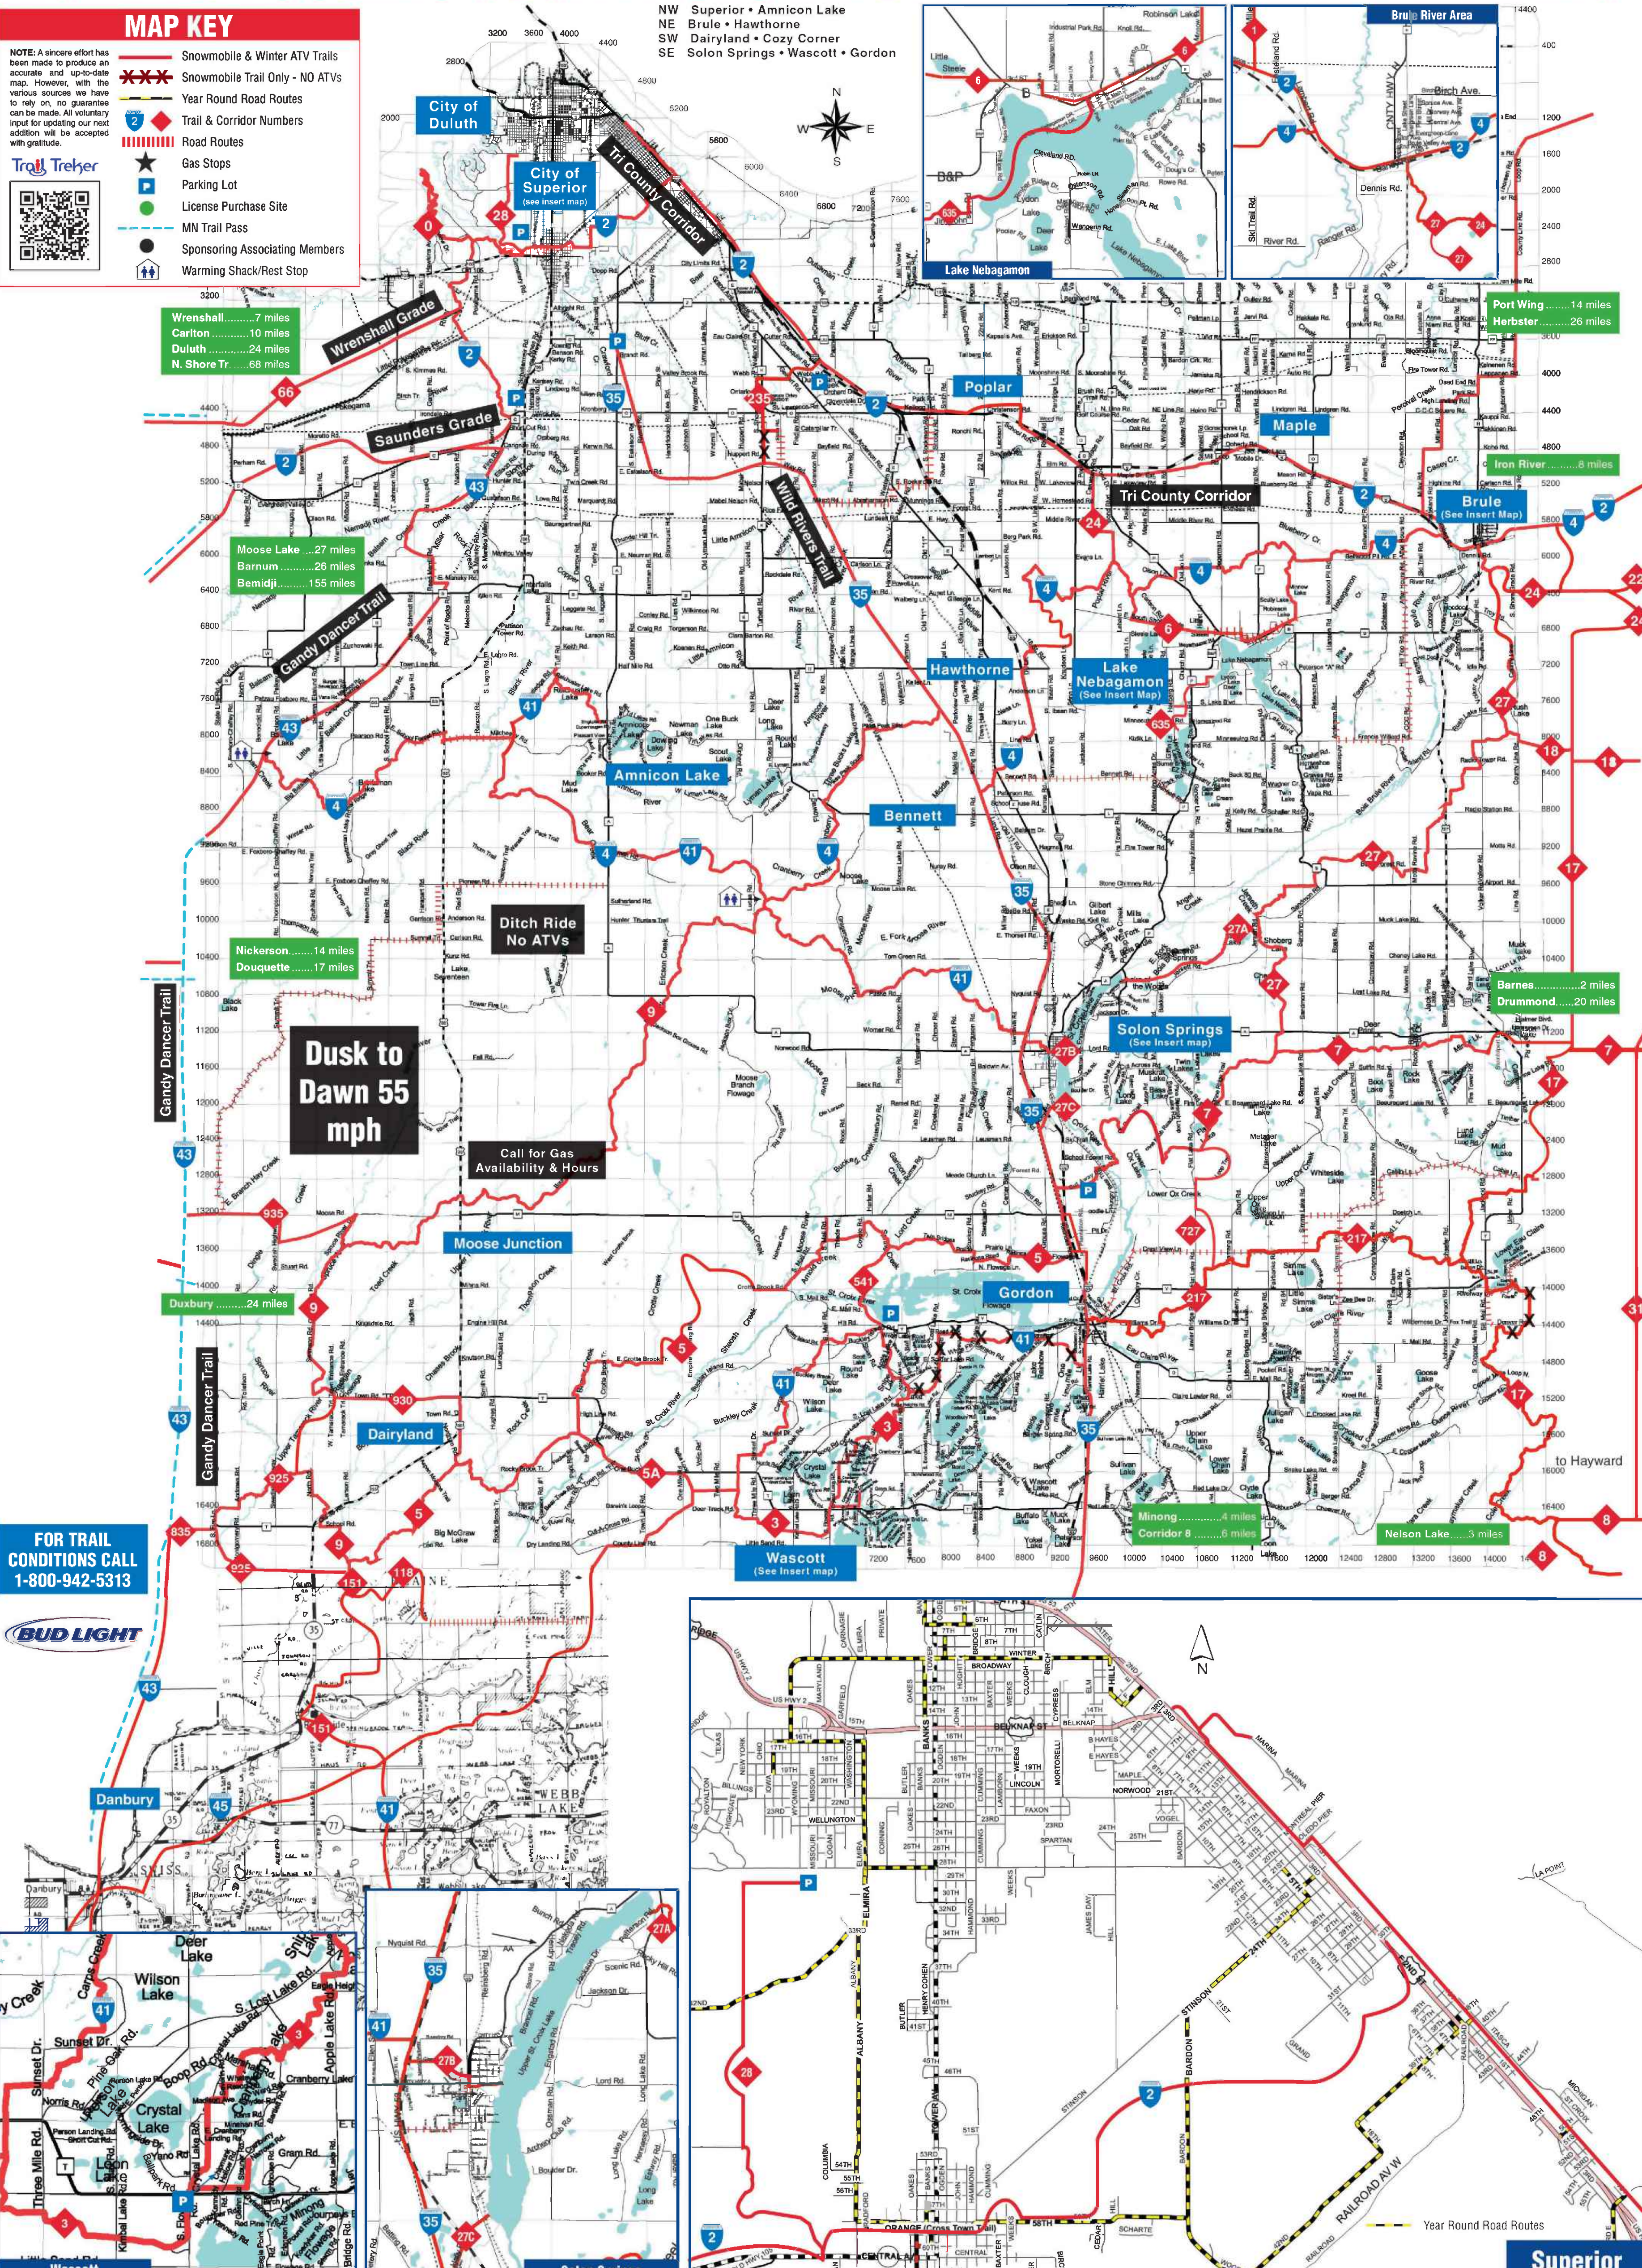

2022-23 DOUGLAS COUNTY SNOWMOBILE AND WINTER ATV TRAILS

MAP KEY

- NOTE: A sincere effort has been made to produce an accurate and up-to-date map. However, with the various sources we have to rely on, no guarantee can be made. All voluntary input for updating our next edition will be accepted with gratitude.
- Snowmobile & Winter ATV Trails
 - Snowmobile Trail Only - NO ATVs
 - Year Round Road Routes
 - Trail & Corridor Numbers
 - Road Routes
 - Gas Stops
 - Parking Lot
 - License Purchase Site
 - MN Trail Pass
 - Sponsoring Associating Members
 - Warming Shack/Rest Stop

Trail Teher

- NW Superior • Amnicon Lake
- NE Brule • Hawthorne
- SW Dairyland • Cozy Corner
- SE Solon Springs • Wascott • Gordon

Wrenshall 7 miles
 Carlton 10 miles
 Duluth 24 miles
 N. Shore Tr. 68 miles

Moose Lake 27 miles
 Barnum 26 miles
 Bemidji 155 miles

Nickerson 14 miles
 Douquette 17 miles

Dusk to Dawn 55 mph

Call for Gas Availability & Hours

FOR TRAIL CONDITIONS CALL 1-800-942-5313

Port Wing 14 miles
 Herberster 26 miles

Iron River 8 miles

Barnes 2 miles
 Drummond 20 miles

Minong 4 miles
 Corridor 8 6 miles
 Nelson Lake 3 miles

Superior