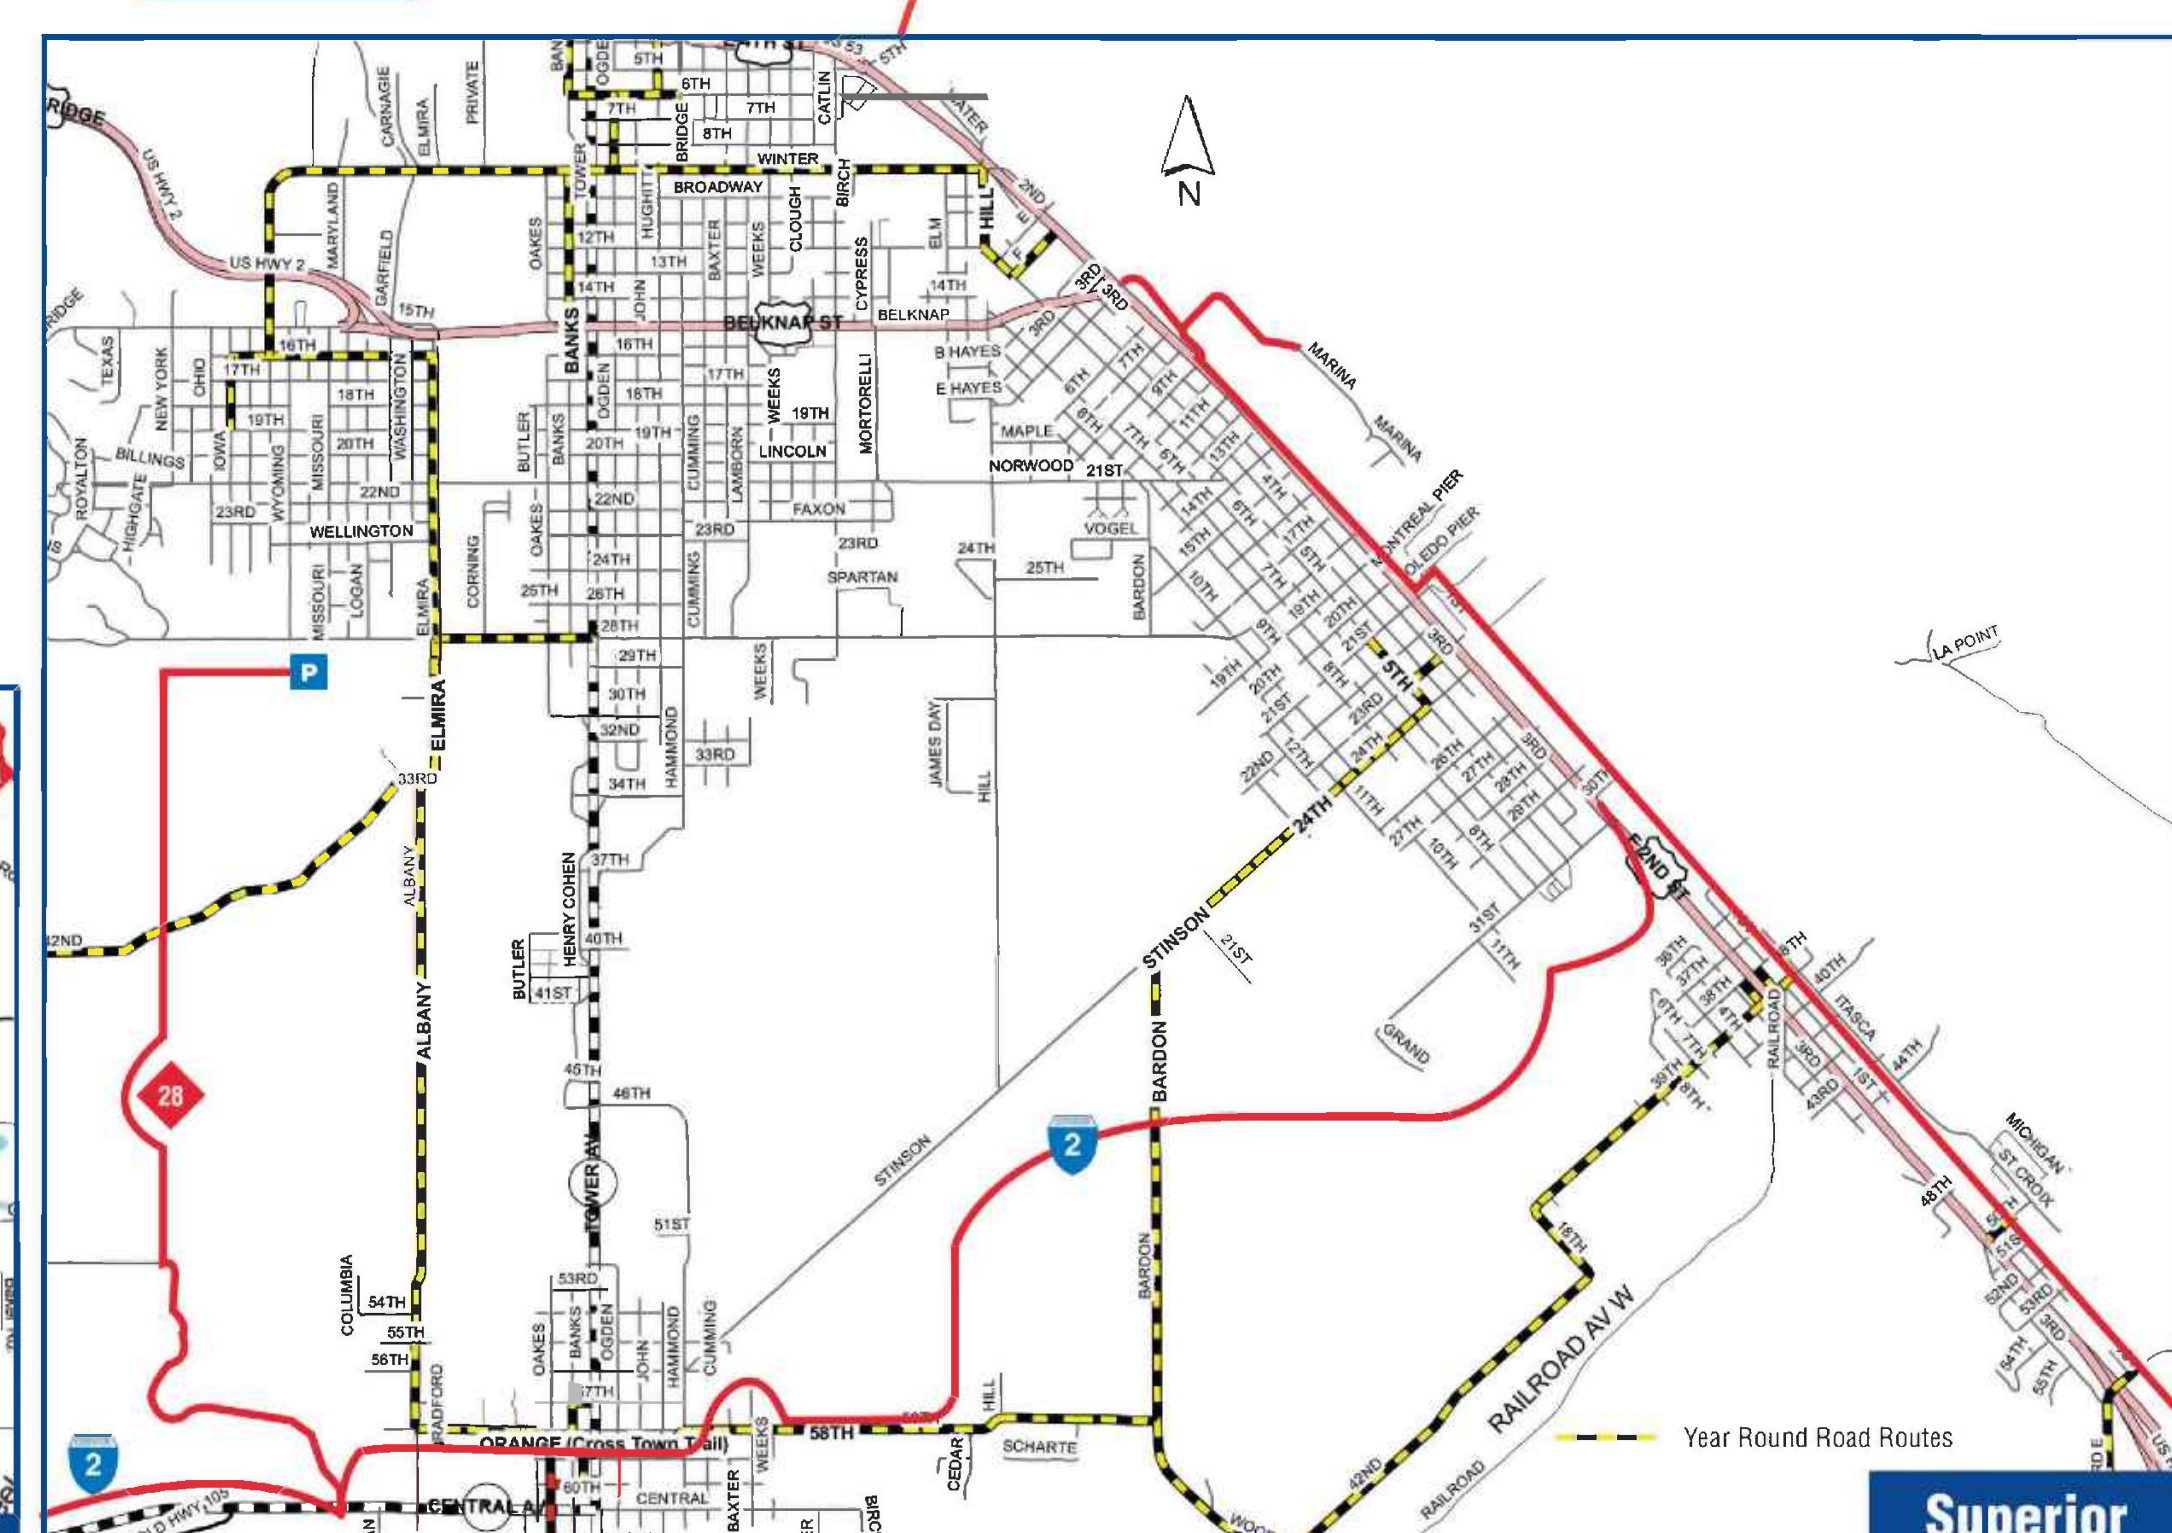

2022-23 DOUGLAS COUNTY SNOWMOBILE AND WINTER ATV TRAILS

MAP KEY

- NOTE: A sincere effort has been made to produce an accurate and up-to-date map. However, with the various sources we have to rely on, no guarantee can be made. All voluntary input for updating our next edition will be accepted with gratitude.
- Snowmobile & Winter ATV Trails
 - Snowmobile Trail Only - NO ATVs
 - Year Round Road Routes
 - Trail & Corridor Numbers
 - Road Routes
 - Gas Stops
 - Parking Lot
 - License Purchase Site
 - MN Trail Pass
 - Sponsoring Associating Members
 - Warming Shack/Rest Stop

Trail Teher

- NW Superior • Amnicon Lake
- NE Brule • Hawthorne
- SW Dairyland • Cozy Corner
- SE Solon Springs • Wascott • Gordon

Wrenshall 7 miles
 Carlton 10 miles
 Duluth 24 miles
 N. Shore Tr. 68 miles

Moose Lake 27 miles
 Barnum 26 miles
 Bemidji 155 miles

Nickerson 14 miles
 Douquette 17 miles

Dusk to Dawn 55 mph

Call for Gas Availability & Hours

FOR TRAIL CONDITIONS CALL 1-800-942-5313

Port Wing 14 miles
 Herberster 26 miles

Iron River 8 miles

Barnes 2 miles
 Drummond 20 miles

Minong 4 miles
 Corridor 8 6 miles
 Nelson Lake 3 miles

Superior