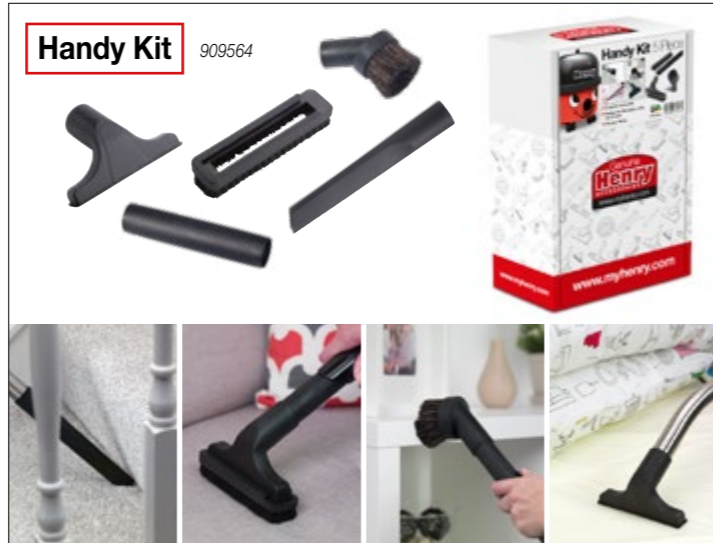

Handy Kit 909564