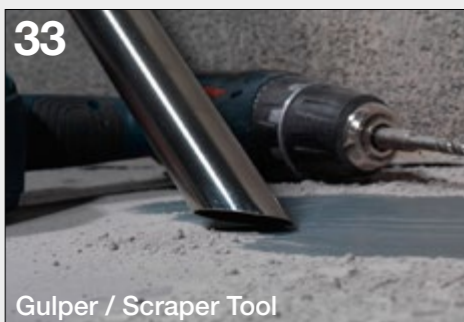

ProCare

Rigorous manufacturing quality assurance, ensuring only the best in filtration standards.