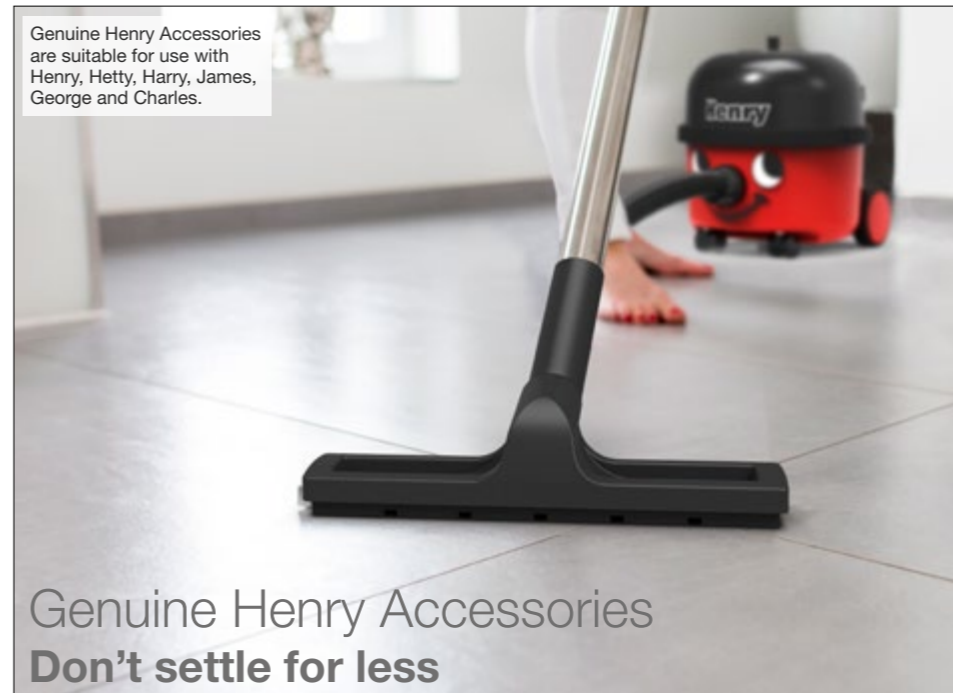

Genuine Henry Accessories are suitable for use with Henry, Hetty, Harry, James, George and Charles.