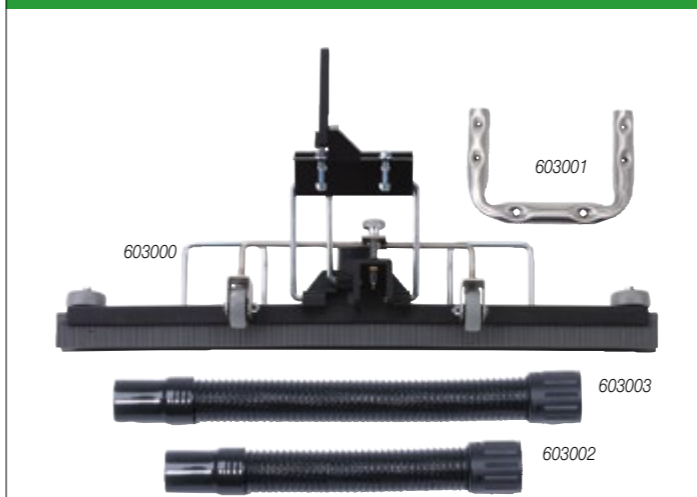

CC2 / CC3 / CC3A 610mm Wet Pick-up Fixed Floor Kit

607476 Kit CC2 - Wet Pick-up Fixed Floor Kit For Use With WV 750-2 / 900-2 / 1500-2 Series 603000 Fixed Floor Tool (Wet), 603002 Hose (590mm)
607576 Kit CC3 - Wet Pick-up Fixed Floor Kit For Use With WVD 2000-2 Series 603000 Fixed Floor Tool (Wet), 603003 Hose (730mm)
607676 Kit CC3A - Wet Pick-up Fixed Floor Kit For Use With WV 1800-2 Series 603000 Fixed Floor Tool (Wet), 603003 Hose (730mm), 603001 Tool Mounting Bar