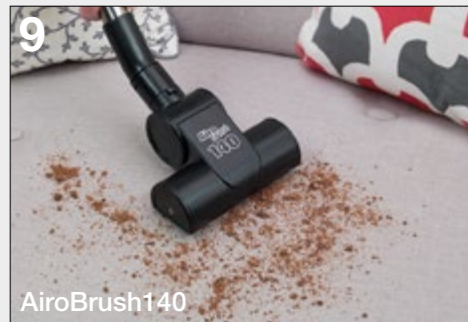

Numatic

Vacuum Accessory Range 2022

HomeCare & Hi-Line

Clean up crumbs, remove stubborn pet hairs or deep clean the carpets, there's a Genuine Henry Accessory for every job.

Contents

Genuine Henry Accessories	4-5
HomeCare Kits	6-8
Hi-Line Accessory Kits	8-9
32mm Accessories	9-10
General Accessories	11
Henry & Hetty SprayMop	11