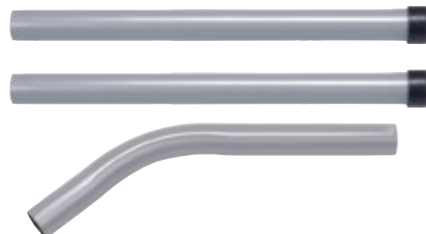

602164 Combination Dusting Brush & Upholstery Tool

602160 305mm ABS Crevice Tool

602163 130mm Rubber Gulper Tool

602168 100mm Banana Pipe Cleaning Tool
602169 200mm Banana Pipe Cleaning Tool

38mm Tubes

602920 Stainless Steel Extension Tube
602919 Stainless Steel Tube Bend
602917 3-Piece Stainless Steel Tube Set