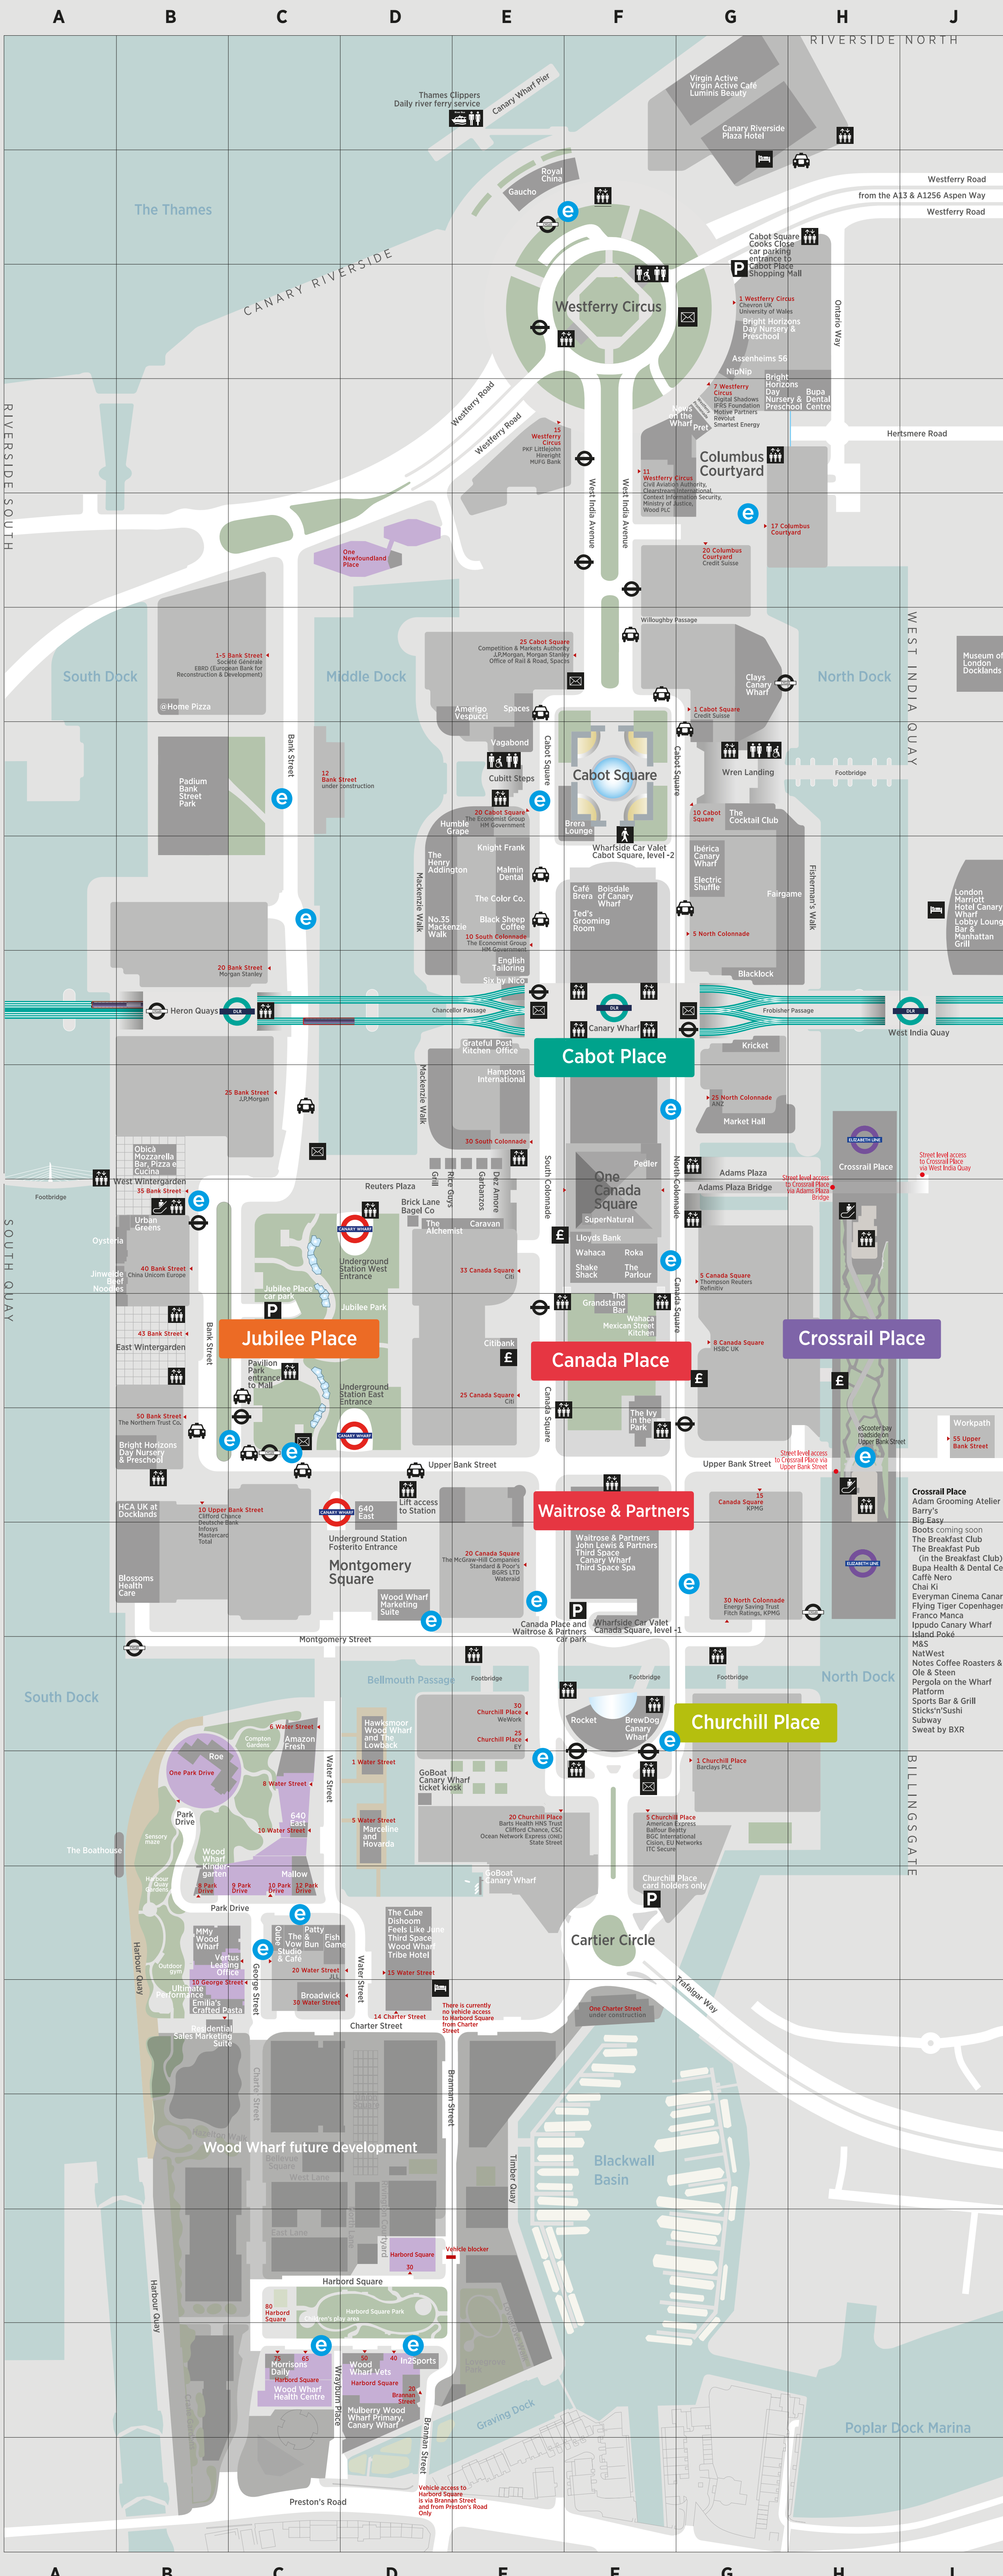

Canary Wharf Estate

Street Retail and Office Tenants. See Shopping Mall map page 1 for Shops, Restaurants, Cafés, Bars and Services.
The Estate is fully accessible to wheelchair users.

Street Retail

Shops

Restaurants

- The Alchemist 11D
- Amperio Vespucci 6E
- Assenheims 5G
- Big Easy 12H
- Blacklock 9G
- Bocalside of Canary Wharf 8F
- The Breakfast Club 12H
- Caravan 11E
- Cha Ki 12H
- Disroom 18D
- Electric Shuffle 8G
- Emilia's Crafted Pasta 19B
- Fish Like June 10D
- Fish Game 18C
- Francisco 12H
- Gaucha 2E
- Hawthorn Wood Wharf 16D
- Howard 17D
- Humble Grape 7E
- Iberica Canary Wharf 8G
- Ippudo Canary Wharf 12H
- Island Poké 12H
- The Ivy in the Park 14F
- Jinweide Beef Noodles 11B
- Kricket 9G
- Manhattan Grill, London Marriott Hotel Canary Wharf 8J
- Marceline 17D
- No.35 Mackenzie Walk 8D
- Obica Mozzarella Bar, Pizza e Cucina 10B
- Ole & Steen 12H
- Oysteria 11B
- The Parlour 11F
- Patty & Bun 18C
- Pedler 10F
- Rocket 16F
- Roe 17B
- Roka 11F
- Royal China 2E
- Shake Shack 11F
- Six by Nine 9E
- Sports Bar & Grill 12H
- Sticks'n'Sushi 12H
- Urban Greens 11B
- Vagabond 7E
- Wahaca 11F
- Wahaca Mexican Street Kitchen 12F

Cafés & Bars

- 640 East 14D, 17C
- The Alchemist 11D
- Black Sheep Coffee 8E
- The Boathouse 17B
- The Breakfast Pub (in The Breakfast Club) 12H
- Brera Lounge 7F
- BreadDog Canary Wharf 16F
- Brick Lane Bagel Co, kiosk 11D
- Café Brera 8F
- Café Nero 12H
- Caravan 11E
- The Cocktail Club 7G
- Dez Amore, kiosk 10E
- Disroom 18D
- Fresh Like June 18D
- Garbanzos, kiosk 10E
- The Grandstand Bar 12E
- Grateful Kitchen (within Post Office) 9E
- Grill, kiosk 10D
- The Henry Addington 8D
- Howard 17D
- Humble Grape 7E
- Lobby Lounge Bar & Manhattan Grill 8J
- The Lowback (Hawthorn Wood Wharf) 16D
- No.35 Mackenzie Walk 8D
- Marceline 17D
- Notes Coffee Roasters & Bar 12H
- Ole & Steen 12H
- Oysteria 11B
- Pedler 10F
- Pergola on the Wharf 12H
- Pret 4G
- Rice Guy's, kiosk 10D
- Sports Bar & Grill 12H
- SuperNatural 11F
- Urban Greens 11B
- Vagabond 7E
- Virgin Active, Virgin Active, Canary Riverside 1G
- The Vow Studio & Café 18C
- Waitrose & Partners 15F

Services

Entertainment & Activities

Estate Residential

- Residential Sales Marketing Suite 19B
- Vertus Leasing Office 18C

1. **Residential**
2. One Newfoundland Place 5D
   - One Park Drive 17B
   - 8 Park Drive 18B
   - 8 Water Street 17C
   - 9 Park Drive 18C
   - 10 George Street 19C
   - 10 Park Drive 18C
   - 12 Park Drive 18C
   - 30 Harbord Square 21D
   - 40 Harbord Square 22D
   - 50 Harbord Square 22D
   - 60 Harbord Square 22C
   - 75 Harbord Square 22C
   - 80 Harbord Square 21C

Offices Tenants

1. **One Canada Square 11F**
2. Adamson Associates (International) Ltd
   - Allianz Trade
   - Article 25
   - BBVA (Banco Bilbao Vizcaya Argentaria) S.A.
   - Bellway Homes Ltd
   - BNY Mellon
   - Brookfield
   - Canary Wharf Group plc
   - Currencies Direct
   - Dalhousie Diesel (Europe) Ltd
   - Datonic
   - Doctors of the World
   - Equilend Europe Limited
   - The Felix Project
   - FIA
   - Fisher Investments
   - Genomics England
   - Hypervolt
   - International Grains Council
   - International Hydropower Association
   - International Sugar Organization
   - Level 19
   - Medical Defence Union
   - Moody's Investors Service Ltd
   - The Office Group (TOG)
   - Objectway
   - Pinnacle Wealth Management

Offices Tenants, One Canada Square continued