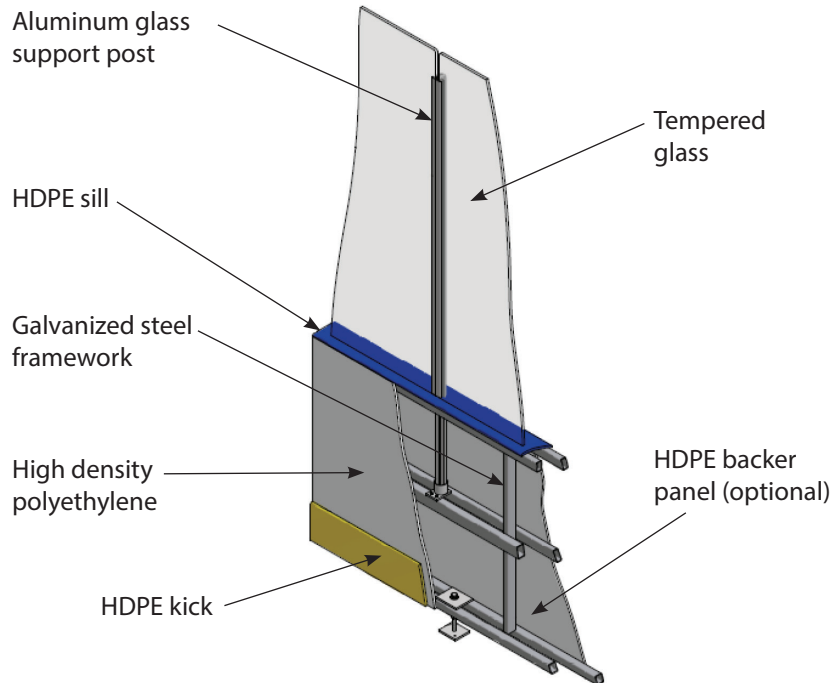

CAS4500 POSTED STEEL DASHER BOARD SYSTEM

Specifications

Standard Sill Colors

RED

YELLOW

BLUE

BLACK