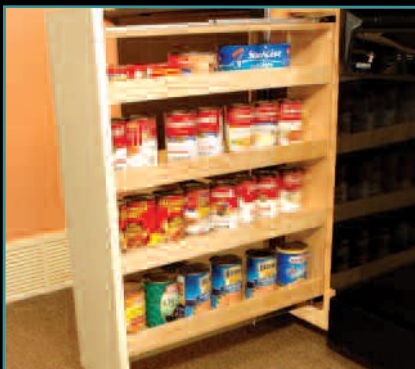

spice and knife

Store your finest cutlery while spicing things up in the kitchen with the dovetail spice and knife drawer.

corner

The corner drawer will amaze. It's uniquely designed to maximize storage space and increase usability.

wine

A fine vintage wine, deserves a vintage drawer. The dovetail wine drawer is the classic choice.

can goods & spice rack

Small, short or tall...the dovetailed adjustable can goods or spice rack can accommodate all your storage needs.