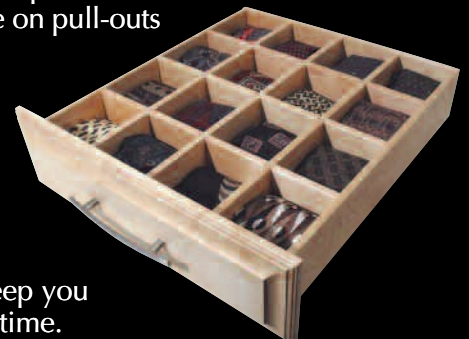

sock and tie

The sock and tie drawer will keep you organized and out the door on time.