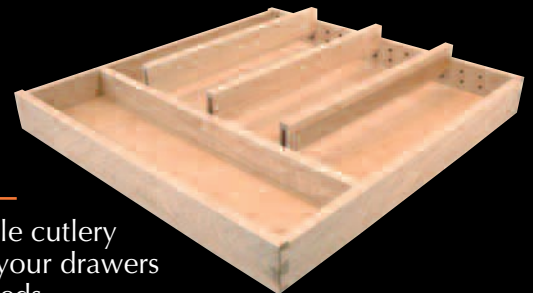

Top Selling
Ultrafoil
MDF Core

melamine

New
Product

dowel & bore

Top Selling
Plywood

baltic birch

Laser engraving not only personalizes your drawers but it also enhances the natural beauty of the wood. Our hands-on craftsmen give each drawer the finish you expect and the quality you demand.

solid woods

plywoods

melamines

KNAPE & VOGT.

STERLING
BALL BEARING SLIDES

kitchen solutions

The kitchen is the hub of every home, your cabinets are built with that in mind, so that your dream kitchen is not only aesthetically pleasing to you, but also functions to fit every individual's needs. Dovetail drawers are a big part of keeping the kitchen space organized and running smooth with an array of custom drawers that combine great looks with great design.

pegboard drawer

The adjustable pegboard drawer is perfect for storing all your hard-to-place accessories, turning your ordinary drawer into the ultimate storage solution.

adjustable drawer

The dovetailed adjustable cutlery drawer lets you divide your drawers for all your changing needs.