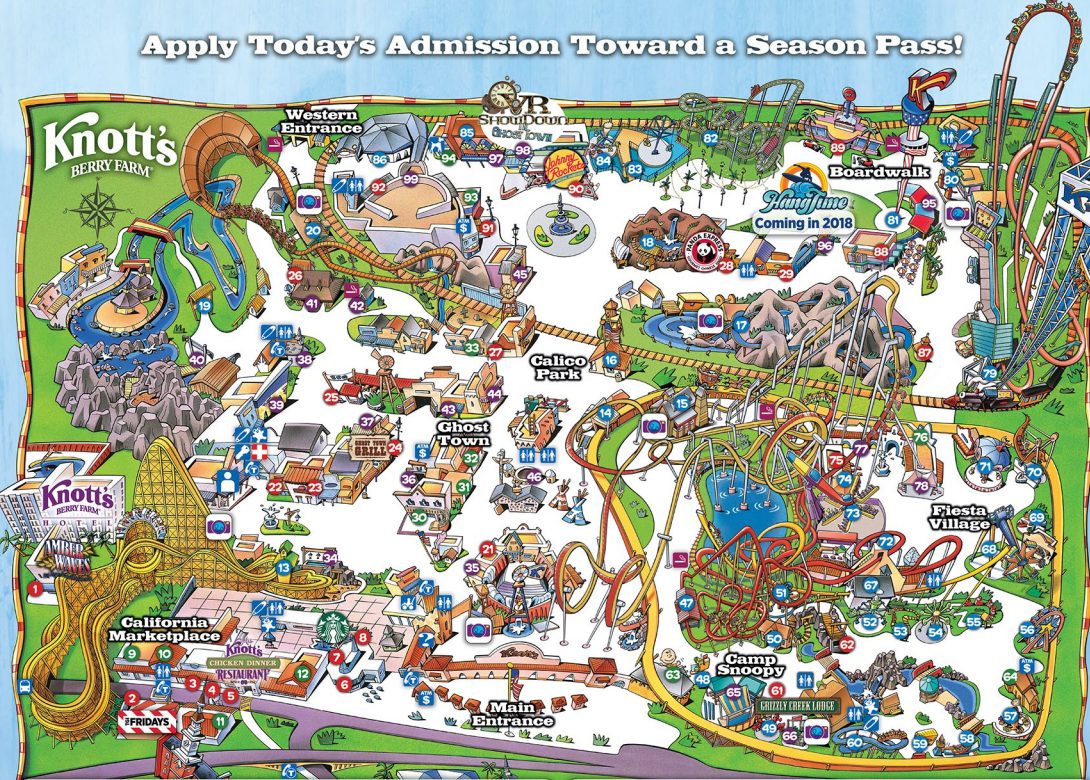

Apply Today's Admission Toward a Season Pass!

Knott's Hotel & California Marketplace

- 1 Amber Waves
- 2 TGI Friday's
- 3 Farm Bakery
- 4 Chicken-To-Go
- 5 Mrs. Knott's Chicken Dinner Restaurant
- 6 Cinnabon
- 7 Cable Car Kitchen / Dreyer's Ice Cream
- 8 Starbucks
- 9 Marketplace Emporium
- 10 Berry Market
- 11 Snoopy Headquarters
- 12 Virginia's Gift Shop

- 36 Blacksmith
- 37 Ghost Town Jail & Sad Eye Joe
- 38 The Old School House
- 39 Bird Cage Theatre
- 40 Mystery Lodge
- 41 Wilderness Dance Hall
- 42 Pony Express Outpost
- 43 Western Trails Museum
- 44 Calico Saloon
- 45 Calico Mine Stage
- 46 Indian Trails Stage

Ghost Town

- 13 GhostRider (min. height 48")
- 14 Butterfield Stagecoach (min. height 46" or accompanied by a supervising companion)
- 15 Silver Bullet (min. height 54")
- 16 Calico Railroad (min. height 46" or accompanied by a supervising companion)
- 17 Timber Mountain Log Ride (min. height 46" or 36" if accompanied by a supervising companion)
- 18 Calico Mine Ride (min. height 46" or accompanied by a supervising companion)
- 19 Bigfoot Rapids (min. height 46")
- 20 Pony Express (min. height 48")
- 21 Sutter's Grill/Funnel Cake
- 22 Ghost Town Bakery
- 23 Spur's Chophouse
- 24 Ghost Town Grill
- 25 Fireman's BBQ
- 26 Wilderness Truster
- 27 Gourmet Churro Factory
- 28 Panda Express
- 29 Log Ride Funnel Cake
- 30 Gold Trails Hotel
- 31 Pitchur Gallery
- 32 General Store
- 33 Ghost Town Candy
- 34 Pan for Gold
- 35 Wagon Camp

Fiesta Village

- 70 Dragon Swing (min. height 48" or 42" if accompanied by a supervising companion)
- 71 Wavewinger (min. height 49" and at least 6 years old)
- 72 Jaguar! (min. height 48")
- 73 Sol Spin (min. height 54")
- 74 Merry Go Round (min. height 46" or accompanied by a supervising companion)
- 75 Cantina
- 76 Casa California
- 77 Casa Arcaza
- 78 Fiesta Plaza

Boardwalk

- 79 Supreme Scream (min. height 52")
- 80 Xcelerator (min. height 52")
- 81 Sky Cabin (min. height 48" or accompanied by a supervising companion)
- 82 Coast Rider (min. height 54" or 44" if accompanied by a supervising companion)
- 83 Surfside Gliders (min. height 44" or 36" if accompanied by a supervising companion)
- 84 Pacific Scrambler (min. height 48" or 36" if accompanied by a supervising companion)
- 85 Voyager to the Iron Reef (min. height 46" or accompanied by a supervising companion)
- 86 Wheelie Dealer Bumper Cars (min. height 48" or 42" if accompanied by a supervising companion)
- 87 Dippin' Dots
- 88 Boardwalk BBQ
- 89 Coasters Diner
- 90 Johnny Rockets
- 91 Gourmet Coffee Hut
- 92 Hollywood Hits Pizza
- 93 Cordy's Corner
- 94 Nautilus
- 95 Boardwalk Games
- 96 Boardwalk Ballroom
- 97 Boardwalk Arcade
- 98 VR Showdown in Ghost Town
- 99 Charles M. Schulz Theatre

MAP LEGEND

- Rides
- Food Locations
- Merchandise
- Theatres & Attractions
- FunPix
- First Aid/Security
- Stroller Shop
- Guest Services/Lost Children Information
- Nursing Stations
- Lockers
- Telephone
- ATM
- Animal Relief Station
- Baby Changing Station
- Public Transportation
- Restrooms
- Designated Smoking Locations
- Low Thrill
- Moderate Thrill
- High Thrill
- Aggressive Thrill

WARNING: