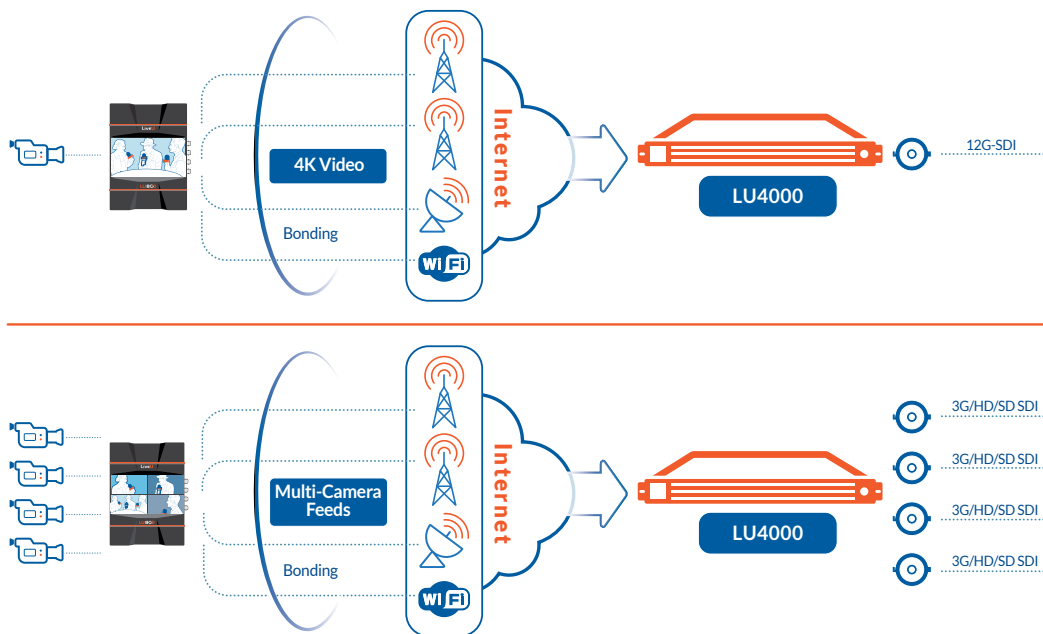

SINGLE 4K/QUAD HD DECODER, FOR THE HIGHEST VIDEO QUALITY

The LU4000 bonded video decoder is used to receive, decode and playout any HEVC/H.264 4K or multi-camera video streams

Let the LU4000 become an integral part of your live video workflow, acting as your in-studio source for remote live feeds coming from any LiveU field unit or the Matrix cloud video management and distribution platform. The LU4000 uses LiveU's Reliable Transport (LRT™), enabling it to optimize live video delivery to different SDI and/or IP destinations, dynamically adjusting bitrate and quality for the best viewing experience.

The LU4000 supports a single high bitrate 4K transmission (over 12G-SDI) as well as up to four full HD independent transmissions from different units (over 4 x 3G/HD/SD SDI). It also supports Multi-Camera production and can receive up to four fully synchronized video feeds from a single LU800 unit.

The LU4000 can also receive multiple preview feeds, allowing the remote operator to select the feed/s sent for local consumption.

Integrating seamlessly with LiveU's multi-layered live video ecosystem, the LU4000 allows operators to monitor and control live streams via LiveU Central, the unified management platform for LiveU's field and studio units.

LU4000 DECODER

Technical Specifications

FORM FACTOR	1U RACK-MOUNTABLE SERVER
SOFTWARE	PRE-INSTALLED WITH LIVEU LRT™ DECODER SOFTWARE
VIDEO DECODER	H.264/HEVC
VIDEO INTERFACES	1 X 12G-SDI OUTPUT OR 4 X 3G/HD/SD SDI
IP OUTPUTS	RTMP FOR STREAMING TO CDNs OR SOCIAL MEDIA, MPEG-TS, LIVEU MATRIX AND NDI
SUPPORTED RESOLUTIONS	2160P60/50/30/25/24, 1080P60/50/30/25/24, 1080I60/50, 720P60/50/30/25/24, PAL, NTSC
NETWORK INTERFACES	2 X GIGABIT ETHERNET
POWER SOURCES	110-240V 50/60HZ
CONTROL	FULL CONTROL USING CLOUD MANAGEMENT VIA LIVEU CENTRAL
PREVIEW	TRANSCODES AND OUTPUTS PREVIEW VIA LIVEU CENTRAL
DIMENSIONS & WEIGHT	VARIES BY REGION. FOR MORE DETAILS PLEASE CONTACT YOUR LOCAL SALES REP.