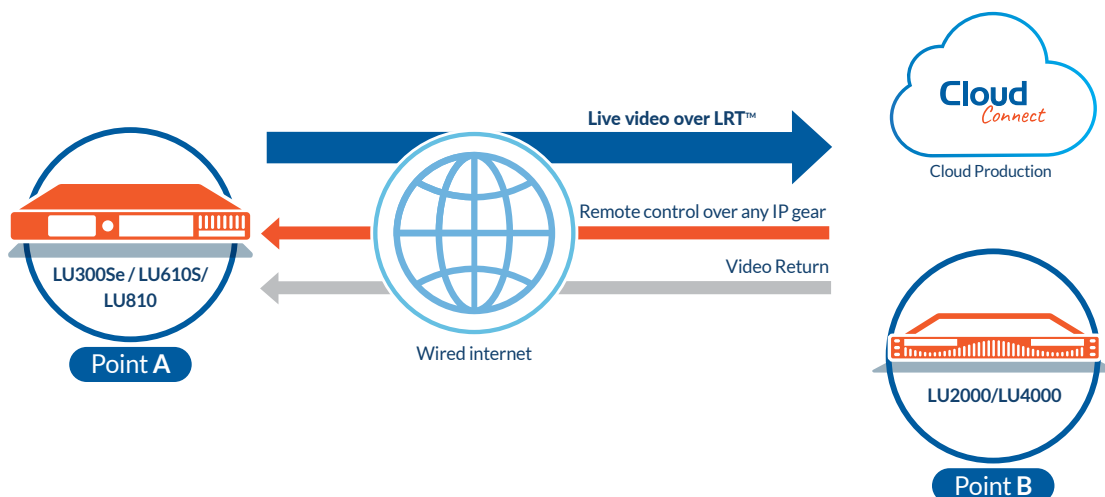

LU300Se, LU610S and LU810 encoders for point-to-point transmission

LiveU's family of fixed location encoders enables resilient broadcast-grade live video transmission point-to-point and point-to-multipoint. Choose between a single-camera (LU610S, LU300Se) or synchronized multi-camera (LU810) configuration, as required.

Leveraging LiveU's Reliable Transport protocol (LRT™), the encoders provide the latest bonding technology **over wired internet**. LiveU encoders offer a highly cost-effective alternative for fiber and satellite-based productions, transmitting broadcast grade, low delay live video transmission between stations and from venues/stadiums to the remote production center.

Remotely control all your LiveU units and workflows from anywhere via the **LiveU Central** cloud management platform. Using its intuitive interface, you can easily monitor, view and manage all your video transmissions.

LiveU's contribution encoders can also serve as a content source for the LiveU Matrix cloud IP video distribution solution, allowing you to share your live feeds easily to a wider audience.