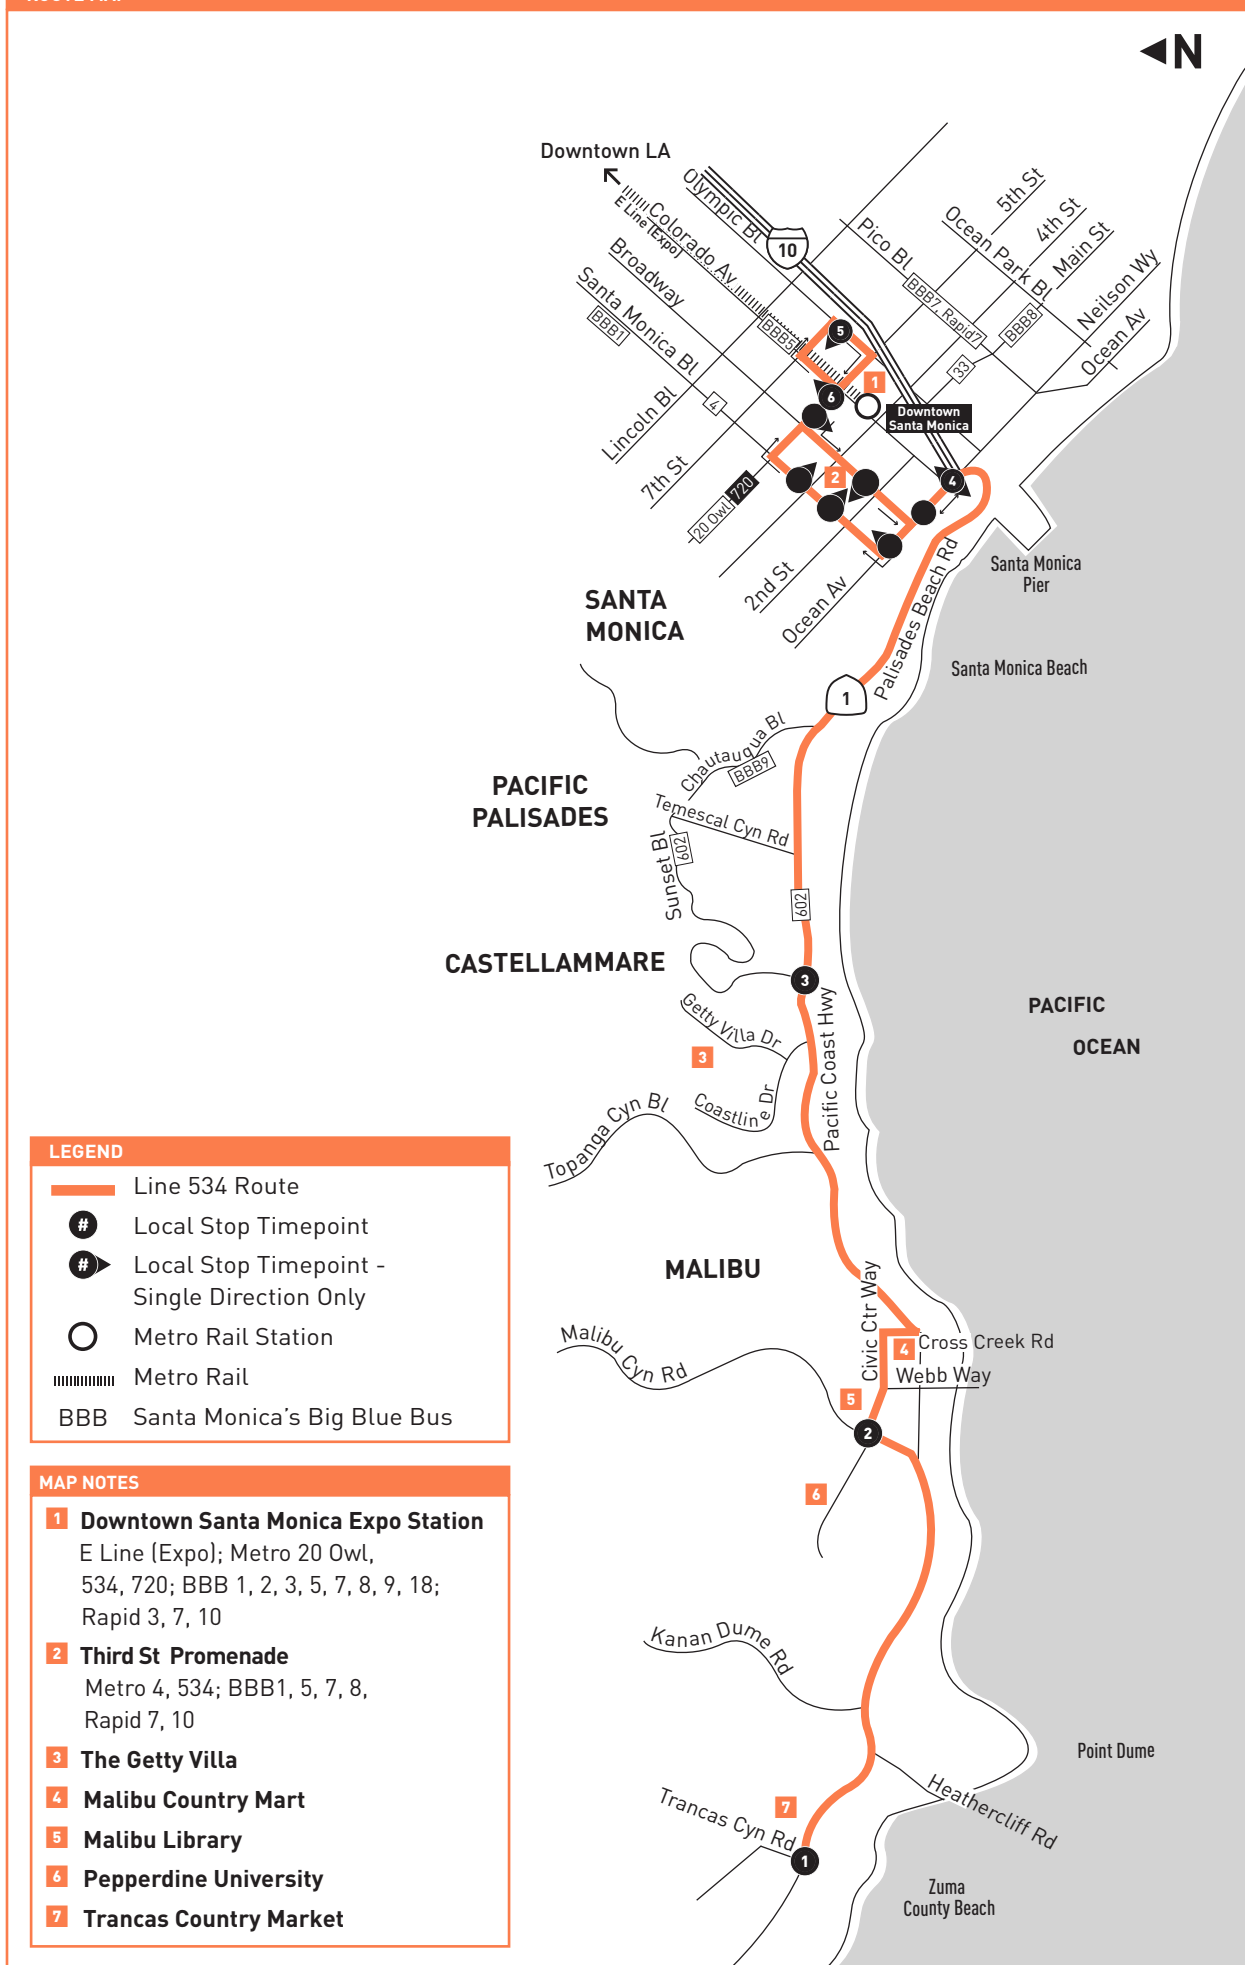

Effective Feb 20 2022

534

Eastbound *Al Este* (Approximate Times/Tiempos Aproximados)

MALIBU		CASTELLAMMARE	SANTA MONICA	
1	2	3	4	5
Trancas Canyon & Pacific Coast Hwy	Malibu Canyon & Civic Center	Pacific Coast Hwy & Sunset	Ocean & Colorado	Olympic & 7th St
7:15A	7:33A	7:52A	8:01A	8:09A
8:11	8:29	8:48	8:58	9:06
9:05	9:23	9:44	9:54	10:02
9:59	10:18	10:40	10:51	10:59
10:53	11:13	11:36	11:47	11:55
11:49	12:09P	12:32P	12:43P	12:51P
12:44P	1:04	1:28	1:41	1:49
1:38	1:58	2:24	2:37	2:45
2:27	2:47	3:14	3:27	3:36
3:07	3:27	3:59	4:11	4:20
3:58	4:18	4:50	5:02	5:11
4:54	5:14	5:46	5:58	6:07
5:56	6:16	6:42	6:53	7:01
7:03	7:21	7:42	7:52	7:59
8:03	8:21	8:42	8:52	8:59
9:03	9:21	9:42	9:52	9:59

Saturday, Sunday and Holiday Schedule

534

Westbound *Al Oeste* (Approximate Times/Tiempos Aproximados)

SANTA MONICA		CASTELLAMMARE	MALIBU	
6	4	3	2	1
5th St & Colorado	Ocean & Colorado	Pacific Coast Hwy & Sunset	Malibu Canyon & Civic Center	Trancas Canyon & Pacific Coast Hwy
5:55A	6:00A	6:09A	6:28A	6:45A
6:46	6:51	7:00	7:19	7:36
7:39	7:45	7:54	8:13	8:30
8:33	8:39	8:48	9:08	9:26
9:26	9:32	9:42	10:04	10:22
10:21	10:27	10:40	11:02	11:20
11:16	11:22	11:35	11:59	12:18P
12:11P	12:17P	12:30P	12:55P	1:13
1:05	1:11	1:25	1:50	2:08
1:49	1:55	2:09	2:34	2:52
2:38	2:44	2:58	3:23	3:41
3:35	3:41	3:55	4:20	4:38
4:37	4:44	4:55	5:16	5:34
5:38	5:44	5:55	6:15	6:33
6:39	6:45	6:55	7:14	7:31
7:39	7:45	7:55	8:14	8:31

ROUTE MAP

Lose something?

Learn more about Metro's Lost & Found service. Visit metro.net/lostandfound or call 323.937.8920.