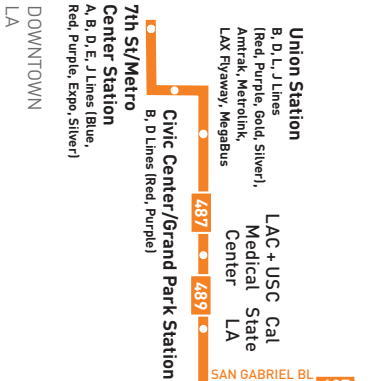

Subject to change without notice
Sujeto a cambios sin previo aviso