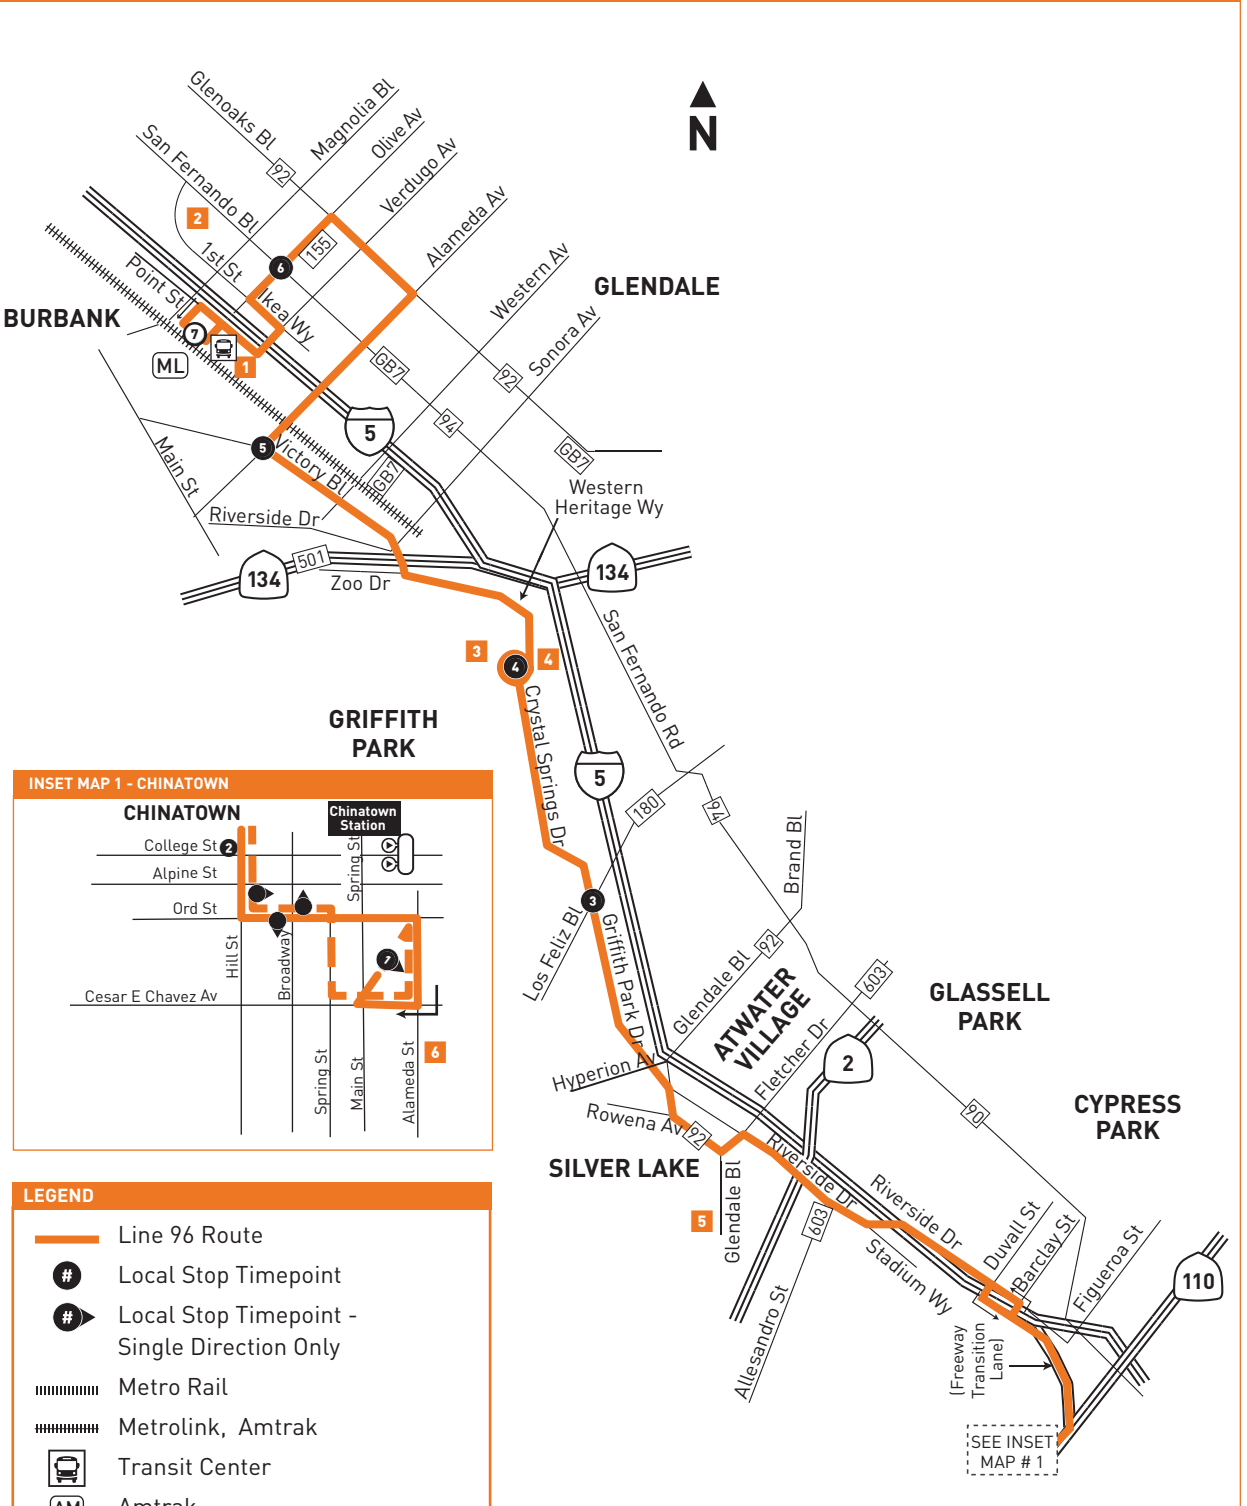

96

Northbound to Burbank Station
Southbound to Chinatown
Via Riverside Dr & LA Zoo

Saturday, Sunday and Holiday Schedule

Effective Jun 27 2021

Northbound Al Norte (Approximate Times/Tiempos Aproximados)

Southbound Al Sur (Approximate Times/Tiempos Aproximados)

ROUTE MAP

- ### LEGEND
- Line 96 Route
 - Local Stop Timepoint
 - Local Stop Timepoint - Single Direction Only
 - Metro Rail
 - MetroLink, Amtrak
 - Transit Center
 - Amtrak
 - MetroLink
 - BurbankBus
 - Glendale Beeline
 - Santa Clarita Transit

- ### INSET 1 - DOWNTOWN LOS ANGELES
- Line 96 Route
 - Local Stop
 - Local Stop - Single Direction Only
 - Metro Rail Station & Timepoint
 - Metro Rail Station
 - Metro Rail Station Entrance

- ### MAP NOTES
- Burbank Station**
Metro 96, 154, 155, 164, 165, 294; SC794 (weekday peak); BB Media District; MetroLink Antelope Valley Line, Ventura County Line; Megabus; Transfer in Downtown Burbank to Metro 92, 94
 - Burbank Town Center**
 - Los Angeles Zoo**
 - Autry Museum of the American West**
 - Silver Lake Library**
 - LA Union Station**