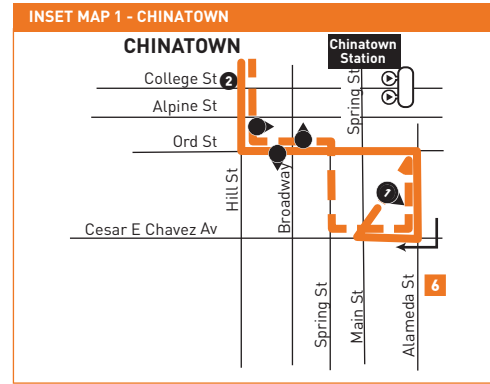

96

Northbound to Burbank Station
Southbound to Chinatown
Via Riverside Dr & LA Zoo

Saturday, Sunday and Holiday Schedule

Effective Jun 27 2021

Northbound Al Norte (Approximate Times/Tiempos Aproximados)

Southbound Al Sur (Approximate Times/Tiempos Aproximados)

ROUTE MAP

- ### LEGEND
- Line 96 Route
 - Local Stop Timepoint
 - Local Stop Timepoint - Single Direction Only
 - Metro Rail
 - MetroLink, Amtrak
 - Transit Center
 - Amtrak
 - MetroLink
 - BurbankBus
 - Glendale Beeline
 - Santa Clarita Transit