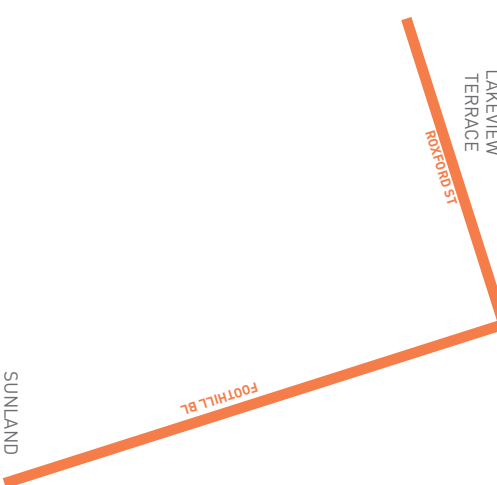

Westbound Al Oeste (Approximate Times / Tiempos Aproximados)

TUJUNGA	PACOIMA	SYLMAR	
4	3	2	1
Summitrose & Tinker	Foothill & Sunland	Foothill & Van Nuys	Olive View Medical Center
5:16A	5:21A	5:32A	5:47A
5:58	6:03	6:14	6:29
6:39	6:44	6:56	7:13
7:18	7:23	7:36	7:53
7:58	8:03	8:16	8:33
8:38	8:43	8:56	9:13
9:18	9:23	9:36	9:53
9:58	10:03	10:16	10:33
10:38	10:43	10:56	11:13
11:18	11:23	11:36	11:53
11:58	12:03P	12:16P	12:33P
12:38P	12:43	12:56	1:13
1:18	1:23	1:36	1:53
1:58	2:03	2:16	2:33
2:38	2:43	2:56	3:14
3:18	3:23	3:36	3:54
3:58	4:03	4:16	4:34
4:38	4:43	4:56	5:14
5:18	5:23	5:36	5:53
5:58	6:03	6:16	6:33
6:38	6:43	6:56	7:13
7:17	7:22	7:35	7:52
7:58	8:03	8:15	8:31
8:38	8:43	8:55	9:10
9:20	9:25	9:36	9:51
10:00	10:05	10:16	10:31
10:40	10:45	10:56	11:11

Saturday, Sunday and Holiday Schedules

Saturday, Sunday and Holiday Schedule in effect on New Year's Day, Memorial Day, Independence Day, Labor Day, Thanksgiving Day and Christmas Day.

Horarios de sábado, domingo y días feriados

Horarios de sábado, domingo, y días feriados en vigor para New Year's Day, Memorial Day, Independence Day, Labor Day, Thanksgiving Day and Christmas Day.

Need to know on the go?

Download *Transit* app for trip plans, service alerts, maps and more.

Metro

metro.net
323.G0.METRO
Wheelchair Hotline
800.621.7828

511
Travel Info
California Relay Service
711

Metro Local
Eastbound to Sunland
Westbound to Sylmar
via Foothill Bl, Roxford St, San Fernando Rd

690

Effective Oct 23 2022