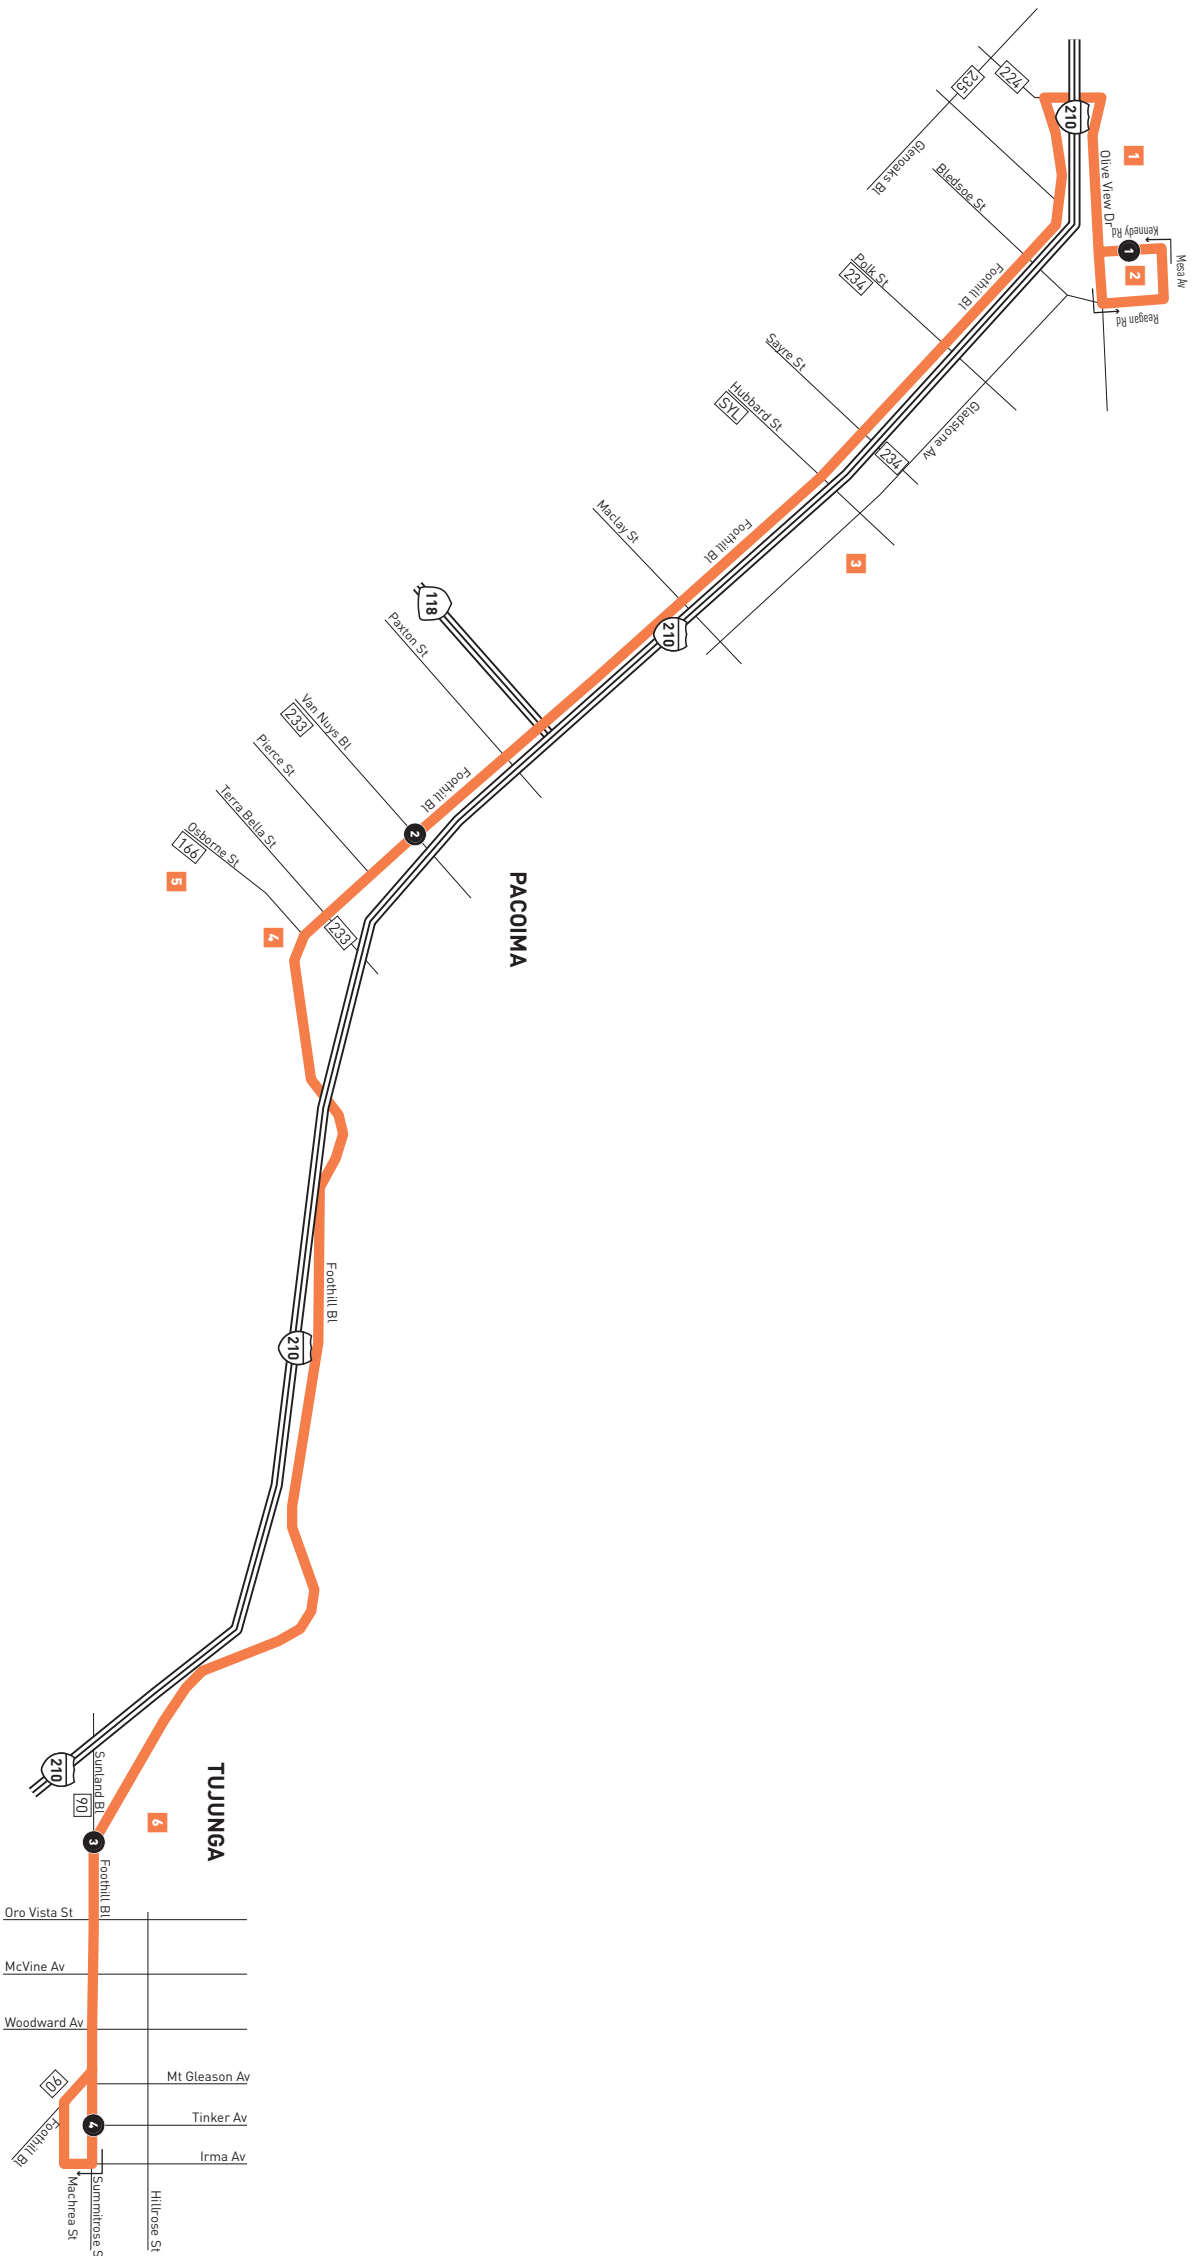

Westbound Al Oeste (Approximate Times / Tiempos Aproximados)

TUJUNGA	PACOIMA	SYLMAR	
4	3	2	1
Summitrose & Tinker	Foothill & Sunland	Foothill & Van Nuys	Olive View Medical Center
5:16A	5:21A	5:32A	5:47A
5:46	5:51	6:02	6:17
6:16	6:21	6:32	6:48
6:45	6:50	7:02	7:19
7:14	7:19	7:32	7:49
7:44	7:49	8:02	8:19
8:14	8:19	8:32	8:49
8:44	8:49	9:02	9:19
9:15	9:20	9:33	9:50
9:45	9:50	10:03	10:20
10:15	10:20	10:33	10:50
10:45	10:50	11:03	11:20
11:15	11:20	11:33	11:50
11:44	11:49	12:02P	12:19P
12:14P	12:19P	12:32	12:49
12:44	12:49	1:02	1:19
1:14	1:19	1:32	1:49
1:44	1:49	2:02	2:19
2:14	2:19	2:32	2:49
2:44	2:49	3:02	3:20
3:14	3:19	3:32	3:50
3:44	3:49	4:02	4:20
4:14	4:19	4:32	4:50
4:44	4:49	5:02	5:20
5:14	5:19	5:32	5:49
5:44	5:49	6:02	6:19
6:14	6:19	6:32	6:49
6:44	6:49	7:02	7:19
7:14	7:19	7:32	7:49
7:44	7:49	8:02	8:18
8:15	8:20	8:32	8:48
8:45	8:50	9:02	9:17
9:20	9:25	9:36	9:51
10:00	10:05	10:16	10:31
10:40	10:45	10:56	11:11

Westbound Al Oeste (Approximate Times / Tiempos Aproximados)

TUJUNGA	PACOIMA	SYLMAR	
4	3	2	1
Summitrose & Tinker	Foothill & Sunland	Foothill & Van Nuys	Olive View Medical Center
5:16A	5:21A	5:32A	5:47A
5:58	6:03	6:14	6:29
6:39	6:44	6:56	7:13
7:18	7:23	7:36	7:53
7:58	8:03	8:16	8:33
8:38	8:43	8:56	9:13
9:18	9:23	9:36	9:53
9:58	10:03	10:16	10:33
10:38	10:43	10:56	11:13
11:18	11:23	11:36	11:53
11:58	12:03P	12:16P	12:33P
12:38P	12:43	12:56	1:13
1:18	1:23	1:36	1:53
1:58	2:03	2:16	2:33
2:38	2:43	2:56	3:14
3:18	3:23	3:36	3:54
3:58	4:03	4:16	4:34
4:38	4:43	4:56	5:14
5:18	5:23	5:36	5:53
5:58	6:03	6:16	6:33
6:38	6:43	6:56	7:13
7:17	7:22	7:35	7:52
7:58	8:03	8:15	8:31
8:38	8:43	8:55	9:10
9:20	9:25	9:36	9:51
10:00	10:05	10:16	10:31
10:40	10:45	10:56	11:11

690

Effective Oct 23 2022

LEGEND

-  Route of Line 690
-  Local Stop Timepoint
-  Metrolink

MAP NOTES

- 1 Olive View Mental Health Center
- 2 Olive View Medical Center
- 3 Los Angeles Mission College
- 4 Discovery Cube
- 5 Hansen Dam Park
- 6 Sunland Park Center