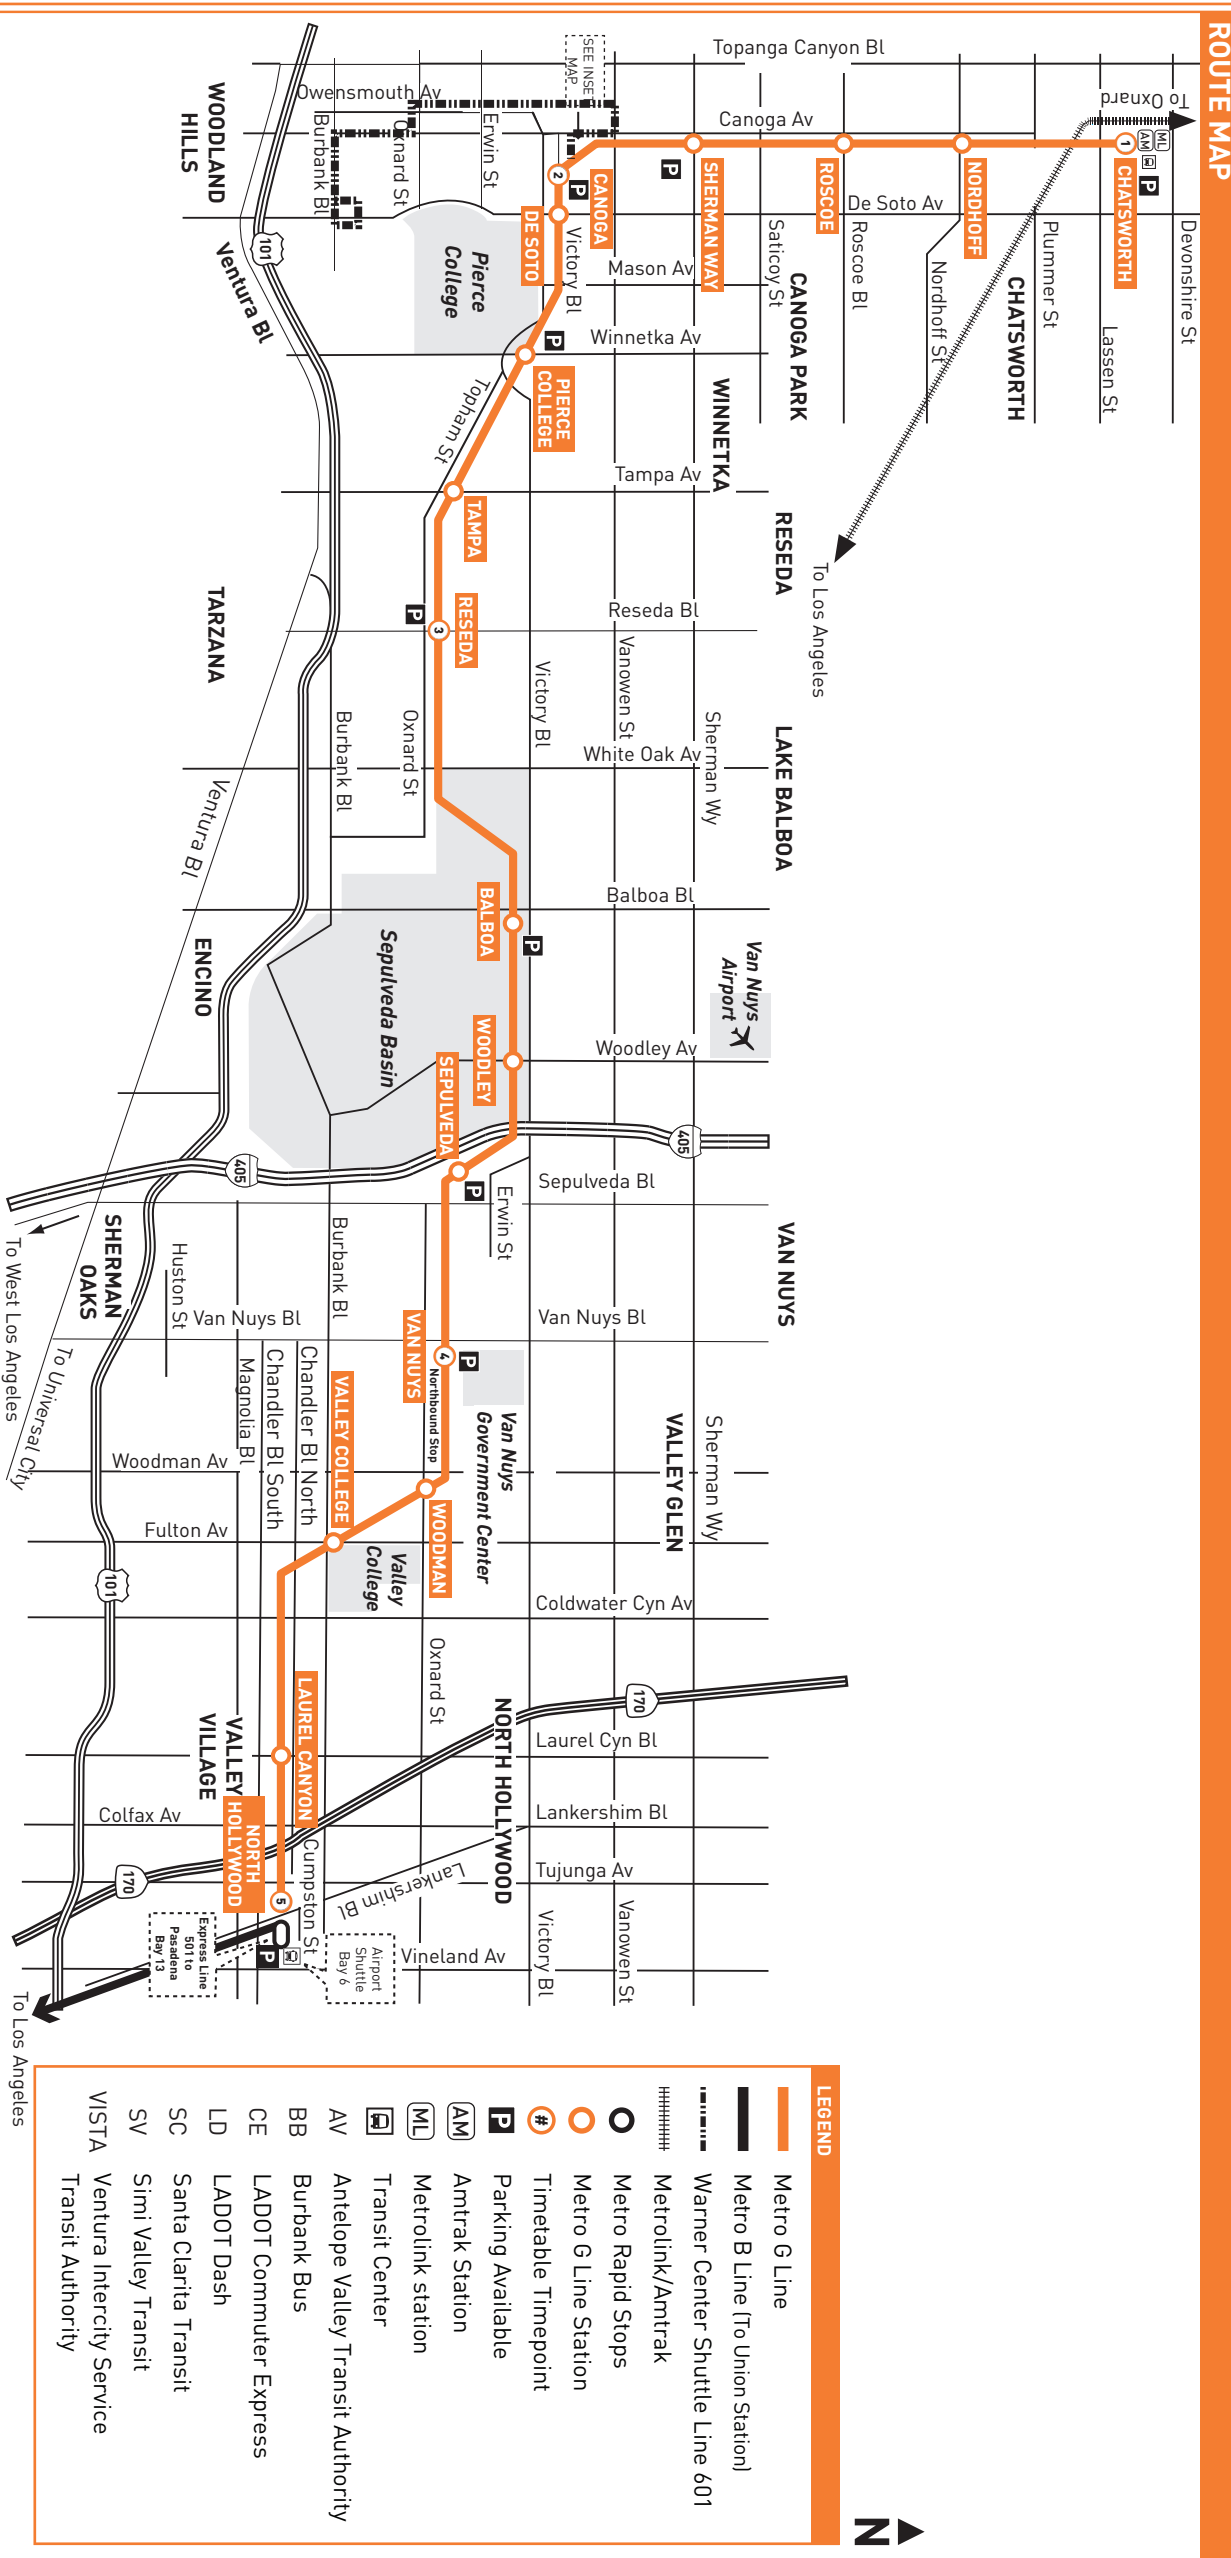

Saturday, Sunday and Holiday Schedules

Horarios de sábado, domingo y días feriados

Saturday, Sunday and Holiday Schedule in effect on New Year's Day, Memorial Day, Independence Day, Labor Day, Thanksgiving Day and Christmas Day.

Horarios de sábado, domingo, y días feriados en vigor para New Year's Day, Memorial Day, Independence Day, Labor Day, Thanksgiving Day y Christmas Day.

Bus and Rail Lines Serving Metro Stations

North Hollywood	Metro B Line, 90, 94, 152, 154, 155, 162, 224, 237, 501; BB Media District, BB NoHo to Airport, CE549; C757; LDNOHO
Laurel Canyon	230
Valley College	167, 237; CE549, LDVAN
Woodman	154, 158
Van Nuys	154, 233, 237, 761; LDVAN
Sepulveda	237
Woodley	164, 237
Balboa	164, 235, 236; CE576, CE574
Reseda	240

Tampa	242
Pierce College	164, 243
De Soto	164, 244; SC796
Canoga	150, 161, 169, 601; AV787; SC796
Sherman Way	162
Roscoe	152
Nordhoff	166
Chatsworth	150, 158, 167, 244; CE419; SC791; SV-C; Metrolink Ventura County Line; AMTRAK

INSET MAP - CANOGA STATION

Meet Metro Micro.

Metro's on-demand rideshare service is safe and affordable for local trips. Find your zone and download the app at metro.net/micro or call 323.466.3876.

Need information?