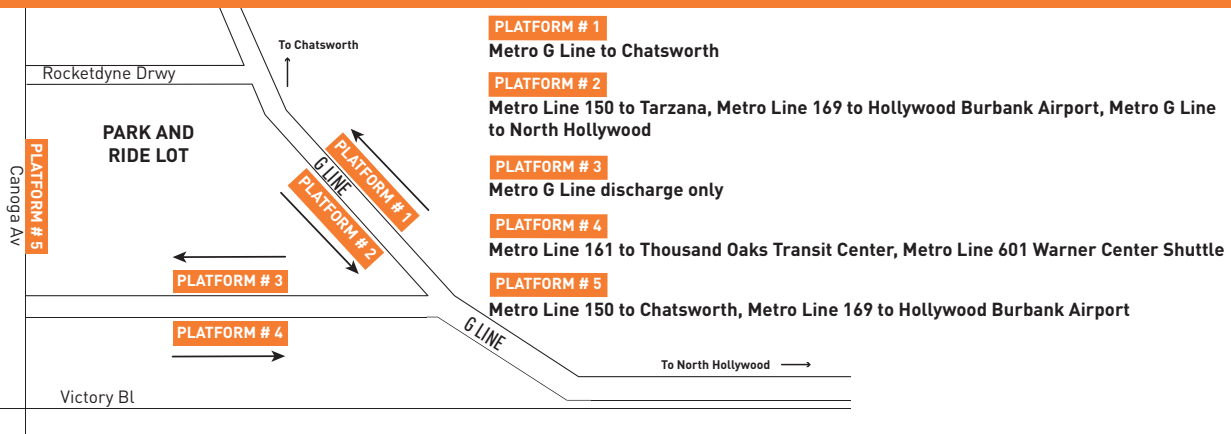

Horarios de sábado, domingo, y días feriados en vigor para New Year's Day, Memorial Day, Independence Day, Labor Day, Thanksgiving Day y Christmas Day.

Bus and Rail Lines Serving Metro Stations

North Hollywood	Metro B Line, 90, 94, 152, 154, 155, 162, 224, 237, 501; BB Media District, BB NoHo to Airport, CE549; C757; LDNOHO
Laurel Canyon	230
Valley College	167, 237; CE549, LDVAN
Woodman	154, 158
Van Nuys	154, 233, 237, 761; LDVAN
Sepulveda	237
Woodley	164, 237
Balboa	164, 235, 236; CE576, CE574
Reseda	240

Tampa	242
Pierce College	164, 243
De Soto	164, 244; SC796
Canoga	150, 161, 169, 601; AV787; SC796
Sherman Way	162
Roscoe	152
Nordhoff	166
Chatsworth	150, 158, 167, 244; CE419; SC791; SV-C; Metrolink Ventura County Line; AMTRAK

INSET MAP - CANOGA STATION

Meet Metro Micro.

Metro's on-demand rideshare service is safe and affordable for local trips. Find your zone and download the app at metro.net/micro or call 323.466.3876.

Need information?