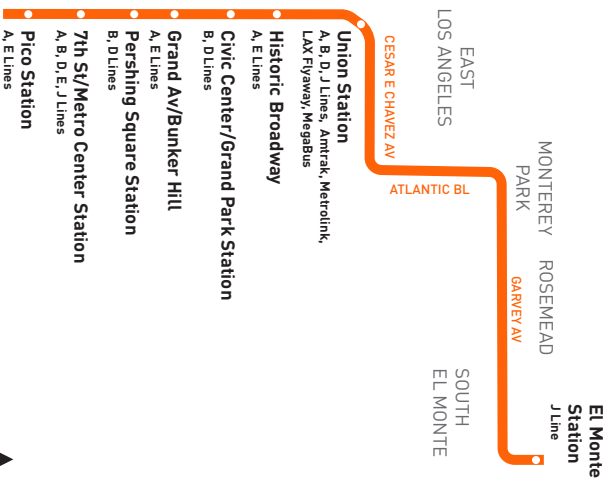

Monday through Friday

Effective Dec 10 2023 Revised

70

Table with columns for Eastbound (Los Angeles, East Los Angeles, Monterey Park, El Monte) and Westbound (El Monte, Monterey Park, East Los Angeles, Los Angeles) with time schedules for stations like Olive & Venice, Cesar E. Chavez & Alameda, etc.

Lose something?

Learn more about Metro's Lost & Found service. Visit metro.net/lostandfound or call 323.937.8920.

Connect to Metro Security 24/7.

Call: 888.950.7233
Text: 213.788.2777
App: LA Metro Transit Watch
Call 911 for emergencies.

- metro.net 323.900.METRO
Wheelchair Hotline 800.621.7828
Travel Info 511
California Relay Service 711

Metro Local
Eastbound to El Monte Station
Westbound to Downtown Los Angeles via Garvey Av & Cesar E Chavez Av
70
Effective Dec 10 2023 Revised