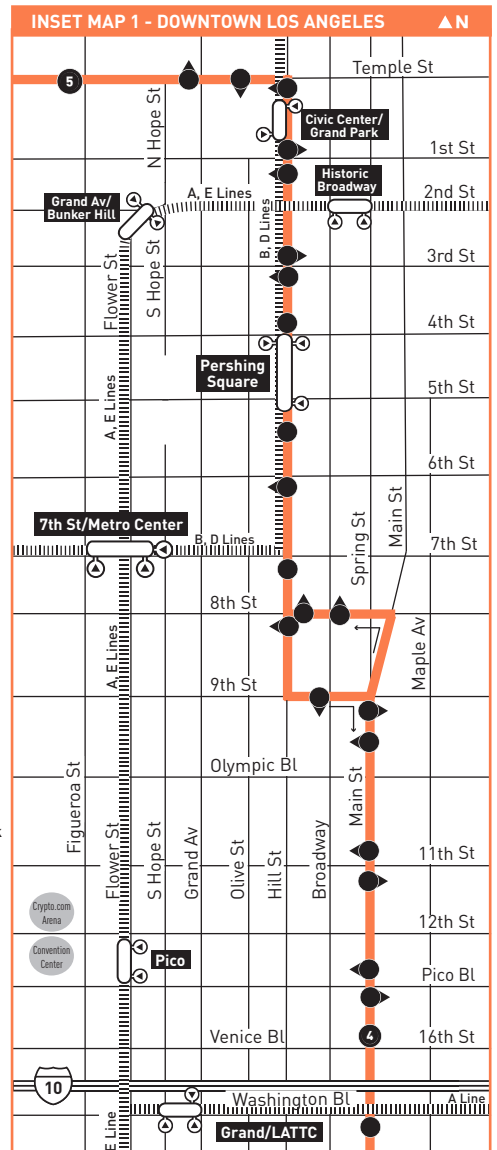

Saturday, Sunday and Holiday Schedules

Saturday, Sunday & Holiday schedule in effect on New Year's Day, Memorial Day, Independence Day, Labor Day, Thanksgiving Day and Christmas Day.

Horarios de sábado, domingo y días feriados

Horarios de sábado, domingo y días feriados en efecto para año nuevo, día conmemorativo, cuatro de julio, día del trabajo, día de acción de gracias, y Navidad.

Special Notes

- **B** Continues as Line 10 via Temple and Melrose. For details of this service, obtain timetable for Line 10.
- **C** Originates from Line 10 via Melrose and Temple. For details of this service, obtain timetable for Line 10.
- **D** Waits at Hill & 7th for transfer connections.

Avisos especiales

- **B** Continúa como Línea 10 via Temple y Melrose. Para detalles de este servicio, obtenga el horario de la Línea 10.
- **C** Se origina de la Línea 10 via Melrose y Temple. Para detalles de este servicio, obtenga el horario de la Línea 10.
- **D** Espera en Hill y 7th por las conexiones de transferencia.

ROUTE MAP