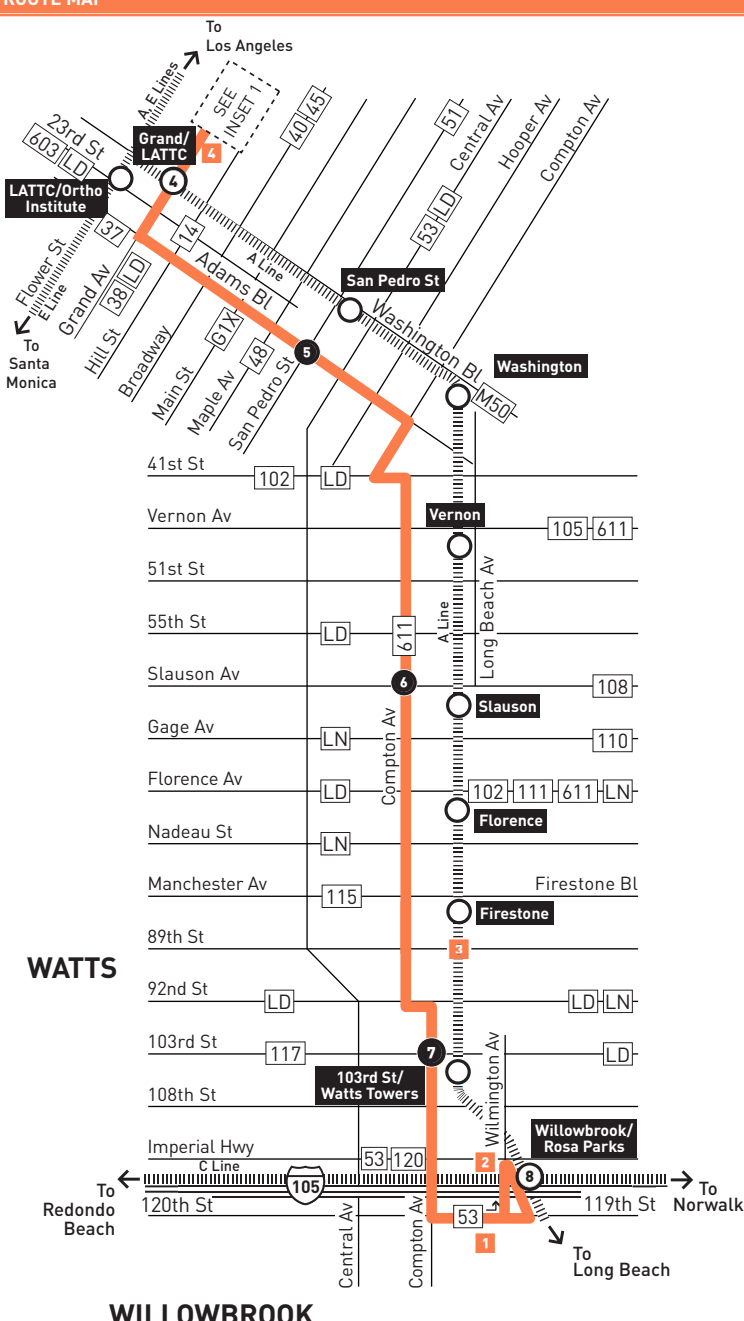

See Late Night/Owl Service schedule for additional service

See Late Night/Owl Service schedule for additional service

ROUTE MAP

**LEGEND**

- Line 55 Route
- Local Stop Timepoint
- Local Stop Timepoint - Single Direction Only
- Local Stop
- Local Stop - Single Direction Only
- Metro Rail / Busway Station & Timepoint
- Metro Rail / Busway Station
- Transit Center
- Map Notes
- Connecting Line
- GTrans
- LADOT DASH
- County of Los Angeles - The Link
- Montebello Bus Lines
- Torrance Transit

**INSET 1 - DOWNTOWN LOS ANGELES**

- Metro Rail Station
- Metro Rail Station Entrance

INSET 1 - DOWNTOWN LA

- MAP NOTES**
- Martin Luther King Jr. Community Hospital**  
Metro 53, 55, 120, 202, 205; DASH Watts
  - Willowbrook/Rosa Parks Station**  
Metro A, C Lines; 53, 55, 120, 202, 205; DASH Watts; The Link Willowbrook and King Medical Center Shuttle, Lynwood Breeze Route D; GA5; Rancho Shuttle
  - Firestone Station**  
Metro A Line; 115; The Link Florence - Firestone/Walnut Park
  - Grand/LATTC Station**  
Metro A, J Lines; Metro 14, 35, 37, 38, 55, 460, 603; T4X, DASH D, Pico Union/Echo Park, King-East

Follow us. @metrolosangeles @losangelesmetro @metrolosangeles

For transportation news and views, visit [metro.net/thesource](http://metro.net/thesource).

Effective Dec 10 2023

Metro Local

Northbound to Downtown LA  
Southbound to Willowbrook/Rosa Parks Station  
via Compton Av