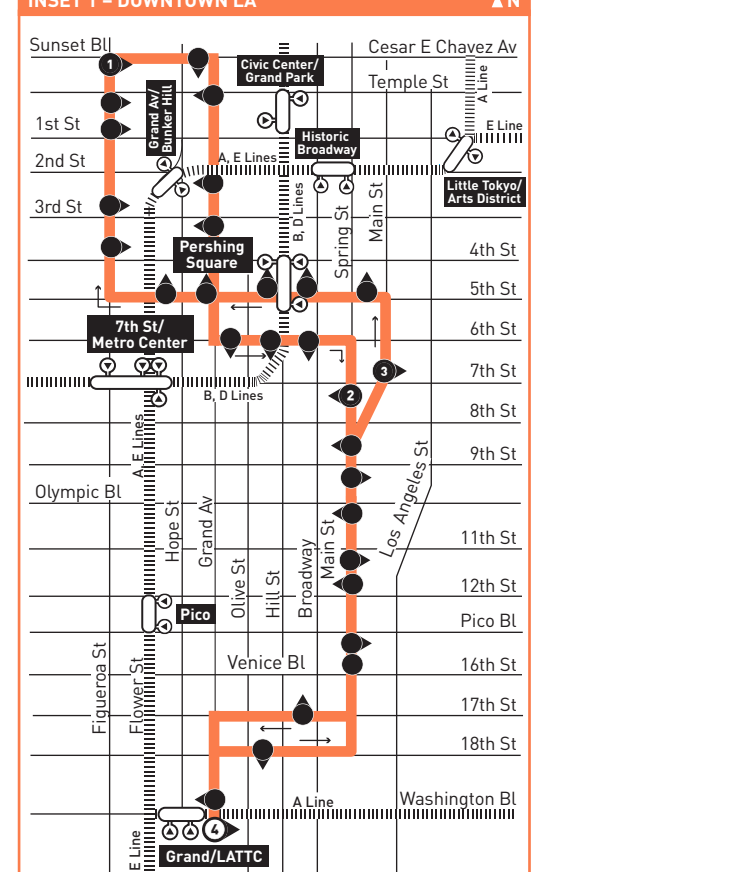

See Late Night/Owl Service schedule for additional service

See Late Night/Owl Service schedule for additional service

ROUTE MAP

**LEGEND**

- Line 55 Route
- Local Stop Timepoint
- Local Stop Timepoint - Single Direction Only
- Local Stop
- Local Stop - Single Direction Only
- Metro Rail / Busway Station & Timepoint
- Metro Rail / Busway Station
- Transit Center
- Map Notes
- Connecting Line
- GTrans
- LADOT DASH
- County of Los Angeles - The Link
- Montebello Bus Lines
- Torrance Transit

**INSET 1 - DOWNTOWN LOS ANGELES**

- Metro Rail Station
- Metro Rail Station Entrance

INSET 1 - DOWNTOWN LA

- MAP NOTES**
- Martin Luther King Jr. Community Hospital**  
Metro 53, 55, 120, 202, 205; DASH Watts
  - Willowbrook/Rosa Parks Station**  
Metro A, C Lines; 53, 55, 120, 202, 205; DASH Watts; The Link Willowbrook and King Medical Center Shuttle, Lynwood Breeze Route D; GA5; Rancho Shuttle
  - Firestone Station**  
Metro A Line; 115; The Link Florence - Firestone/Walnut Park
  - Grand/LATTC Station**  
Metro A, J Lines; Metro 14, 35, 37, 38, 55, 460, 603; T4X, DASH D, Pico Union/Echo Park, King-East

Follow us. @metrolosangeles @losangelesmetro @metrolosangeles

For transportation news and views, visit [metro.net/thesource](http://metro.net/thesource).

Effective Dec 10 2023

Metro Local

Northbound to Downtown LA  
Southbound to Willowbrook/Rosa Parks Station  
via Compton Av