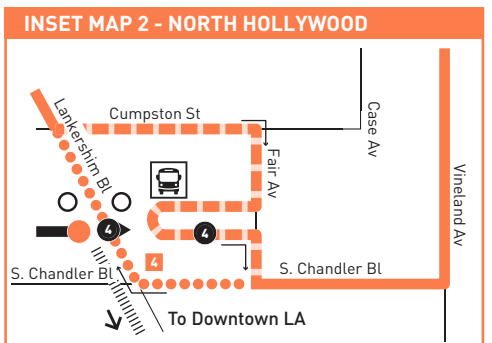

154

Subject to change without notice
 Sujeto a cambios sin previo aviso

Effective Dec 10 2023

Eastbound Al Este (Approximate Times / Tiempos Aproximados)

VAN NUYS		NORTH HOLLYWOOD		BURBANK	
1	2	3	4	5	6
Sepulveda G Line Station	Oxnard & Van Nuys	Oxnard & Laurel Canyon	North Hollywood B Line Station	Burbank & Hollywood Wy	Burbank Station
5:20A	5:24A	5:33A	5:42A	5:50A	6:05A
6:20	6:24	6:33	6:42	6:50	7:05
7:17	7:22	7:32	7:42	7:51	8:07
8:17	8:22	8:32	8:42	8:51	9:07
9:16	9:21	9:32	9:42	9:52	10:08
10:16	10:21	10:32	10:42	10:52	11:08
11:16	11:21	11:32	11:42	11:52	12:08P
12:16P	12:21P	12:32P	12:42P	12:52P	1:08
1:16	1:21	1:32	1:42	1:52	2:08
2:16	2:21	2:32	2:42	2:52	3:08
3:16	3:21	3:32	3:42	3:52	4:08
4:16	4:21	4:32	4:42	4:52	5:08
5:17	5:22	5:32	5:42	5:52	6:08
6:19	6:24	6:33	6:43	6:52	7:08
7:18	7:23	7:32	7:42	7:51	8:07
8:22	8:26	8:35	8:44	8:52	9:07

ROUTE MAP

- LEGEND**
- Route of Line 154
 - Westbound Only Route (Pick up on Lankershim Bl)
 - - - - Eastbound Only Route (Pick up on Bay #8)
 - Route of G Line
 - Metro B Line
 - Local Stop Timepoint
 - Local Stop Timepoint Single Direction only
 - Metro B Line Station
 - Metro G Line Station
 - # Metro Busway & Rail Station Timepoint
 - # Transit Center
 - ML Metrolink Station
 - BB Burbank Bus
 - CE Commuter Express
 - SC Santa Clarita Transit