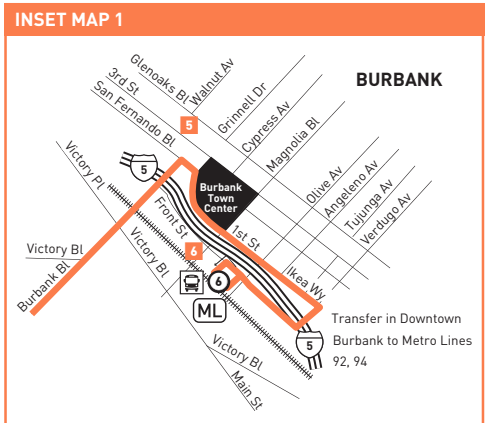

154

Subject to change without notice
 Sujeto a cambios sin previo aviso

Effective Dec 10 2023

Eastbound Al Este (Approximate Times / Tiempos Aproximados)

VAN NUYS		NORTH HOLLYWOOD		BURBANK	
1	2	3	4	5	6
Sepulveda G Line Station	Oxnard & Van Nuys	Oxnard & Laurel Canyon	North Hollywood B Line Station	Burbank & Hollywood Wy	Burbank Station
5:20A	5:24A	5:33A	5:42A	5:50A	6:05A
6:20	6:24	6:33	6:42	6:50	7:05
7:17	7:22	7:32	7:42	7:51	8:07
8:17	8:22	8:32	8:42	8:51	9:07
9:16	9:21	9:32	9:42	9:52	10:08
10:16	10:21	10:32	10:42	10:52	11:08
11:16	11:21	11:32	11:42	11:52	12:08P
12:16P	12:21P	12:32P	12:42P	12:52P	1:08
1:16	1:21	1:32	1:42	1:52	2:08
2:16	2:21	2:32	2:42	2:52	3:08
3:16	3:21	3:32	3:42	3:52	4:08
4:16	4:21	4:32	4:42	4:52	5:08
5:17	5:22	5:32	5:42	5:52	6:08
6:19	6:24	6:33	6:43	6:52	7:08
7:18	7:23	7:32	7:42	7:51	8:07
8:22	8:26	8:35	8:44	8:52	9:07

ROUTE MAP

- LEGEND**
- Route of Line 154
 - Westbound Only Route (Pick up on Lankershim Bl)
 - - - - Eastbound Only Route (Pick up on Bay #8)
 - Route of G Line
 - Metro B Line
 - Local Stop Timepoint
 - Local Stop Timepoint Single Direction only
 - Metro B Line Station
 - Metro G Line Station
 - # Metro Busway & Rail Station Timepoint
 - # Transit Center
 - ML Metrolink Station
 - BB Burbank Bus
 - CE Commuter Express
 - SC Santa Clarita Transit