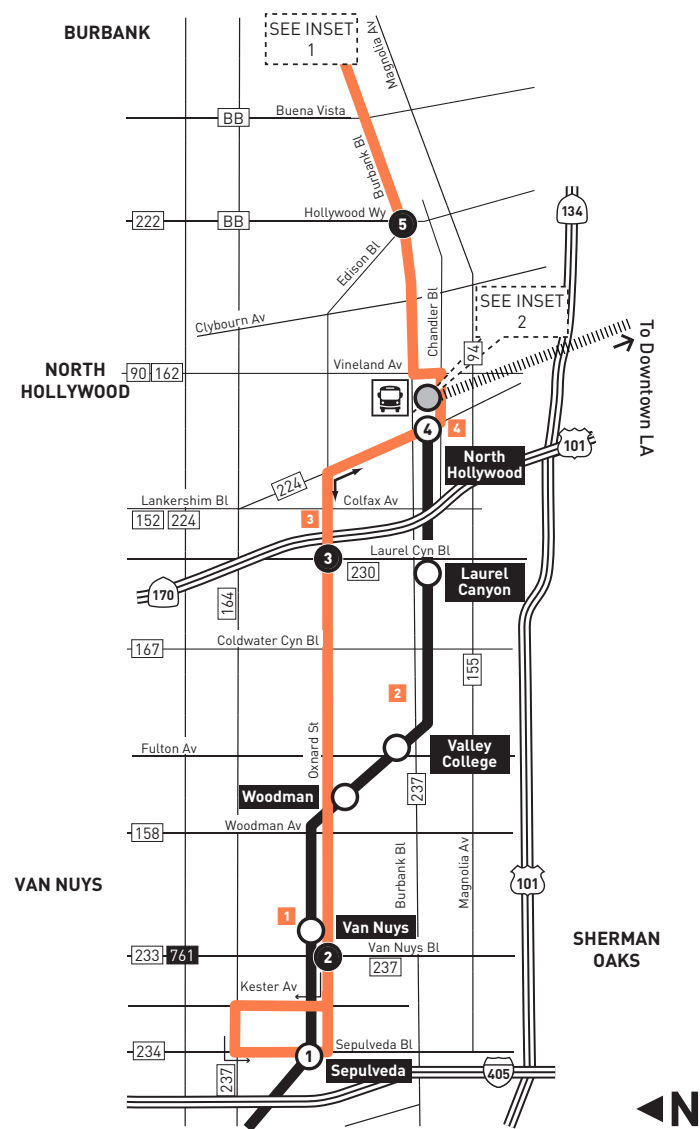

Westbound Al Oeste (Approximate Times / Tiempos Aproximados)

BURBANK		NORTH HOLLYWOOD		VAN NUYS	
6	5	4	3	2	1
Burbank Station	Burbank & Hollywood Wy	North Hollywood B Line Station	Oxnard & Laurel Canyon	Oxnard & Van Nuys	Sepulveda G Line Station
5:07A	5:19A	5:28A	5:36A	5:43A	5:53A
6:07	6:19	6:28	6:37	6:46	6:56
7:03	7:18	7:28	7:37	7:46	7:56
8:03	8:18	8:28	8:37	8:46	8:56
9:02	9:17	9:28	9:38	9:47	9:57
10:02	10:17	10:28	10:38	10:47	10:57
11:01	11:16	11:28	11:38	11:47	11:57
12:01P	12:16P	12:28P	12:38P	12:47P	12:57P
1:01	1:16	1:28	1:38	1:47	1:57
2:01	2:16	2:28	2:38	2:47	2:57
3:01	3:16	3:28	3:37	3:46	3:56
4:01	4:16	4:28	4:37	4:46	4:56
5:02	5:17	5:28	5:37	5:46	5:56
6:03	6:18	6:28	6:37	6:46	6:56
7:05	7:19	7:28	7:36	7:45	7:55
8:06	8:19	8:28	8:36	8:43	8:53

ROUTE MAP

1. **LEGEND**
2. Route of Line 154
   - ●●●● Westbound Only Route (Pick up on Lankershim Bl)
   - - - - Eastbound Only Route (Pick up on Bay #8)
   - Route of G Line
   - Metro B Line
   - Local Stop Timepoint
   - Local Stop Timepoint Single Direction only
   - Metro B Line Station
   - Metro G Line Station
   - # Metro Busway & Rail Station Timepoint
   - # Transit Center
   - ML Metrolink Station
   - BB Burbank Bus
   - CE Commuter Express
   - SC Santa Clarita Transit

1. **MAP NOTES**
2. **1 Van Nuys G Line Station**
     Metro 154, 233, 237, 761; LADOT Van Nuys/Studio City DASH
   - **2 Los Angeles Valley College**
   - **3 NOHO West**
   - **4 North Hollywood Station**
     B Line, G Line
     Metro 90, 94, 152, 154, 155, 162, 224, 237, 501; BB NoHo/Airport; CE549; SC75; LADOT North Hollywood DASH
   - **5 Burbank High School**
   - **6 Burbank Station**
     Metro 96, 154, 155, 164, 165, 294; SC794; BB Pink Route; Antelope Valley & Ventura County Metrolink Lines