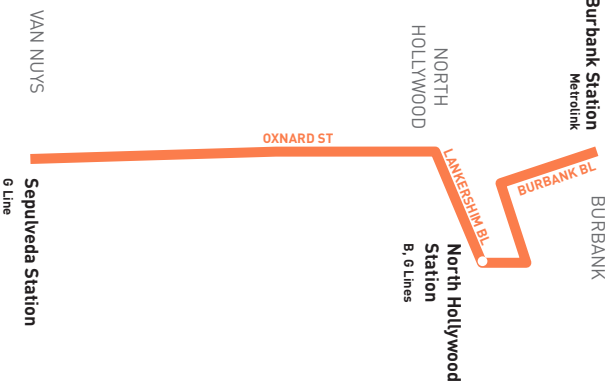

Monday through Friday

Effective Dec 10 2023

154

Eastbound *Al Este* (Approximate Times / Tiempos Aproximados)

VAN NUYS		NORTH HOLLYWOOD		BURBANK	
1	2	3	4	5	6
Sepulveda G Line Station	Oxnard & Van Nuys	Oxnard & Laurel Canyon	North Hollywood B Line Station	Burbank & Hollywood Wy	Burbank Station
5:20A	5:24A	5:33A	5:42A	5:50A	6:05A
6:20	6:24	6:33	6:42	6:50	7:05
7:17	7:22	7:32	7:42	7:50	8:08
8:16	8:21	8:32	8:42	8:50	9:08
9:17	9:22	9:32	9:42	9:51	10:08
10:18	10:23	10:33	10:42	10:51	11:07
11:18	11:23	11:33	11:42	11:51	12:07P
12:18P	12:23P	12:33P	12:42P	12:51P	1:08
1:17	1:22	1:33	1:42	1:51	2:08
2:16	2:21	2:32	2:42	2:52	3:09
3:15	3:21	3:32	3:42	3:52	4:10
4:14	4:20	4:32	4:42	4:53	5:11
5:15	5:21	5:33	5:42	5:52	6:09
6:18	6:23	6:33	6:42	6:51	7:07
7:18	7:23	7:33	7:42	7:51	8:07
8:22	8:26	8:35	8:44	8:52	9:07

Monday through Friday

154

Westbound *Al Oeste* (Approximate Times / Tiempos Aproximados)

BURBANK		NORTH HOLLYWOOD		VAN NUYS	
6	5	4	3	2	1
Burbank Station	Burbank & Hollywood Wy	North Hollywood B Line Station	Oxnard & Laurel Canyon	Oxnard & Van Nuys	Sepulveda G Line Station
5:07A	5:19A	5:28A	5:36A	5:43A	5:53A
6:07	6:19	6:28	6:37	6:46	6:56
7:04	7:18	7:28	7:38	7:47	7:59
8:03	8:18	8:28	8:38	8:47	8:59
9:04	9:18	9:28	9:37	9:45	9:57
10:04	10:18	10:28	10:37	10:45	10:57
11:04	11:18	11:28	11:38	11:46	11:58
12:03P	12:18P	12:28P	12:38P	12:46P	12:58P
1:03	1:18	1:28	1:38	1:47	1:59
2:03	2:18	2:28	2:38	2:47	2:59
3:01	3:17	3:28	3:39	3:49	4:01
4:01	4:17	4:28	4:39	4:49	5:01
5:01	5:17	5:28	5:39	5:49	6:01
6:03	6:18	6:28	6:38	6:47	6:59
7:05	7:19	7:28	7:36	7:45	7:55
8:06	8:19	8:28	8:36	8:43	8:53

Saturday, Sunday and Holiday Schedules

Saturday, Sunday and Holiday Schedule in effect on New Year's Day, Memorial Day, Independence Day, Labor Day, Thanksgiving Day and Christmas Day.