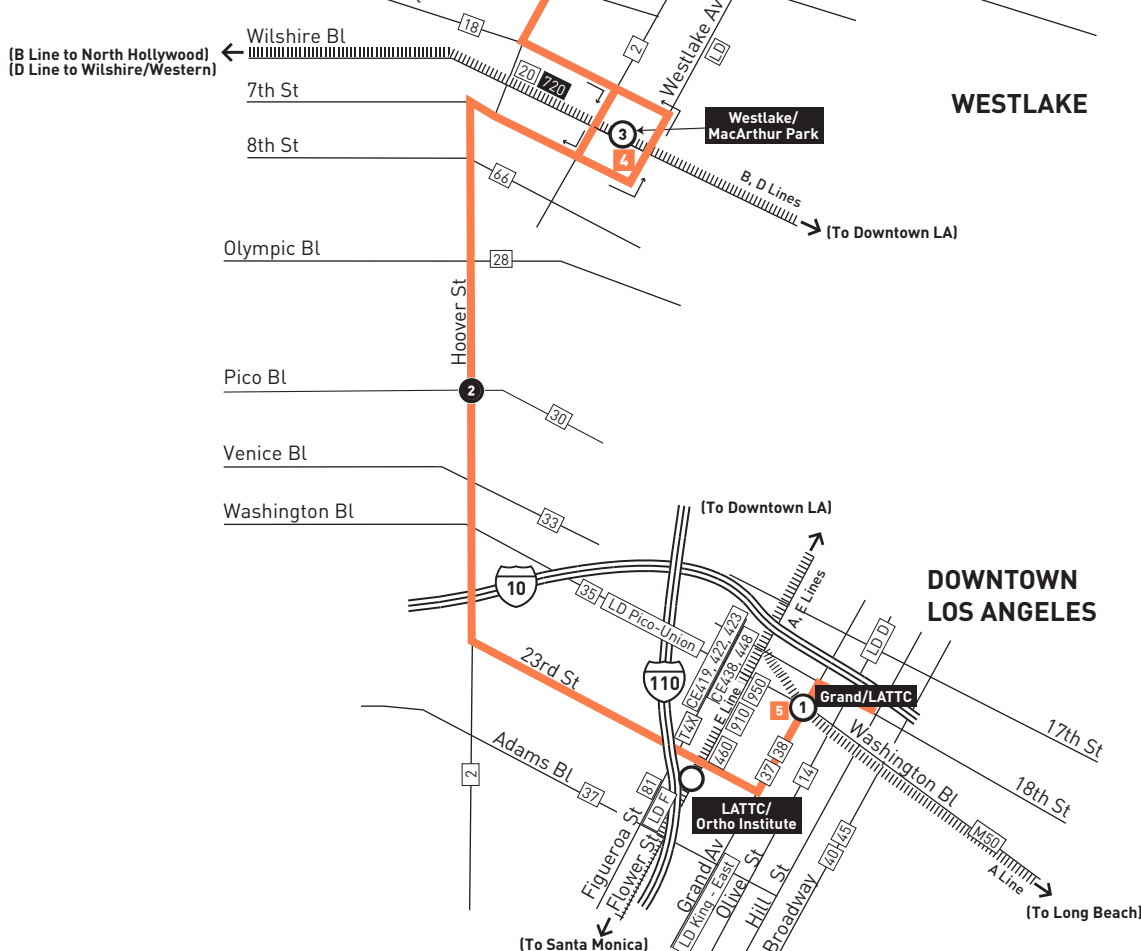

ROUTE MAP

MAP NOTES

- 1** Glendale Galleria
- 2** The Americana at Brand
- 3** Glendale Station
GB 1, 4, 8, 11, 12; Metrolink Antelope Valley Line; Metrolink Ventura County Line; Amtrak
- 4** Westlake/MacArthur Park Station
Metro 2, 18, 20, 603, 720; DASH D, Pico-Union/Echo Park
- 5** Grand /LATTC Station
A Line, Metro 14, 35, 37, 38, 55, 603; DASH D, Pico-Union/Echo Park

LEGEND

- Line 603 Route
- Local Stop Timepoint
- Metro Rail
- Metro Rail Station
- Metro Rail Station & Timepoint
- Transit Center
- Amtrak Station
- Metrolink Station
- GB Glendale Beeline
- CE LADOT Commuter Express
- LD LADOT DASH
- M Montebello Bus
- T Torrance Transit