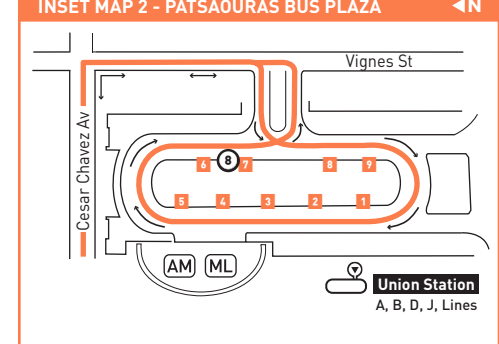

Special Notes

- ⓑ Waits at Spring & 7th for transfer connections.
- Ⓒ Trip terminates at Cesar Chavez & Vignes 6 minutes after time shown and does not serve Patsaouras Transit Plaza.
- Ⓓ Trip does not serve Patsaouras Transit Plaza and starts at Cesar Chavez & Vignes 8 minutes before time shown.

ROUTE MAP

**LEGEND**

- Line 33 Route
- Local Stop
- Local Stop - Single Direction Only
- Local Stop Timepoint</