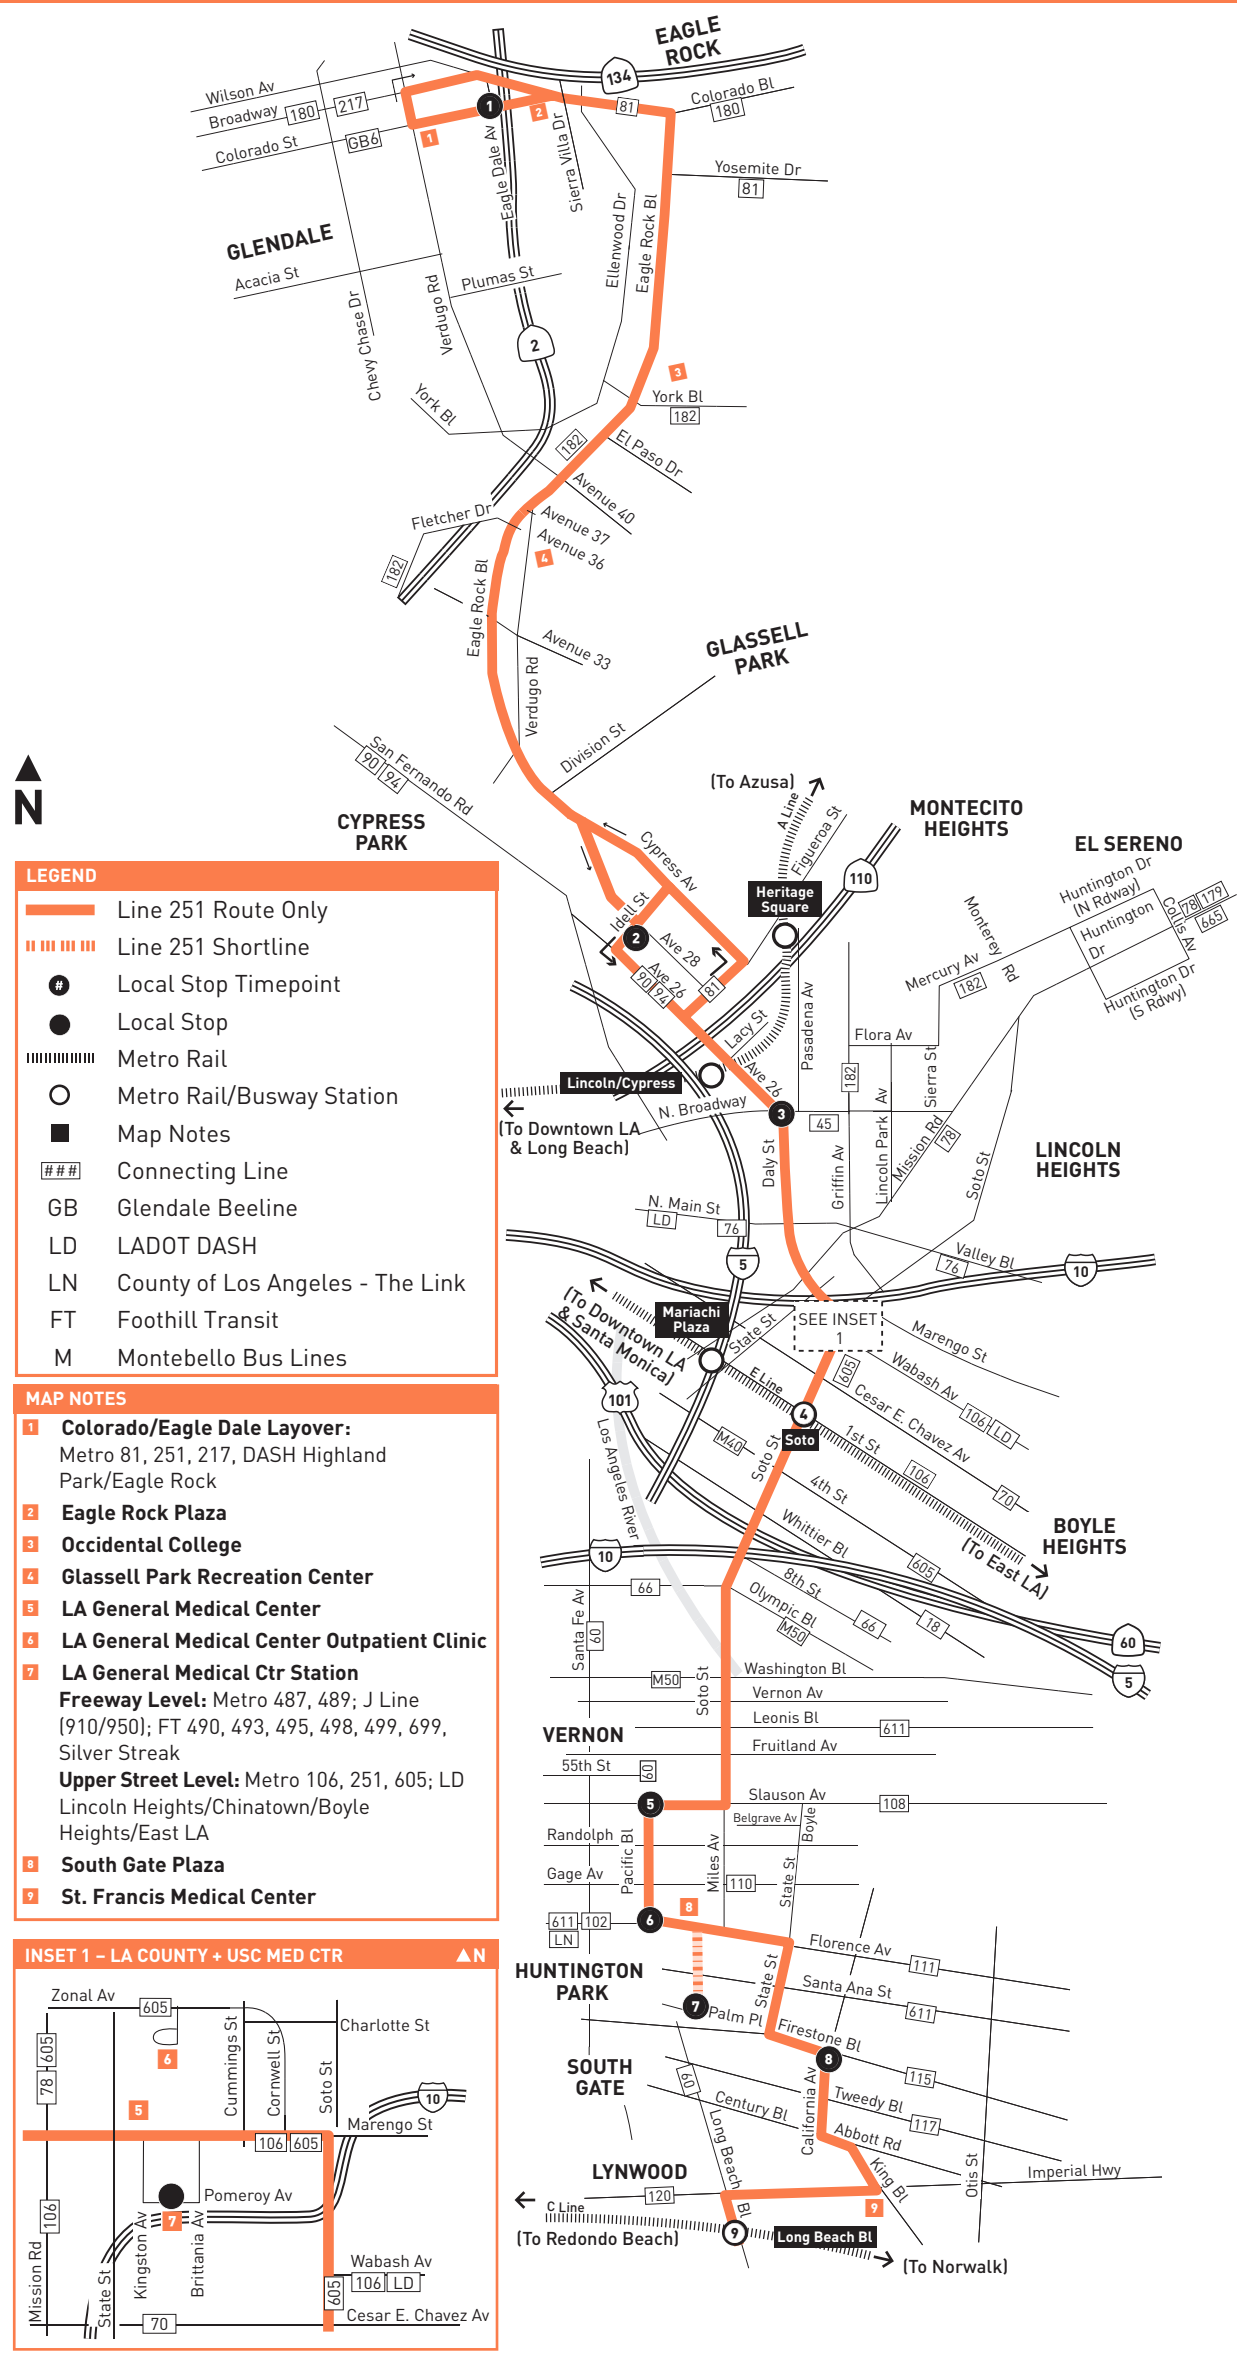

Avisos especiales

- **A** El viaje comienza en Eagle Rock y Yosemite a la hora mostrada y opera solo los días escolares. Llame al Centro de información de Metro para conocer los días exactos de operación.
- **B** El viaje llega a Soto & Whittier 6 minutos antes de la hora mostrada y espera 3 minutos para las conexiones nocturnas.
- **C** El viaje comienza en Soto / 6th 3 minutos antes de la hora mostrada y opera los días escolares excepto los martes solamente. Llame al Centro de Información de Metro para conocer los días exactos de operación.
- **D** El viaje comienza en Soto / 6th 3 minutos antes de la hora mostrada y opera la escuela solo los martes. Llame al Centro de Información de Metro para conocer los días exactos de operación.
- **E** El viaje comienza en Eagle Rock y Yosemite a la hora mostrada y opera los días escolares excepto los martes solamente. Llame al Centro de información de Metro para conocer los días exactos de operación.
- **F** El viaje comienza en Eagle Rock y Yosemite a la hora mostrada y opera los días escolares los martes solamente. Llame al Centro de información de Metro para conocer los días exactos de operación.
- **G** El viaje comienza en Soto / 6th 3 minutos antes de la hora mostrada y opera solo los días escolares. Llame al Centro de Información de Metro para conocer los días exactos de operación.

ROUTE MAP

Learn more about Metro's Lost & Found service. Visit metro.net/lostandfound or call 323.937.8920.