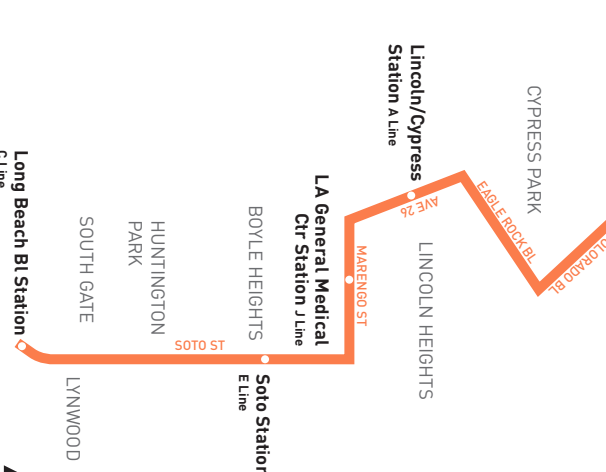

Monday through Friday

Effective Jun 23 2024

251

Northbound Al Norte (Approximate Times / Tiempos Aproximados)

Southbound Al Sur (Approximate Times / Tiempos Aproximados)

Table with 13 columns for station names and 9 columns for train numbers. It lists departure times for various Metro Rail lines including Long Beach, Firestone & California, Palm & Seville, Pacific & Florence, Pacific & Slauson, Soto & 1st, Daly & Broadway, Avenue 28 & Idell, Colorado & Eagle Dale, Eagle Rock, Eagle Rock, Cypress Park, Lincoln Heights, Boyle Heights, Huntington Park, South Gate, Firestone & California, and Long Beach C Line Station.

Saturday

251

Northbound Al Norte (Approximate Times / Tiempos Aproximados)

Southbound Al Sur (Approximate Times / Tiempos Aproximados)

Table with 13 columns for station names and 9 columns for train numbers. It lists departure times for various Metro Rail lines including Long Beach, Firestone & California, Palm & Seville, Pacific & Florence, Pacific & Slauson, Soto & 1st, Daly & Broadway, Avenue 28 & Idell, Colorado & Eagle Dale, Eagle Rock, Eagle Rock, Cypress Park, Lincoln Heights, Boyle Heights, Huntington Park, South Gate, Firestone & California, and Long Beach C Line Station.

Follow us.

- @metrolosangeles
@losangelesmetro
@metrolosangeles

For transportation news and views, visit metro.net/thesource.

Effective Jun 23 2024
Metro Local
Northbound to Eagle Rock Southbound to Lynwood
Via Soto St & Eagle Rock Bl
metro.net 323.60.METRO
Wheelchair Hotline 800.621.7828
Travel Info 511
California Relay Service 711