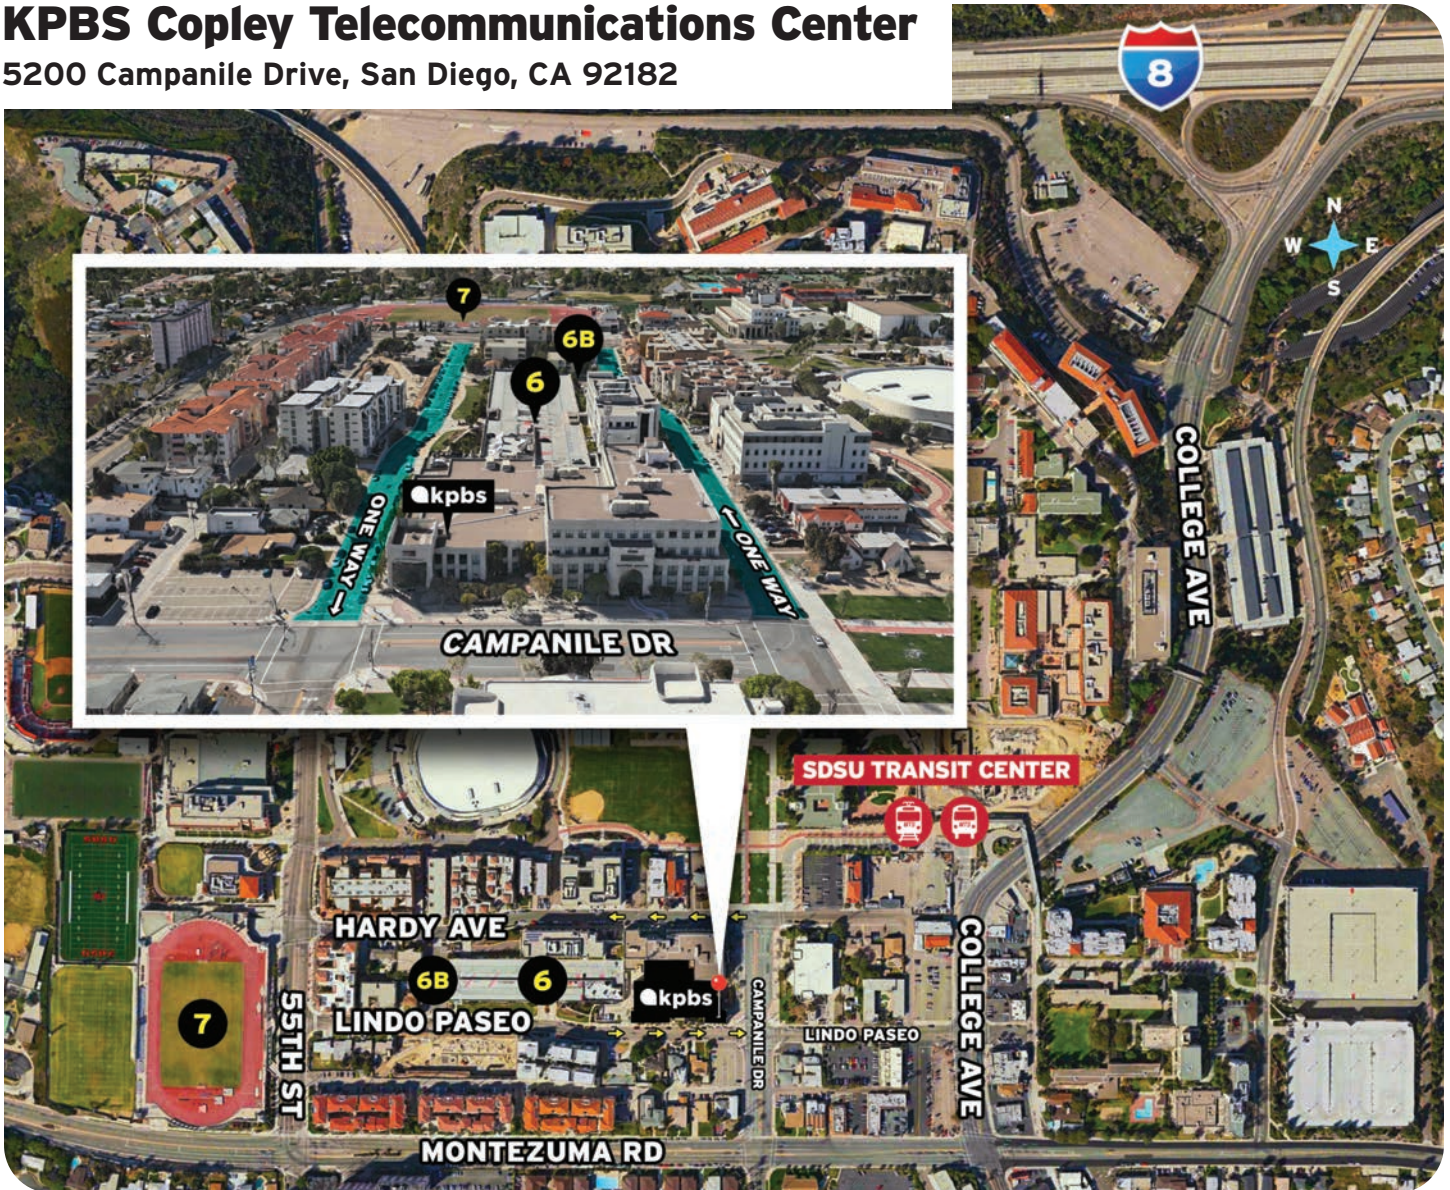

# KPBS Copley Telecommunications Center

5200 Campanile Drive, San Diego, CA 92182

## Directions and Parking in Parking Structure 6

### From Montezuma Road

Turn left on 55th Street and right onto Lindo Paseo. Enter Parking Structure 6 (PS 6) mid-way up the block on your left. Park in either a F/S or SP800 space and exit the structure to the southeast. Proceed along Lindo Paseo to the KPBS lobby at the corner of Campanile Drive and Lindo Paseo.

### From College Ave.

Turn right on Lindo Paseo and then turn right on Campanile Drive. Turn left at Hardy Avenue and proceed to Parking Structure 6 (PS 6) entrance mid-way up the block on your left. Park in either a F/S or SP800 space and exit the structure to the southeast. Proceed along Lindo Paseo to the KPBS lobby at the corner of Campanile Drive and Lindo Paseo.