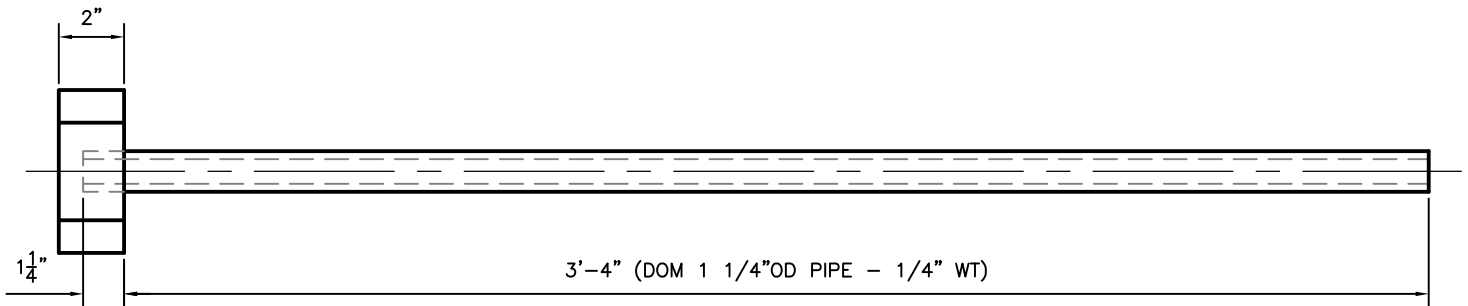

ISOMETRIC VIEW

SIDE VIEW

END VIEW

DATE: JUNE 2016

REVISION: 0

SCALE: NO SCALE

SKETCH NUMBER:

SK-1

TITLE

GROUND POUNDER