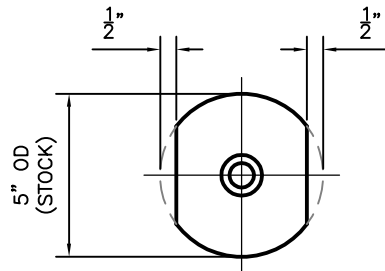

ISOMETRIC VIEW

SIDE VIEW

END VIEW

DATE: JUNE 2016

REVISION: 0

SCALE: NO SCALE

SKETCH NUMBER:

SK-1