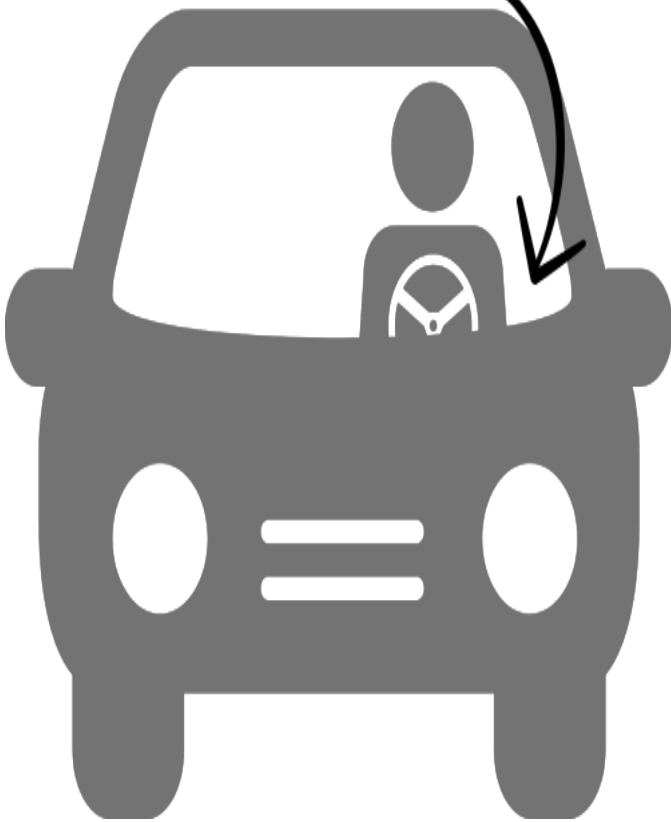

STICKER GOES HERE

Transfer Site Sticker Placement (inside window sticker)

Please place the sticker on the inside of the windshield along the left edge as illustrated in the photo above.

Transfer Site passes are valid January 1 thru December 31, 2025.

The Town offers two types of stickers inside window for inside glass installation NOT TO BE USED OTHER THAN ON WINDSHIELD GLASS (see the photo on the left) and outside sticker for use with ATV/UTV and plastic windshields of recreational vehicles (photo on the right)

expire on February 10, 2025. After that date a new sticker must be used for entry into the site.

The Town of Rome reserves the right to inspect cargo areas of vehicles for items that have disposal fees. We ask the fee items be declared to the gate attendant.

Current Town of Rome Transfer Site Information is available at <https://romewi.gov/transfer-site/>

The outside Transfer Site Sticker as pictured above is for the use on ATV/UTV. The sticker should be placed on the left (driver's side) of the UTV windshield or next to the State registration sticker on the left (driver's side) of the ATV/UTV if the unit has no windshield.