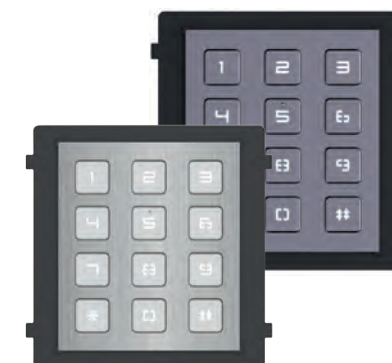

KD8 Series Modular Door Station

- Keypad module of modular door station
- Supporting input pin code to open door, call indoor station
- IP65 and IK07 higher protection level
- Backlight compensation behind the keypad buttons

PART NO.	DESCRIPTION
DS-KD-KP	Video Intercom Keypad Module
DS-KD-KP/S	Video Intercom Keypad Module, Stainless Steel

KD8 Series Pro Modular Door Station, 6 Call Buttons, IP65

- Modular door station Nametag unit, needs mouting bracket
- 6 call buttons, including 4 button covers, IP65
- Dial the resident at one-touch
- Backlight compensation
- Easy and extend