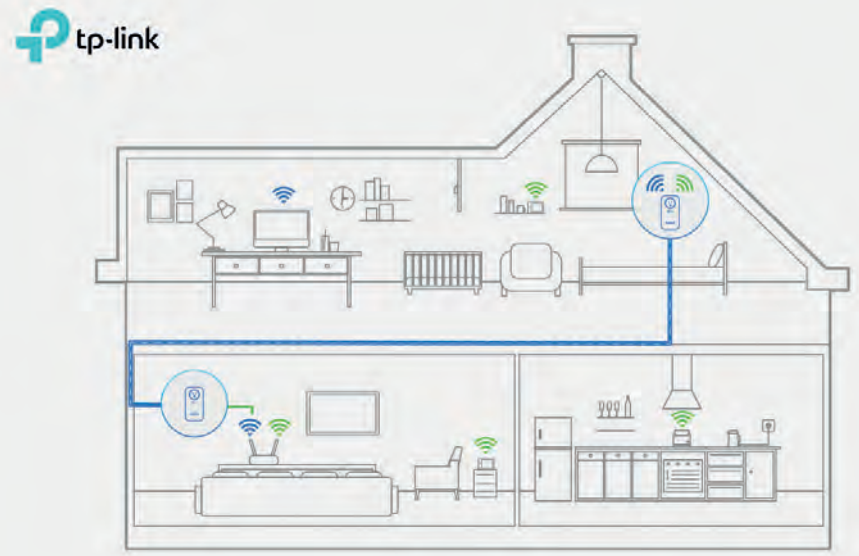

You need at least 2 Powerline devices to create a stable and unified network throughout your house. Powerline is ideal for people who live with thick walls and multiple floors.

Powerline products provide a stable and high-speed transmissions which allows you to stream in HD, and download large files without interruption.