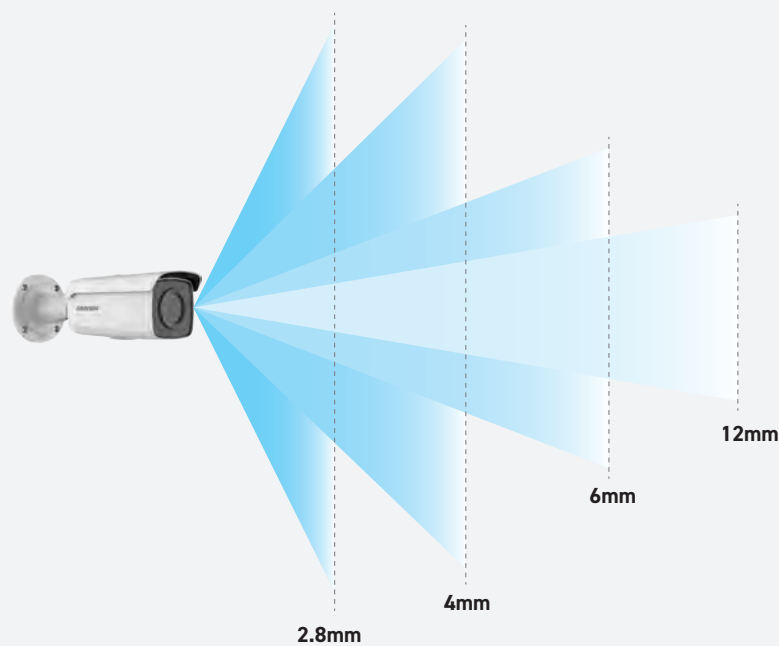

Types of CCTV Camera Lens

One of the main differences between security cameras are the lenses that they use. The two options are fixed and varifocal lenses.

Fixed Lens

Fixed lens gives a specific field of view that has been pre-configured and cannot be changed. This provides for a simple set-up and is best used for homes and small businesses.

Varifocal Lens

Varifocal lens comes with an adjustable lens allowing you to adjust until you get your perfect field of view, and this field of view will not change until adjusted. For example Varifocal can have an angle range of 2.8mm to 12mm.