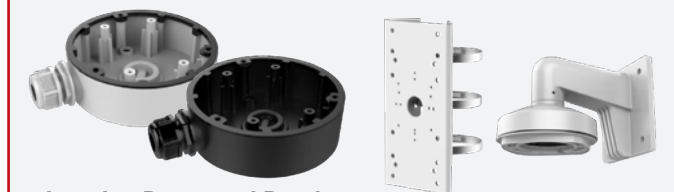

IP Domes Accessories