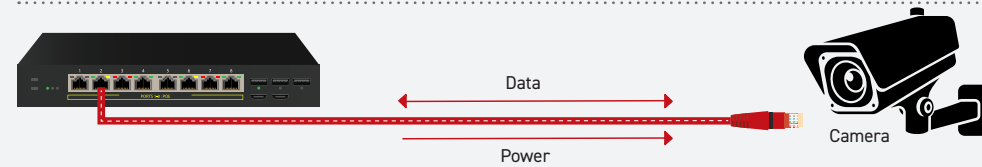

Network Switches

Desktop Network Switch

- 10/100/1000Mbps Auto-Negotiation RJ45 port supporting Auto-MDI/MDIX
- IEEE 802.3X flow control provides reliable data transfer
- Support 802.1p/DSCP QoS function
- Plug and play, no configuration needed

PART NO.	DESCRIPTION
LS105G	5-Port Network Switch
LS108G	8-Port Network Switch

Desktop PoE Switches

- Works with IEEE 802.3af/at compliant PDs
- Supports PoE Power up to 30W for each PoE port
- Supports PoE Power up to 65W for all PoE ports
- Plug and play with no configuration required

PART NO.	DESCRIPTION
TL-SG1005P	5 Port 10/100/1000Mbps, 4 Port PoE+
TL-SF1006P	6-Port 10/100Mbps, 4-Port PoE+
TL-SG1008P	8 Port 10/100/1000Mbps, 4 Port PoE+
TL-SF1009P	9 Port 10/100Mbps, 8 Port PoE+

Gigabit Rackmount Network Switches

- 10/100/1000Mbps ports
- Innovative energy-efficient technology reduces power consumption

PART NO.	DESCRIPTION
TL-SG1008MP	8 Port PoE+, Desktop/Rackmount PoE Switch
TL-SG1016	16 Port Rackmount Network Switch
TL-SG1024D	24-Port Gigabit Desktop/Rackmount Network Switch

10-Port Gigabit Desktop Switches with 8-Port PoE+

- Compliance with IEEE 802.3af
- High PoE power budget with up to 30W for each PoE port

PART NO.	DESCRIPTION
TL-SG1210P	10-Port Gigabit Desktop Switch with 8-Port PoE+
TL-SG1210MP	10-Port Gigabit Managed Desktop Switch with 8-Port

Gigabit Easy Smart PoE Switches

- PoE Auto Recovery automatically reboots your dropped or unresponsive PoE-powered devices
- QoS ensures smooth traffic for latency sensitive applications

PART NO.	DESCRIPTION
TL-SG1218MPE	18-Port Gigabit Easy Smart PoE Switch with 16-Port PoE+
TL-SG1428PE	28-Port Gigabit Easy Smart PoE Switch with 24-Port PoE+

JetStream 52-Port Gigabit L2+ Managed Switch