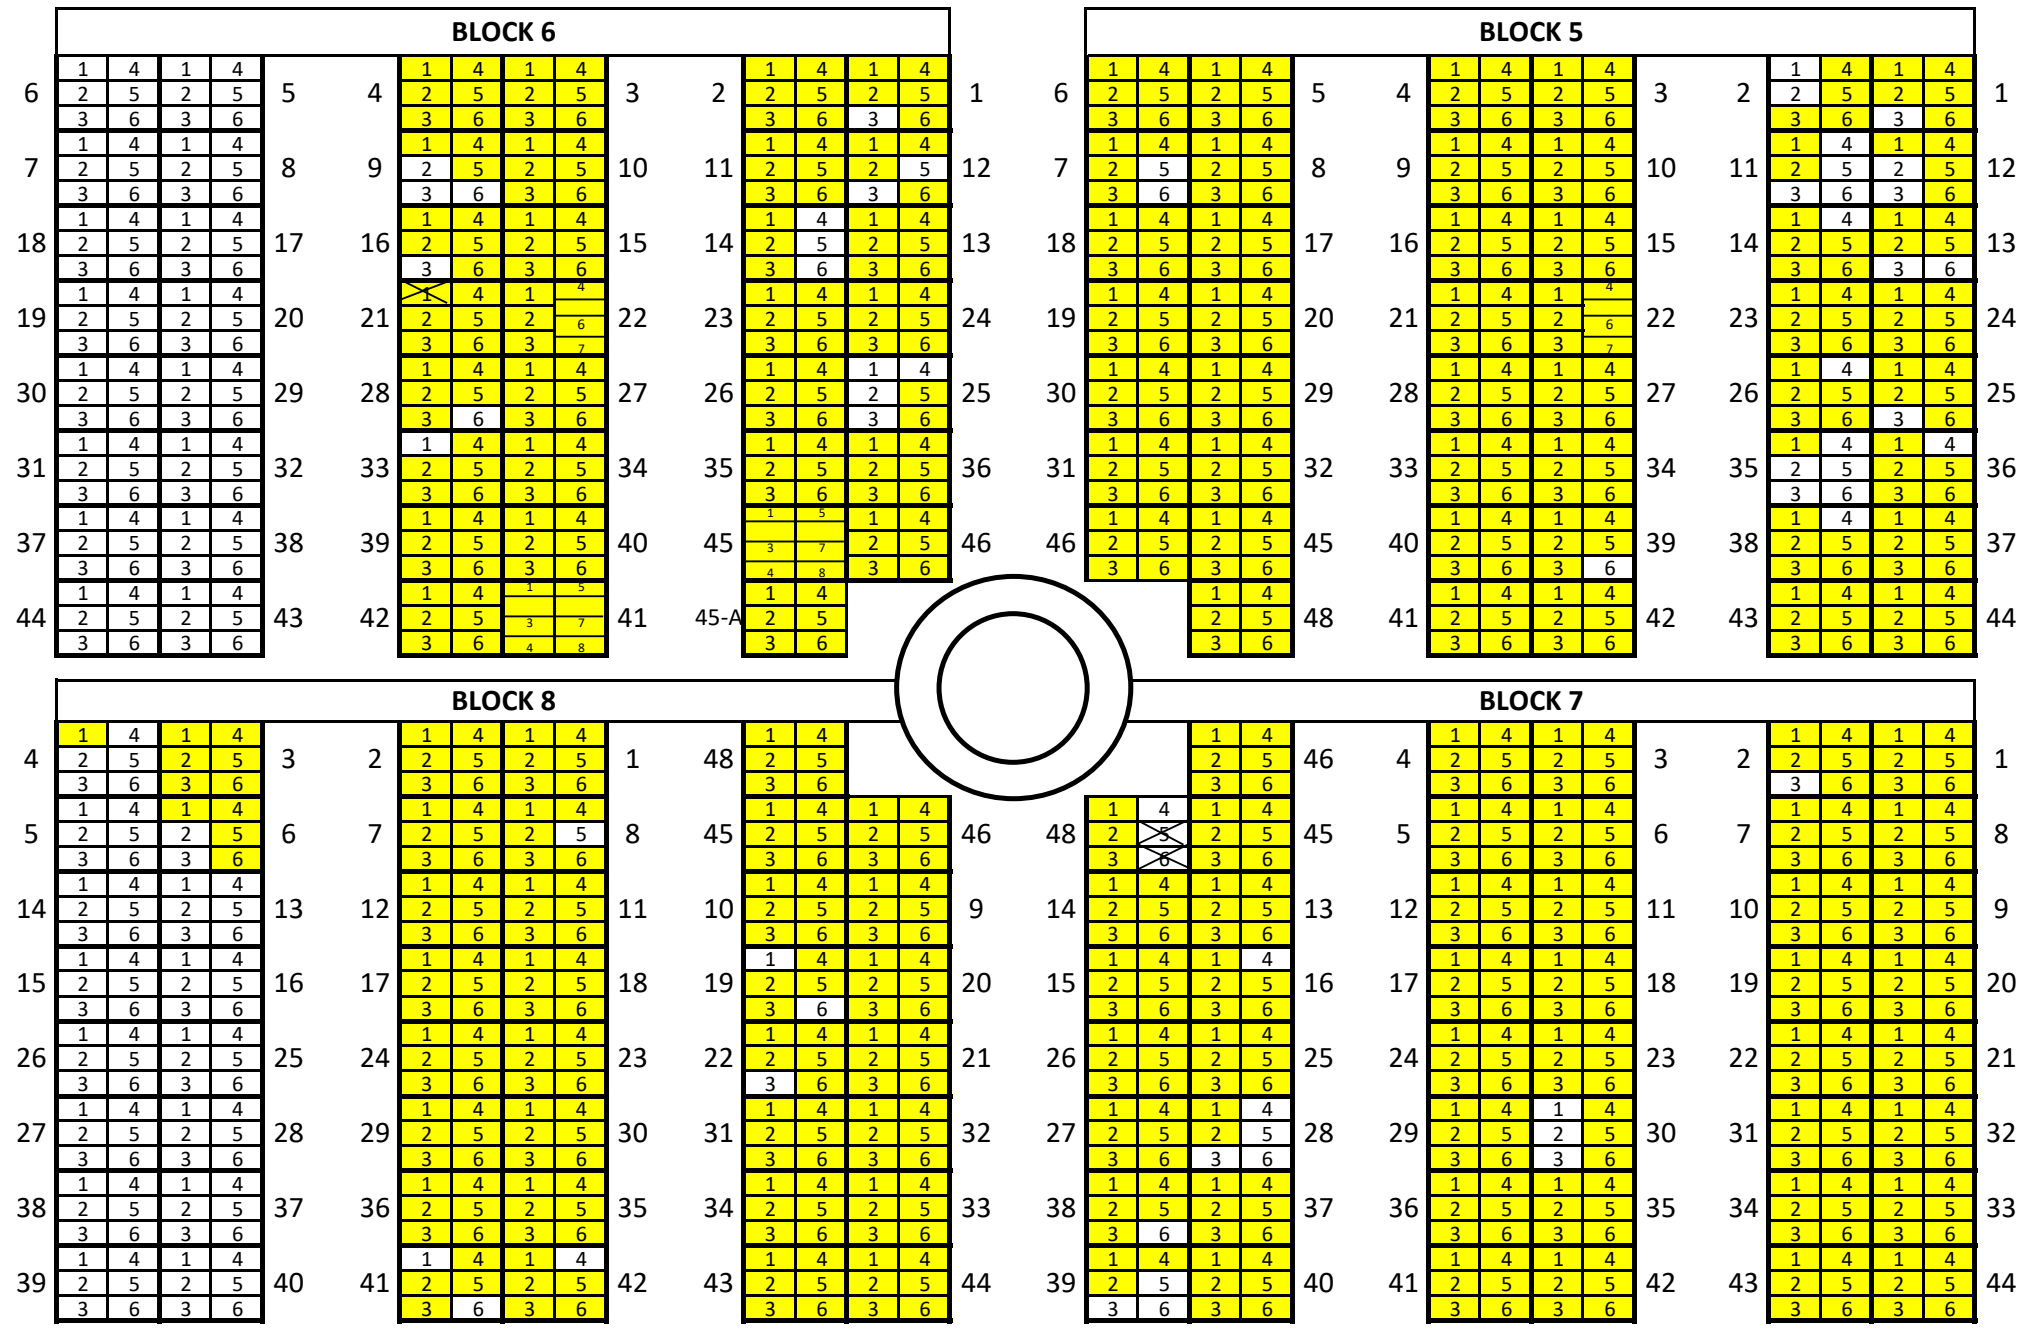

DIVISION 2

GREENWOOD LANE