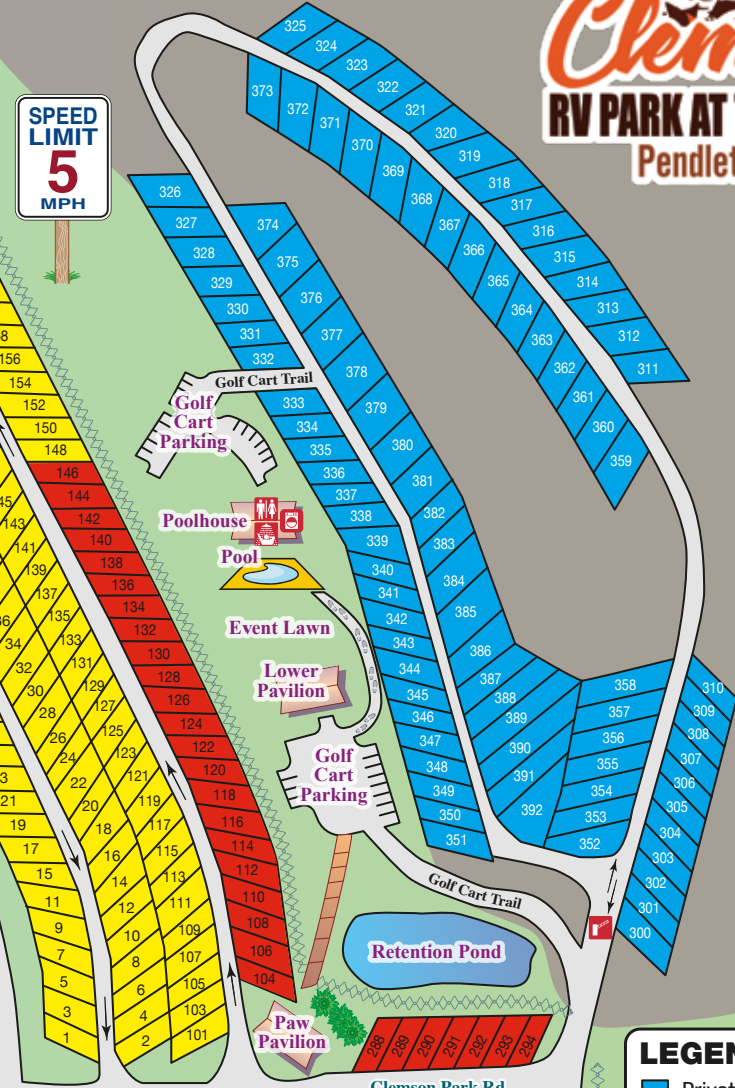

LEGEND

- Privately Owned Site
- Premium Asphalt Site
- Deluxe Concrete Site
- Standard Gravel Site
- Buddy Site
- Restrooms
- Showers
- Laundry
- Dumpster
- Picnic Shelter

Faints Grove