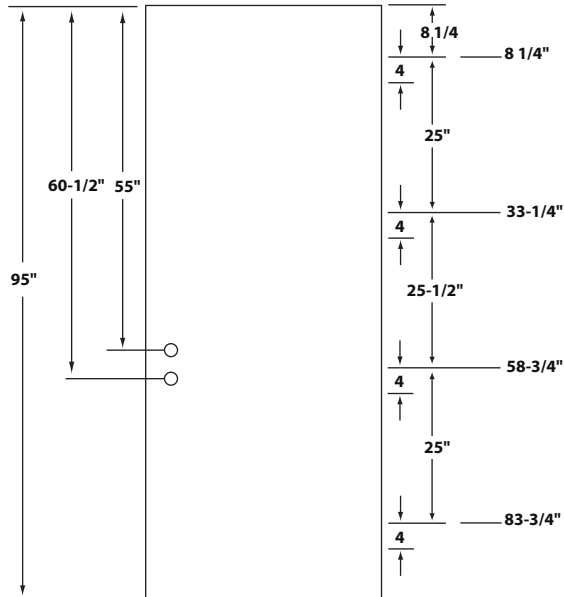

SMOOTH FIBERGLASS

6/8 Door Specs

7/0 Door Specs

8/0 Door Specs

EZ-Fit Door Specs