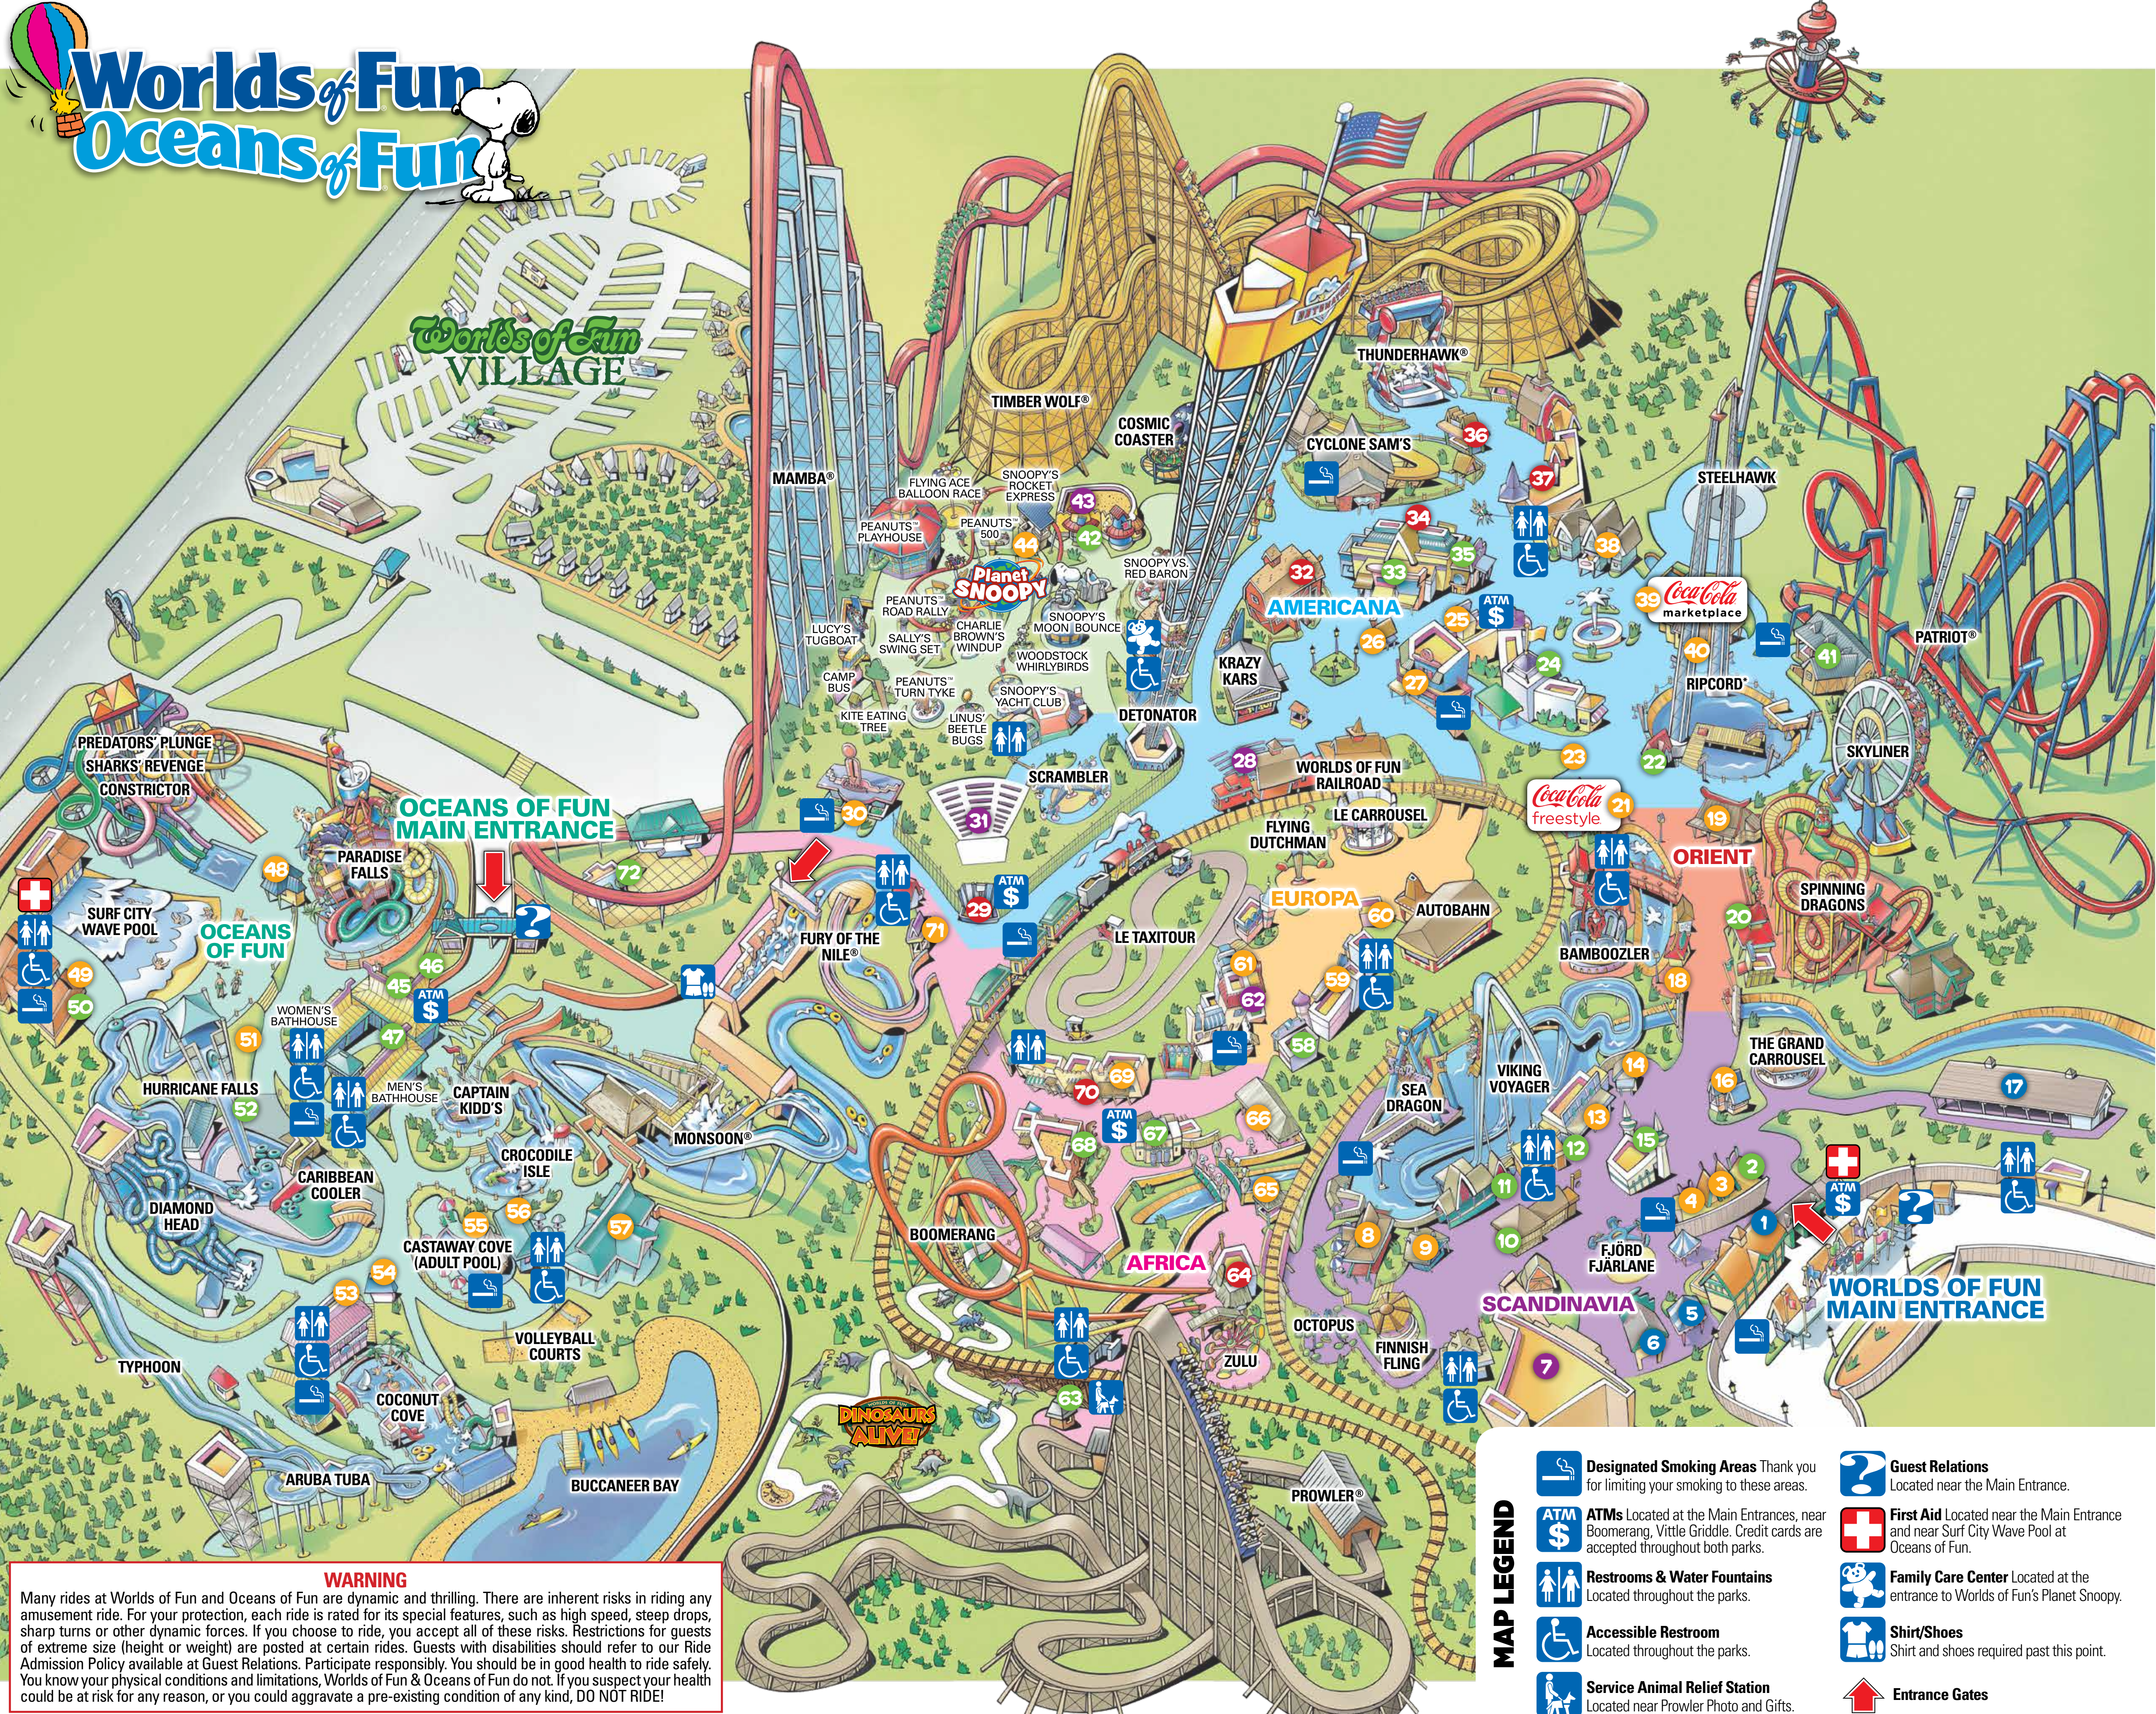

Worlds of Fun Oceans of Fun

- FOOD
- SHOPS
- SHOWS
- GAMES
- CATERED EVENT AREAS

1. ### SCANDINAVIA
2. 1 Tivoli Terrace West
   - 2 Photo Memories
   - 3 Lemon Tree Frozen Yogurt
   - 4 Norma's Funnel Cakes
   - 5 Tivoli Terrace Central
   - 6 Tivoli Terrace East
   - 7 Tivoli Music Hall
   - 8 Chicken Shack
   - 9 Swedish Sipping Chalet
     cotton candy, drinks
   - 10 The Lift
     Fox Racing, Hurley, Roxy
   - 11 Viking Voyager Photo
   - 12 Rentals
     strollers, lockers, wheelchairs
   - 13 Chickie's & Pete's
     crab fries, sports bar
   - 14 Pizzo Pizza
     pizza by the slice
   - 15 Plaza Gifts
   - 16 Nordic Nook
     turkey legs, brats, roasted corn, jumbo dogs
   - 17 Festhaus

1. ### PLANET SNOOPY
2. 42 Snoopy Boutique
     PEANUTS™ souvenirs
   - 43 PEANUTS™ Showplace
   - 44 Snoopy's Refreshments

1. ### OCEANS OF FUN
2. 45 Bender's Surf Shop
   - 46 Oceans of Fun Photos
   - 47 Rentals/Trader Nick's
     lockers, wheelchairs, strollers, tubes, cabanas
   - 48 Auntie Anne's®
   - 49 Beach Bites
     pizza by the slice
   - 50 George's Rafts
     tube rental
   - 51 Food Truck
     Mexican cuisine
   - 52 Toobie or Not Toobie
     tube rental
   - 53 Calypso Café
     burgers, chicken tenders, fries
   - 54 ICEE® Mix It Up
     frozen drinks
   - 55 Belly Up Bar
     21 and older
   - 56 SUBWAY®
   - 57 Chickie's & Pete's®
     Crabfries®, sports bar

1. ### ORIENT
2. 18 Pagoda Soda
     snacks, drinks
   - 19 PANDA EXPRESS™
   - 20 Rickshaw Richard's Imports
   - 21 Coca-Cola freestyle®
     Experience over 100+ beverage choices

1. ### EUROPA
2. 58 Déjà vu
     everything under $5
   - 59 Paisano's
     pizza by the slice
   - 60 Coca-Cola Refresh Station
   - 61 Moulin Rouge Snacks
     popcorn, snacks, drinks
   - 62 Moulin Rouge Theatre

1. ### AFRICA
2. 63 Prowler Photo and Gifts
   - 64 Shooting Gallery
   - 65 Big Jack's Jungle Juice
     frozen drinks, snacks
   - 66 G'rilla Grill
     corn dogs, hot dogs, chicken tenders
   - 67 Moroccan Merchant
   - 68 Dinostore
   - 69 Auntie Anne's®
   - 70 Africa Games
   - 71 Mummy's Yummies
     pretzels, nachos, frozen drinks
   - 72 Mamba Photo

* Additional charge for Dinosaurs Alive! and RipCord.

WARNING
Many rides at Worlds of Fun and Oceans of Fun are dynamic and thrilling. There are inherent risks in riding any amusement ride. For your protection, each ride is rated for its special features, such as high speed, steep drops, sharp turns or other dynamic forces. If you choose to ride, you accept all of these risks. Restrictions for guests of extreme size (height or weight) are posted at certain rides. Guests with disabilities should refer to our Ride Admission Policy available at Guest Relations. Participate responsibly. You should be in good health to ride safely. You know your physical conditions and limitations, Worlds of Fun & Oceans of Fun do not. If you suspect your health could be at risk for any reason, or you could aggravate a pre-existing condition of any kind, DO NOT RIDE!