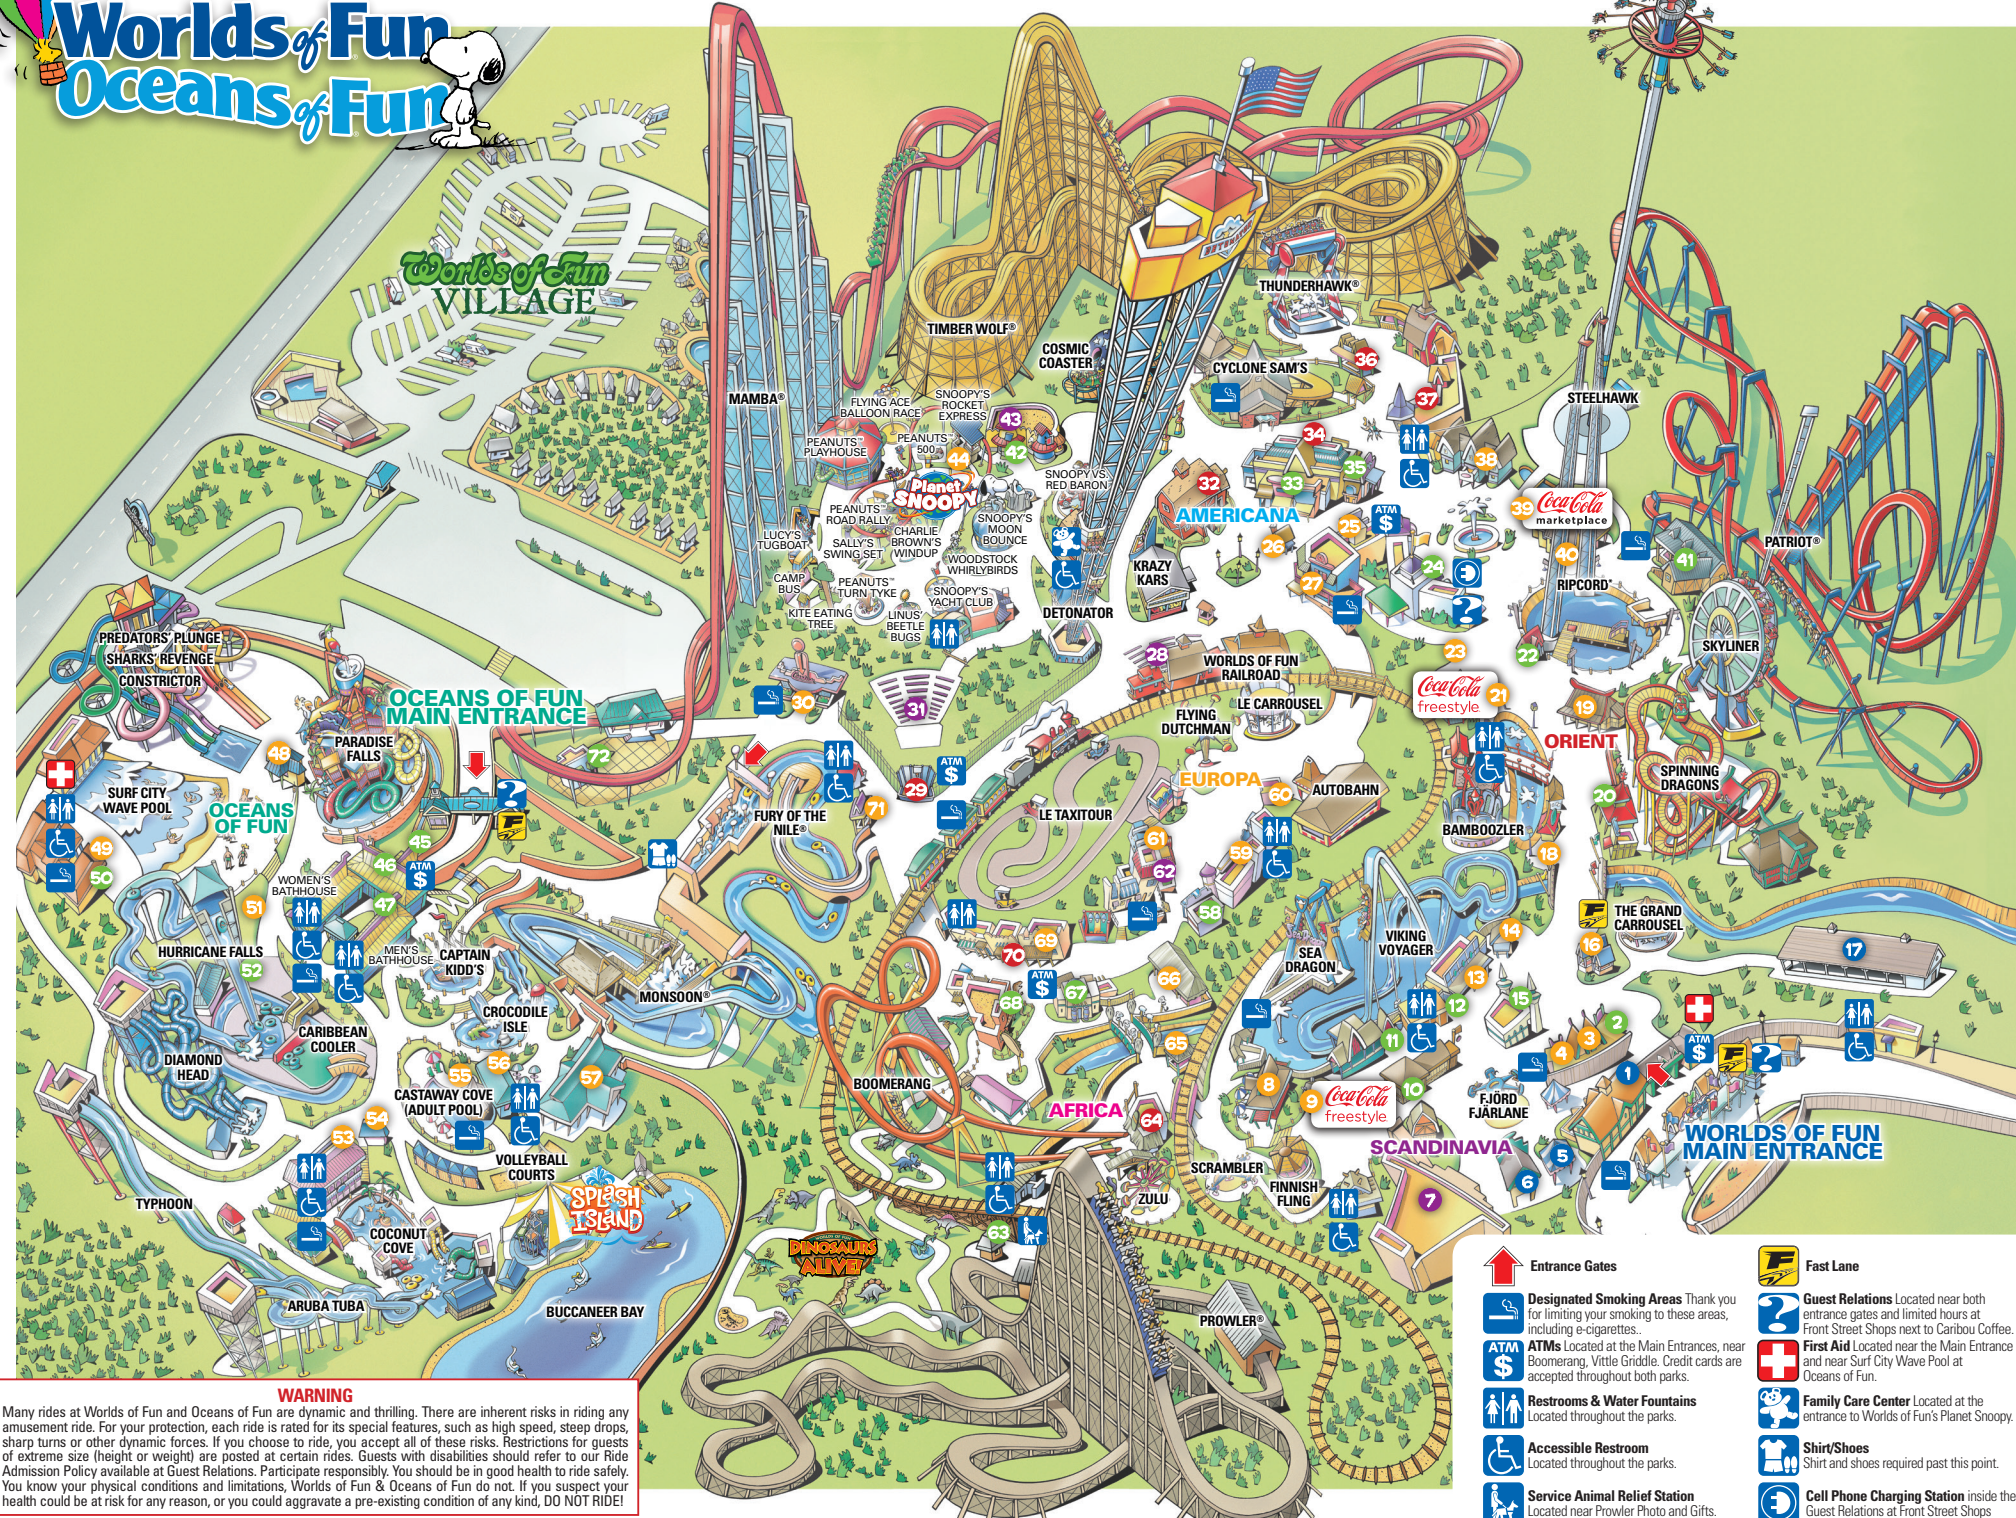

Worlds of Fun Oceans of Fun

Worlds of Fun VILLAGE

OCEANS OF FUN MAIN ENTRANCE

WORLD'S OF FUN MAIN ENTRANCE

- FOOD
- SHOPS
- SHOWS
- GAMES
- CATERED EVENT AREAS

1. **SCANDINAVIA**
1. 1 Tivoli Terrace West
  2. 2 Photo Memories
  3. 3 Soft Serve Ice Cream & Yogurt
  4. 4 Norma's Funnel Cakes
  5. 5 Tivoli Terrace Central
  6. 6 Tivoli Terrace East
  7. 7 Tivoli Music Hall
  8. 8 Chicken Shack
  9. 9 Coca-Cola freestyle® Experience over 100+ beverage choices
  10. 10 The Lift Fox Racing, Hurley, Roxy
  11. 11 Viking Voyager Photo
  12. 12 Rentals strollers, lockers, wheelchairs
  13. 13 Chickie's & Pete's crab fries, sports bar
  14. 14 Pizzo Pizza pizza by the slice
  15. 15 Plaza Gifts
  16. 16 Nordic Nook turkey legs, brats, roasted corn, jumbo dogs
  17. 17 Festhaus
3. **ORIENT**
1. 18 Pagoda Soda snacks, drinks
  2. 19 PANDA EXPRESS™
  3. 20 Rickshaw Richard's Imports
  4. 21 Coca-Cola freestyle® Experience over 100+ beverage choices
5. **AMERICANA**
1. 22 RipCord Merchandise
  2. 23 RipCord Refreshments pretzels, drinks
  3. 24 Front Street Shops Caricatures, CINNABON, Peppermint Patty's Candy Shop, Front Street Emporium, Caribou Coffee™
7. **EUROPA**
1. 25 Vittle Griddle burgers, chicken tenders, fries
  2. 26 ICEE® MIX IT UP frozen drinks
  3. 27 Battle Creek BarBQ smoked meats and full service bar
  4. 28 Country Junction
  5. 29 Three Point Challenge
  6. 30 Coasters Drive-In burgers, shakes, chicken tenders
9. **AFRICA**
1. 31 Heart of America Theatre
  2. 32 Detonator Games
  3. 33 Cyclone Sadie's Antique Photos
  4. 34 Games Street USA
  5. 35 Airbrush Artist
  6. 36 ThunderHawk Games
  7. 37 Joe Cool Arcade
  8. 38 SUBWAY®
  9. 39 Coca-Cola Marketplace™ Featuring Coca-Cola freestyle® with 100+ beverage choices
  10. 40 Americana Food Court Grandma's Funnel Cakes, Pizza Pier, Double Dip, Gyros Express
  11. 41 Patriot Landing photos, gifts
11. **PLANET SNOOPY**
1. 42 Snoopy Boutique PEANUTS™ souvenirs
  2. 43 PEANUTS™ Showplace
  3. 44 Snoopy's Refreshments
13. **OCEANS OF FUN**
1. 45 Oceans of Fun Photos
  2. 46 Bender's Surf Shop lockers, wheelchairs, strollers, tubes, cabanas
  3. 48 Auntie Anne's®
  4. 49 Beach Bites pizza by the slice
  5. 50 George's Rafts tube rental
  6. 51 Food Truck Mexican cuisine, draft and bottled beer
  7. 52 Toobie or Not Toobie tube rental
  8. 53 Calypso Café burgers, chicken tenders, fries
  9. 54 ICEE® MIX IT UP frozen drinks
  10. 55 Belly Up Bar 21 and older
  11. 56 SUBWAY®
  12. 57 Chickie's & Pete's® Crabfries®, sports bar
15. **EUROPA**
1. 58 Déjà vu
  2. 59 Paisano's pizza by the slice
17. **AFRICA**
1. 60 Coca-Cola® Refresh Station
  2. 61 Moulin Rouge Snacks popcorn, snacks, drinks
  3. 62 Moulin Rouge Theatre
19. **AFRICA**
1. 63 Prowler Photo and Gifts
  2. 64 Shooting Gallery
  3. 65 Big Jack's Jungle Juice frozen drinks, snacks
  4. 66 G'rilla Grill assorted hot dogs, corn dogs, chicken tenders
  5. 67 Moroccan Merchant
  6. 68 Dinostore
  7. 69 Auntie Anne's®
  8. 70 Africa Games
  9. 71 Yummy's Yummies pretzels, nachos, frozen drinks
  10. 72 Mamba Photo
21. *Additional charge for Dinosaurs Alive! and RipCord.