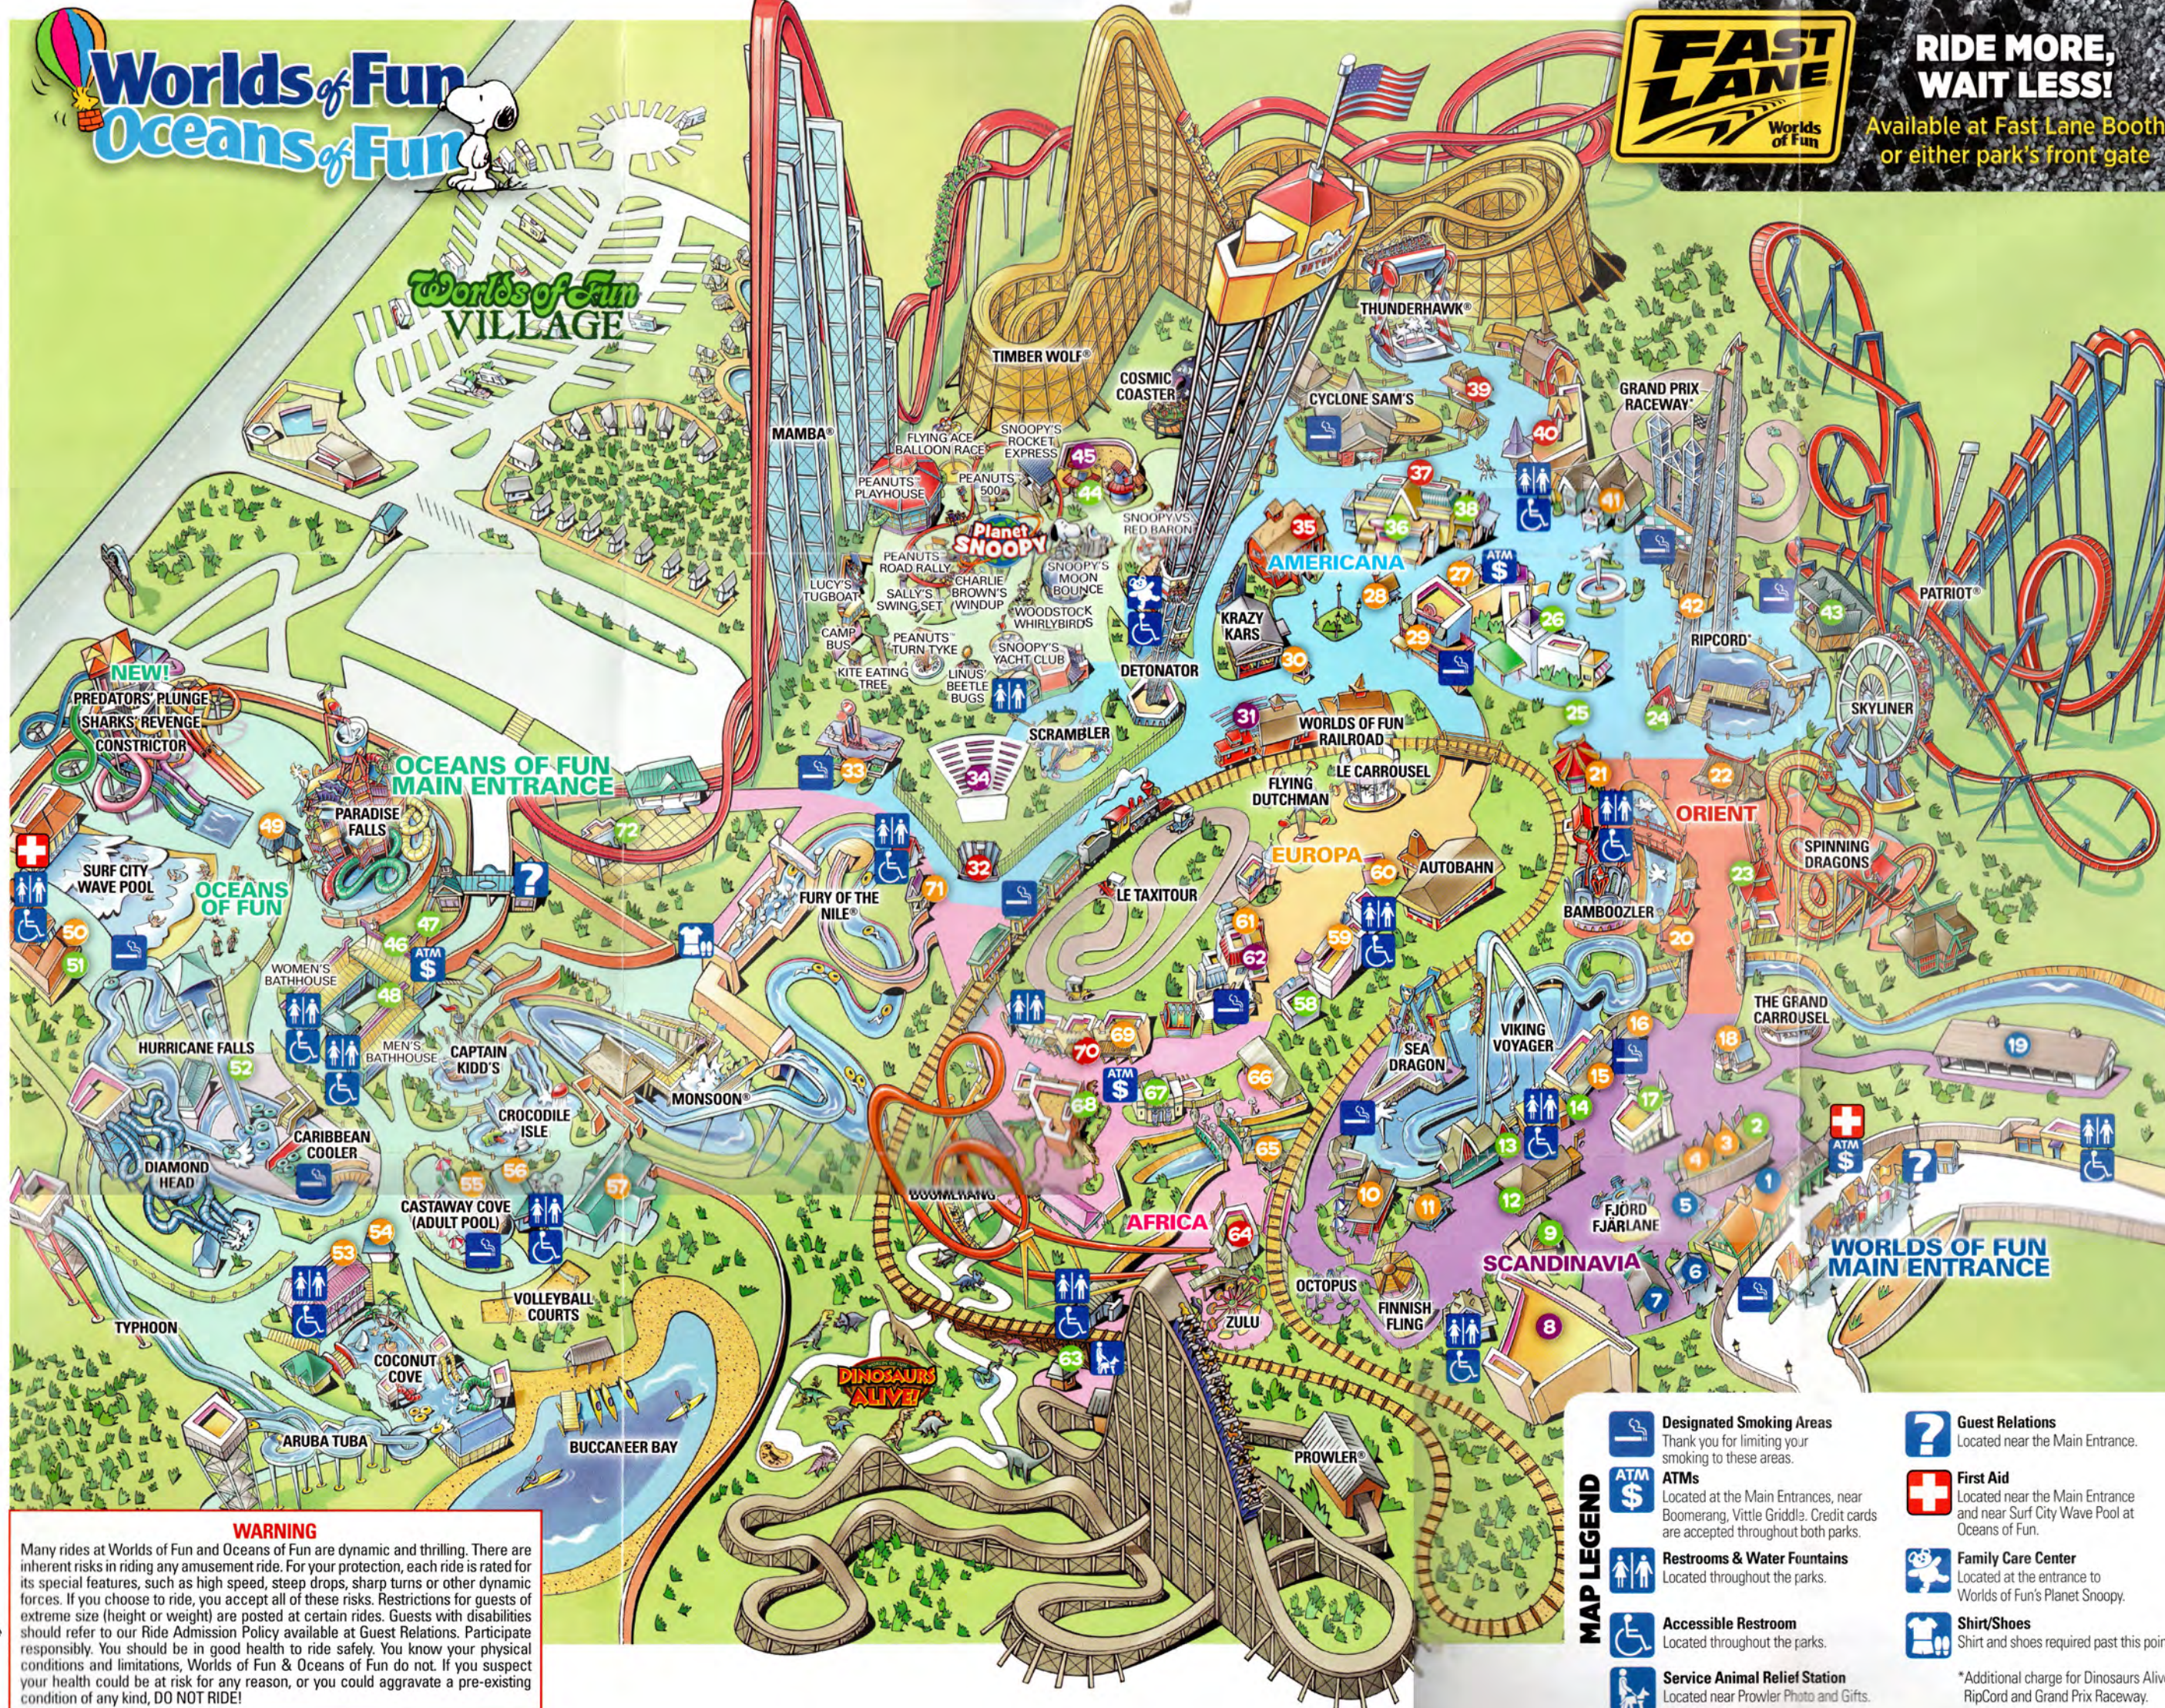

LIVE ENTERTAINMENT

Please check the Park Information Centers or Theaters for today's show times!

PARTY ROCKIN' 40 YEARS

April 13 – September 8
Moulin Rouge Theater

In celebration of our 40th anniversary, the cast of Party Rockin' perform favorite Rock 'N' Roll hits from our last 40 years.

BUSTIN' OUT BROADWAY

June 3 – August 11
Moulin Rouge Theater

Join the talented cast of Bustin' Out Broadway for the best Pop and Rock music from the Broadway stage.

MADE IN AMERICA

June 8 – August 11
Country Junction Theater

Kick back and relax with the cast of MADE IN AMERICA for the hottest hits from today's Country music.

GREASE MONKEYS

June 7 – August 11
Scandinavia Plaza

Put on the brakes and get your timing back on track with the dynamic drumming and powertrain percussion of the GREASE MONKEYS.

HOOF-N-WOOL ROUNDUP

May 18 – August 18
Country Junction Theater

Join the Clements and their four legged friends for a one of a kind dog and pony show!

SNOOPY'S HOT SUMMER LIGHTS

May 31 – September 2
Africa/Europa

Grab your camera and join the PEANUTS™ gang for a nighttime lighting extravaganza. After dark when the park closes at 9:00 or later.

TEAM CHARLIE BROWN

April 13 – September 8
PEANUTS™ Showplace

Join Charlie Brown and the whole PEANUTS™ gang for music, fun and some special surprises.

PEANUTS™ APPEARANCES

Daily
Planet Snoopy

You can meet Charlie Brown, Snoopy and the whole PEANUTS™ gang each day at Planet Snoopy!

RIDE MORE, WAIT LESS!
Available at Fast Lane Booth or either park's front gate

- FOOD
- SHOPS
- SHOWS
- GAMES
- CATERED EVENT AREAS

- **SCANDINAVIA**
  - 1 Tivoli Terrace West
  - 2 Photo Memories
  - 3 Lemon Tree Frozen Yogurt self-serve frozen yogurt
  - 4 Norma's Funnel Cakes funnel cakes, frozen drinks
  - 5 Tivoli Terrace South
  - 6 Tivoli Terrace Central
  - 7 Tivoli Terrace East
  - 8 Tivoli Music Hall
  - 9 For Girls Only
  - 10 Chicken Shack
  - 11 Swedish Shipping Chalet cotton candy, drinks
  - 12 The Lift Fox Racing, Hurley, Roxy
  - 13 Viking Voyager Photo
  - 14 Rentals strollers, lockers, wheelchairs
  - 15 All Stars Grill sandwiches, salads, beer, sports
  - 16 Pizzo Pizza pizza by the slice
  - 17 Plaza Gifts
  - 18 Nordic Nook turkey legs, brats, roasted corn
  - 19 Festhaus
- **ORIENT**
  - 20 Pagoda Soda snacks, drinks
  - 21 Tibetan Treats kettle corn, cotton candy
  - 22 PANDA EXPRESS™ Chinese favorites
  - 23 Rickshaw Richard's Imports
- **AMERICANA**
  - 24 RipCord Merchandise
  - 25 Coca-Cola Marketplace
  - 26 Front Street Shops Caricatures, CINNABON, Peppermint Patty's Candy Shop, Front Street Emporium, Caribou Coffee™, Charlie's Caps
  - 27 Vittle Griddle burgers, chicken, fries
  - 28 ICEE® Mix It Up frozen drinks
  - 29 Battlecreek Barbeque smoked meats and full service bar
  - 30 Wet Yer Whistle drinks, snacks
- **AFRICA**
  - 31 Country Junction
  - 32 Three Point Challenge
  - 33 Coasters Drive-In burgers, shakes, chicken tenders
  - 34 Heart of America Theatre
  - 35 Detonator Games
  - 36 Cyclone Sadie's Antique Photos
  - 37 Games Street USA
  - 38 Airbrush Artist
  - 39 ThunderHawk Games
  - 40 Joe Cool Arcade
  - 41 SUBWAY subs, chips, drinks
  - 42 Americana Food Court Grandma's Funnel Cakes, Double Dip, Gyros Express, Pizza Pier
  - 43 Patriot Landing photos, gifts
- **EUROPA**
  - 58 Déjà vu everything under $5
  - 59 Paisano's artisan pizza
  - 60 Coca-Cola Refresh Station
  - 61 Moulin Rouge Snacks popcorn, snacks, drinks
  - 62 Moulin Rouge Theatre
- **PLANET SNOOPY**
  - 44 Snoopy Boutique PEANUTS™ souvenirs
  - 45 PEANUTS™ Showplace
- **OCEANS OF FUN**
  - 46 Bender's Surf Shop
  - 47 Oceans of Fun Photos
  - 48 Rentals lockers, wheelchairs, strollers, tubes, cabanas
  - 49 Papaya Pete's desserts and treats
  - 50 Beach Bites artisan pizza
  - 51 George's Rafts tube rental
  - 52 Toobie or Not Toobie tube rental
  - 53 Calypso Café burgers, chicken, fries
  - 54 ICEE® Mix It Up frozen drinks
  - 55 Belly Up Bar frozen drinks, beer, wine – 21 and older
  - 56 SUBWAY subs, chips, drinks
  - 57 Chickie's & Pete's® Crabfries®, sports bar