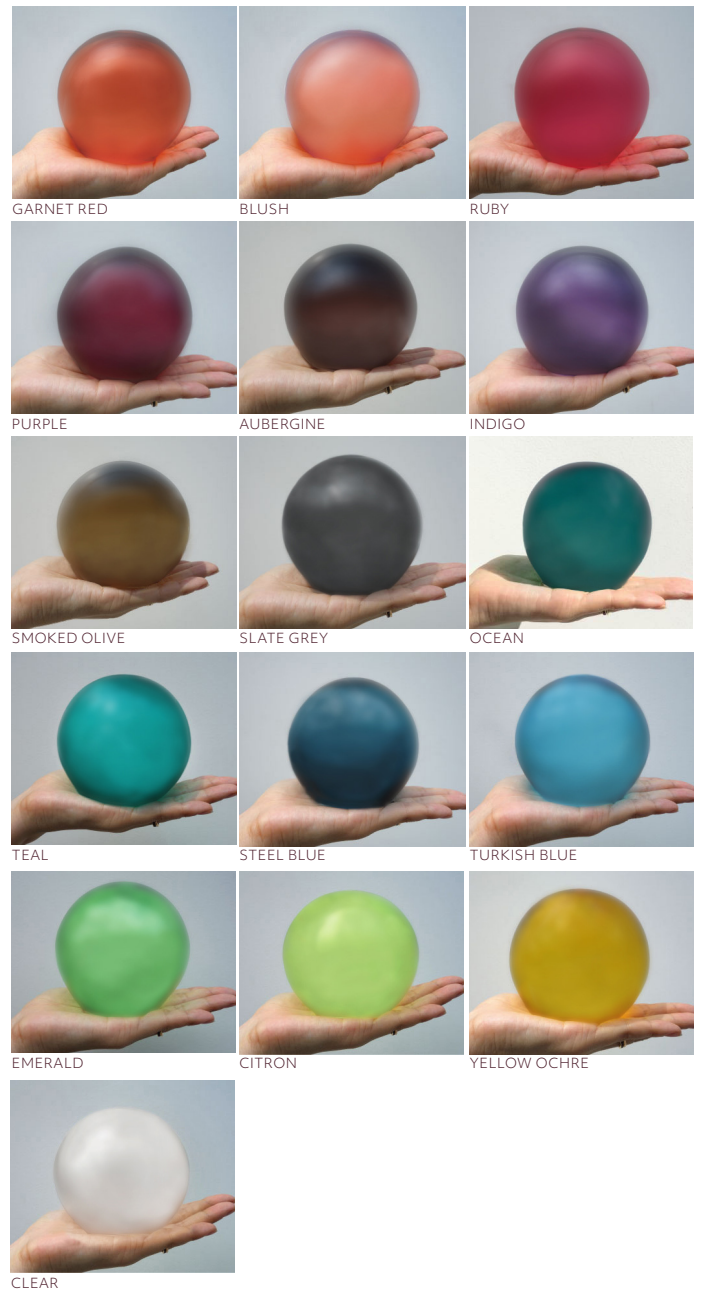

CURIOSA

GLASS COLOURS

Glass samples can be ordered from our contact page on the website. These colours are only a guide. When glass is free hand-blown the colour will naturally vary depending on the shape and thickness of the piece.

Any small imperfections within the glass such as bubbles, swirls, slight variations in shape, colour and size are part of the hand-blown process.

TRANSPARENT

DIFFUSE

SEMI-OPAQUE

Diffuse colours are created by sand-blasting the transparent glass to create a diffused effect. These colours are only a guide, exact finish may vary.

Get in touch with our Sales Team:

Tel: +44(0) 1629 826284

Email: studio@curiousa.co.uk

OPTIONS

FLEX

The fabric twisted flex is stocked in ten colours.
Round flex and additional colours are also available.
All pendants are supplied with 1m of adjustable flex but can be specified to any length.