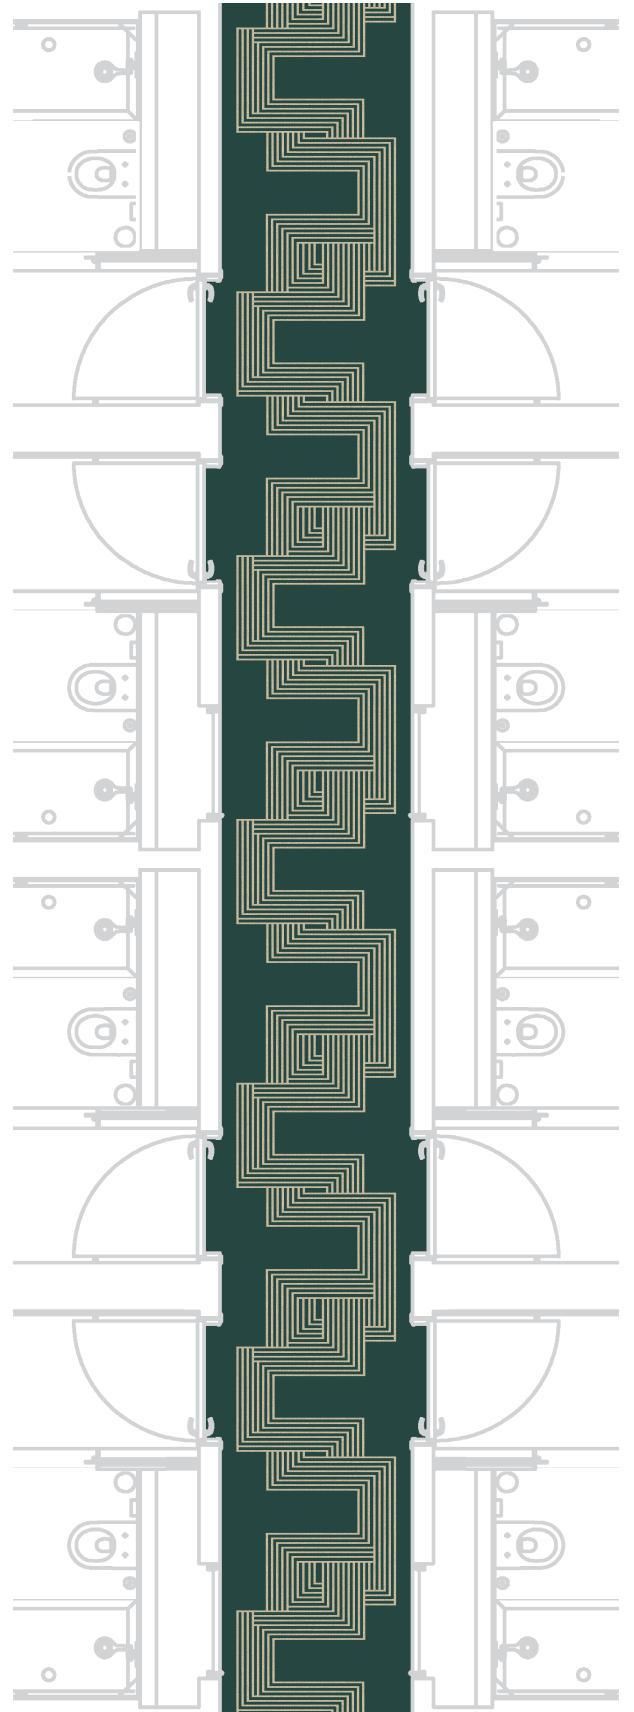

144

1113

1696

190002-8539-A-19
150 x 215 cm

DANSK WILTON
Pattern Inspiration - Deco-Metric
All rights reserved