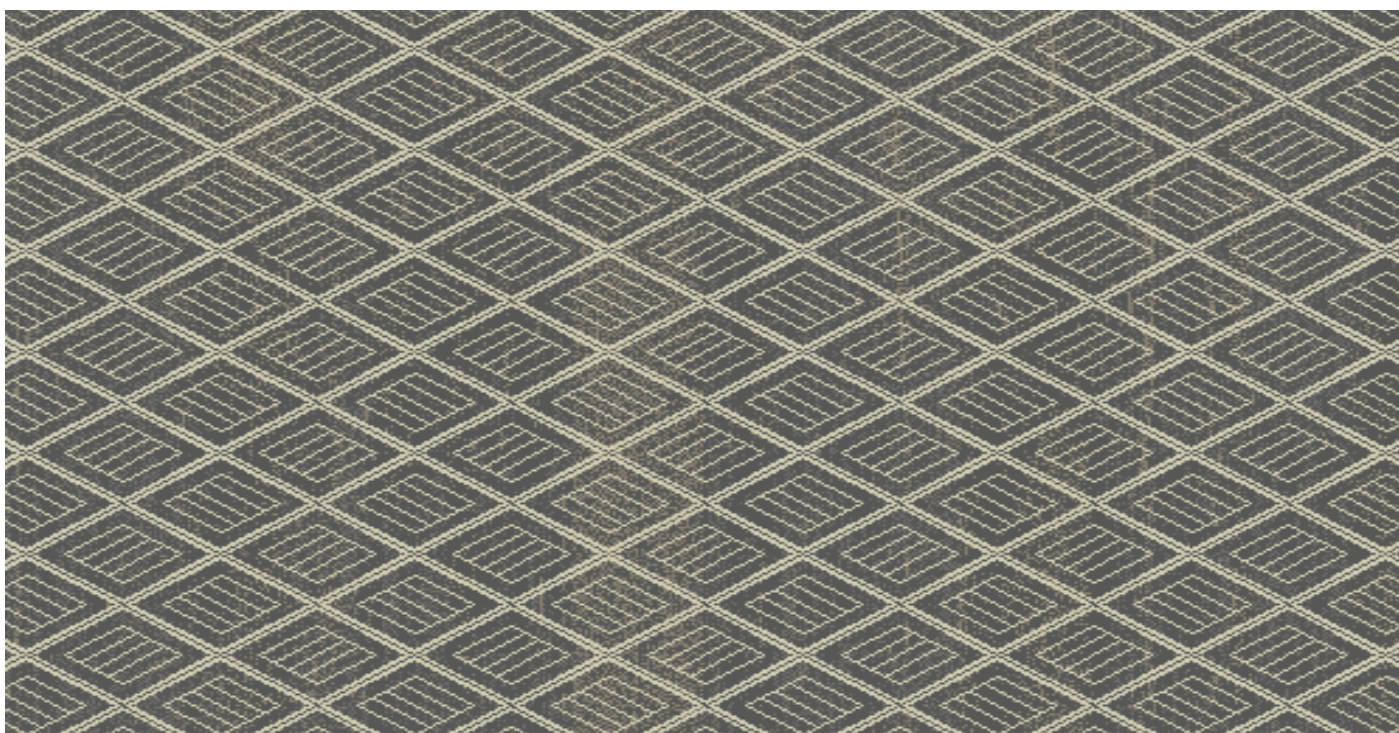

190641-8849-D-20
200 x 400 cm

COAL

BIRCH

SLATE

OAK

190641-8849-E-20
200 x 400 cm

COAL

SLATE