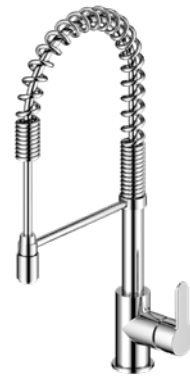

● ●
Soothe Shower Mixer
9503819

●
Soothe Shower Mixer with Diverter
9503820