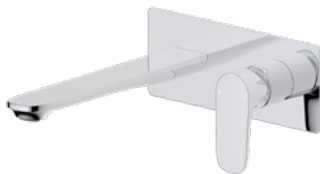

Silk Wall Mixers feature Mizu's Universal Inwall Body, meaning you can change the shape and colour of your tapware as many times as you want without delaying your build. Learn more on page 18.