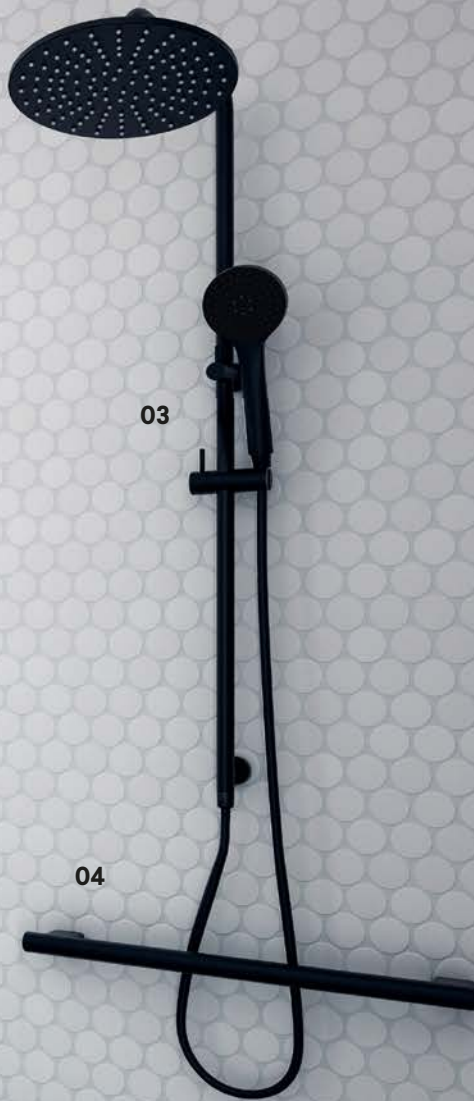

Drift Assisted Living Accessories

Drift 135° Angled Grab Rail

2218611
240mm x 670mm
Tube diameter 32mm
Available in left and right hand

Combining functionality and design, the Drift Assisted Living collection delivers an added level of safety, care and comfort in the bathroom without compromising on style.

Drift Straight Grab Rail

2218607
360mm, 660mm, 860mm
Tube diameter 32mm

Drift 90° Angled Shower Grab Rail

2218615
480mm x 1230mm
Reversible for left and right installation
Includes sliding shower bracket

- 01 Drift 135° Angled Grab Rail Right
- 02 Drift Straight Toilet Roll Holder
- 03 Drift Twin Water Rail Shower
- 04 Drift Straight Grab Rail 660mm

A helping hand in the bathroom

Whether it's to manoeuvre on and off the toilet, steady yourself in the shower or if you're just thinking of future proofing your space - our sophisticated range of grab rails make moving around the bathroom easier.