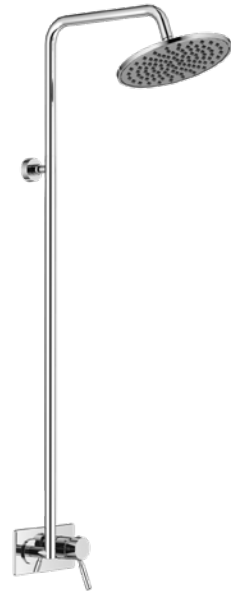

Drift MK2 Tapware

Drift MK2 Basin Mixer

9509112
WELS 5 star, 6ltr/min
Reach: 117mm

The Drift MK2 Basin Mixer sees the ever-popular pin lever design refined. Representing quality and proven reliability, the Drift MK2 range is an uncompromising evolution.

Drift Curved Basin Outlet

9505220
WELS 4 star, 7.5ltr/min
Reach: 200mm
Curved Bath Outlet also available in 160mm, 200mm, 250mm
160mm, 200mm and 250mm bath outlet available in Matte Black
250mm bath outlet available in Brushed Nickel and Brushed Gold

Drift Showers

Drift Twin Waterrail Shower
 9512143
 WELS 3 star, 9ltr/min
 300mm brass overhead shower
 Suitable for retrofit
 3 function handpiece
 ABS overhead also available
 in Chrome and Matte Black

A generous overhead shower paired with a multi function handpiece provides a customised showering experience. With integrated waterrail technology, this is an easy changeover for most bathrooms.

Drift Column Shower with Mixer
 9503822
 Showerhead sold separately