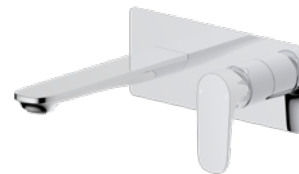

Silk Wall Basin Mixer Set Kit

9512008
WELS 5 Star, 6ltr/min
Reach: 183.5mm
Kit includes Universal Inwall Body and handle trim set