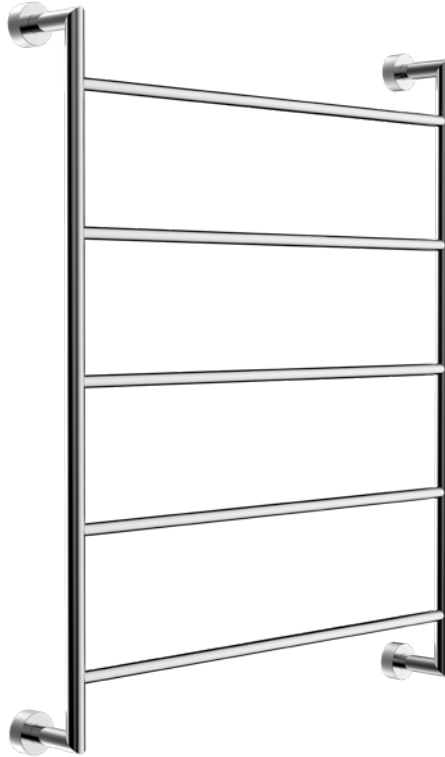

Drift Hi-Rise Shower
 9505904
 WELS 3 star, 6ltr/min
 Chrome with white face

Drift Ceiling Shower Arm
 9504027
 300mm
 Showerhead sold separately

Drift Gooseneck Shower Arm
 9503825
 Reach: 400mm
 Showerhead sold separately

Drift Wall Straight Shower Arm
 9503826
 Reach: 340mm
 Showerhead sold separately
 Wall Dropper Arm also available
 in Chrome only

Drift Accessories

Drift Heated Towel Rail

9506131
850 x 760mm, 1050 x 760mm
1050 x 550mm, 850 x 550mm
Stainless Steel (grade 304)
Polished Stainless Steel finish
Hardwired
Projection: 100mm