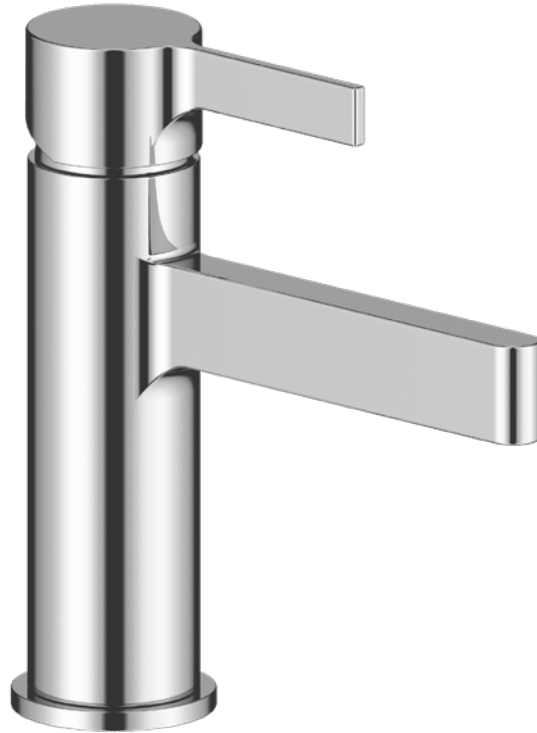

An evolution of the pin lever design, Stream's flat, thin lines are made to transform any space.

Complete the look

01 Stream Basin Mixer
02 Stream Wall Bath Mixer Set

Pin lever evolution

A new take on the popular pin lever profile, Stream delivers the next generation in tapware design – celebrating flat, organic lines.

02

01

Stream Tapware

Stream Basin Mixer
9507491
WELS 5 Star, 6ltr/min
Reach: 124mm

The Mizu Stream Basin Mixer demonstrates the evolution of the classic pin lever design, featuring a concealed aerator for a sleek and seamless look.

Stream Extended Basin Mixer
9507492
WELS 5 star, 6ltr/min
Reach: 150mm

Stream Wall Basin Mixer Set
9507496
WELS 4 star, 7.5ltr/min
Reach: 203mm

Stream Wall Bath Mixer Tap Set
9507495
Reach: 200mm

Stream Wall Basin Mixer Set with 2 Cover Plate Design
9560008
WELS 4 star, 7.5ltr/min
Reach: 200mm

Stream Heated Towel Rail
 9508760
 Stainless Steel (304 grade)
 Polished or Brushed Stainless Steel
 and Matte Black
 Hardwired or plug-in
 450 x 600mm, 800 x 600mm,
 1050 x 600mm

Taking notes from the Stream tapware range, the sleek and modern Stream Heated Towel Rail is beautiful addition to any bathroom.