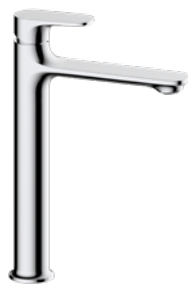

Silk Extended Height Basin Mixer

9510738
WELS 5 Star, 6ltr/min
Reach: 164.5mm