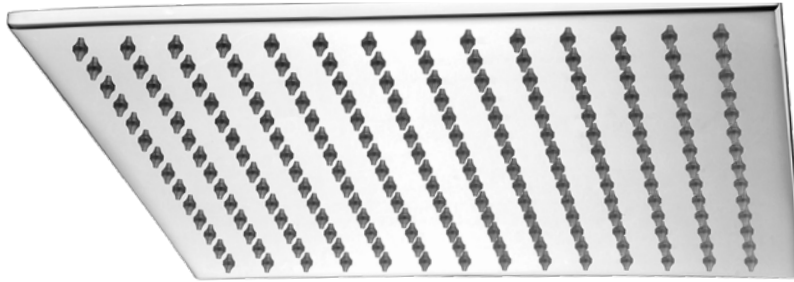

Bloc Overhead Shower
9505041
WELS 3 star, 9ltr/min
200mm, 300mm
Solid Brass construction

Crafted from solid brass with silicone nozzles, this generous overhead shower is a sophisticated upgrade to take the daily showering ritual to a new level.

Bloc Ceiling Shower Arm
9504030
300mm
Showerhead sold separately

Bloc Wall Straight Shower Arm
9504029
Reach: 385mm
Showerhead sold separately