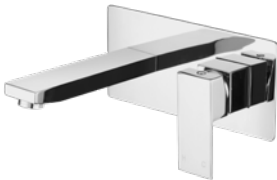

Drift Wall Straight Shower Arm
 9503826
 Reach: 340mm
 Showerhead sold separately
 Wall Dropper Arm also available
 in Chrome only

Drift Accessories

Drift Heated Towel Rail

9506131
850 x 760mm, 1050 x 760mm
1050 x 550mm, 850 x 550mm
Stainless Steel (grade 304)
Polished Stainless Steel finish
Hardwired
Projection: 100mm

Statement angles

Mizu Bloc has it all, from heated towel rails and accessories to a complete tapware and shower collection. The striking, geometric lines of the range are made to impress.

Bloc Tapware

Bloc MK2 Basin Mixer
9508067
WELS 4 star, 7.5ltr/min
Reach: 114mm

A bold design with dramatic lines creates a tactile feel in a modern setting. This confident look pairs perfectly with geometric basins and furniture.

Bloc MK2 Extended Basin Mixer
9508068
WELS 4 star, 7.5ltr/min
Reach: 146mm