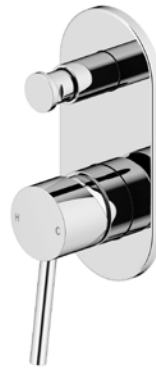

Complete the look

01 Drift MK2 Floor Mount Bath Mixer
02 Drift Twin Water Rail Shower

01

02

On-trend finishes

Make a statement with a complete and cohesive bathroom collection that includes everything from tapware and showers to accessories. Make it yours with finish options in chrome, matte black, brushed nickel, brushed gold and brushed gunmetal.

Drift MK2 Tapware

Drift MK2 Basin Mixer

9509112
WELS 5 star, 6ltr/min
Reach: 117mm

The Drift MK2 Basin Mixer sees the ever-popular pin lever design refined. Representing quality and proven reliability, the Drift MK2 range is an uncompromising evolution.

Drift MK2 Mid Basin Mixer

2259716
WELS 5 star, 6ltr/min
Reach: 140mm

Drift MK2 Extended Basin Mixer

9509113
WELS 5 star, 6ltr/min
Reach: 155mm

Drift MK2 Wall Basin Mixer Set Kit

9510608
WELS 4 star, 7.5ltr/min
Reach: 191mm

Drift MK2 Wall Basin Mixer Set with 2 Cover Plate Design Kit

9511220
WELS 4 star, 7.5ltr/min
Reach: 191mm

Drift MK2 Shower Mixer Kit

2263870
200mm Extended Lever
Handle available in chrome and matte black (2268043)