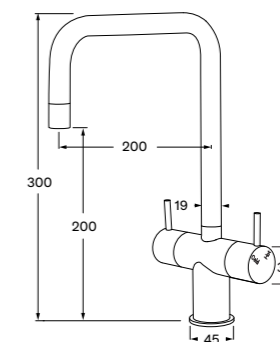

Scala mini

Perfect for smaller spaces such as powder rooms and apartments, the mini collection has Scala's high-quality finish and elegant styling in dimensions that are reduced by 25%.

Basin mixer
WELS 5 star, 5 lt/min
225940

Extended basin mixer
WELS 5 star, 5 lt/min
225950

Sink mixer curved spout large

WELS 5 star, 5.5 lt/min

Right hand 225942
Left hand 2262895

Basin/sink mixer curved spout small

WELS 5 star, 5.5 lt/min

Right hand 225941
Left hand 2262894

Sink mixer square spout large

WELS 5 star, 5.5 lt/min

Right hand 225944
Left hand 2262897

Basin/sink mixer square spout small

WELS 5 star, 5.5 lt/min

Right hand 225943
Left hand 2262896

Twin handle sink mixer curved spout large

WELS 5 star, 5 lt/min

225946

Twin handle basin/sink mixer curved spout small

WELS 5 star, 5 lt/min

225945

Twin handle sink mixer square spout large

WELS 5 star, 5 lt/min

225948

Twin handle basin/sink mixer square spout small

WELS 5 star, 5 lt/min

225947