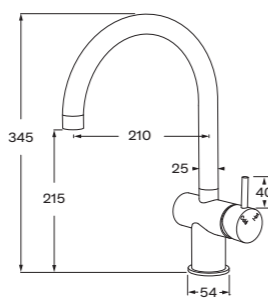

WELS 4 star - 7.5 lt/min

2263005

**316 Stainless steel standard lever shower/bath mixer**

2262975

**316 Stainless steel wall top assembly**

2263003

**316 Stainless steel 25mm wall outlet curved**

WELS 6 star, 3 lt/min