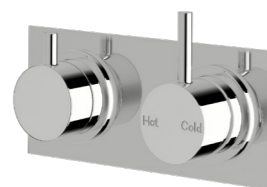

Mixer diverter system

Right hand – 2262913