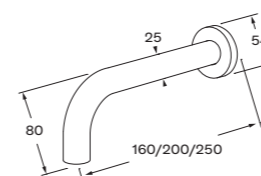

WELS 4 star - 7.5 lt/min

2263005

**316 Stainless steel standard lever shower/bath mixer**

2262975

**316 Stainless steel wall top assembly**

2263003

**316 Stainless steel 25mm wall outlet curved**

WELS 6 star, 3 lt/min