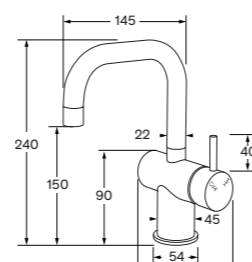

Sink/basin mixers

You can continue the Scala look throughout your home by adding these sink or basin mixers to your laundry or kitchen.

Sink mixer curved spout large

WELS 4 star, 7.5 lt/min

Right hand 2261624
Left hand 2251955

Basin/sink mixer curved spout small

WELS 4 star, 7.5 lt/min

Right hand 2261620
Left hand 2262898

Sink mixer square spout large

WELS 4 star, 7.5 lt/min

Right hand 2261625
Left hand 2263000

Basin/sink mixer square spout small

WELS 4 star, 7.5 lt/min

Right hand 2261621
Left hand 2262899

Sink mixer pullout

WELS 4 star, 6.5 lt/min

2262998

Gooseneck pullout sink mixer

WELS 5 star, 6 lt/min

2 function 2263089

Horizontal pullout sink mixer

WELS 5 star, 6 lt/min

2 function 2263090