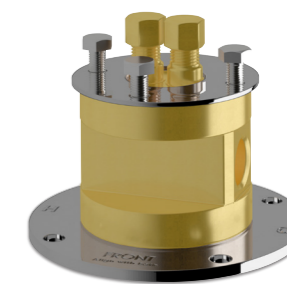

WELS 5 star, 5.5 lt/min  
2264060

**Floor mount outlet**

225901

**Floor mount basin outlet curved**

WELS 5 star, 5.5 lt/min  
2263595

**Floor mount mixer install kit**

2263535

Required for all floor mount mixers installed.  
Solid brass body for maximum strength.  
Solid stainless steel base plate.