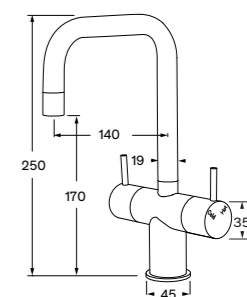

Scala mini

Perfect for smaller spaces such as powder rooms and apartments, the mini collection has Scala's high-quality finish and elegant styling in dimensions that are reduced by 25%.

Basin mixer
WELS 5 star, 5 lt/min
225940

Extended basin mixer
WELS 5 star, 5 lt/min
225950

Sink mixer curved spout large

WELS 5 star, 5.5 lt/min

Right hand 225942
Left hand 2262895

Basin/sink mixer curved spout small

WELS 5 star, 5.5 lt/min

Right hand 225941
Left hand 2262894

Sink mixer square spout large

WELS 5 star, 5.5 lt/min

Right hand 225944
Left hand 2262897

Basin/sink mixer square spout small

WELS 5 star, 5.5 lt/min

Right hand 225943
Left hand 2262896

Twin handle sink mixer curved spout large

WELS 5 star, 5 lt/min

225946

Twin handle basin/sink mixer curved spout small

WELS 5 star, 5 lt/min

225945

Twin handle sink mixer square spout large

WELS 5 star, 5 lt/min

225948

Twin handle basin/sink mixer square spout small

WELS 5 star, 5 lt/min

225947