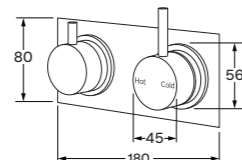

Mixer systems

Scala mixer systems are integrated with Sussex Masterfit. This labour-saving installation system requires minimal effort. Backplates, mixers and outlets fit perfectly every time.

Dual mixer system

2262484

Mixer diverter system

Right hand – 2262913

Straight wall basin mixer system

WELS 6 star, 3.5 lt/min
Non-restricted model also available

Basin	Right hand
160mm	2262957
200mm	2262959
250mm	2262961

Bath	Right hand
160mm	2262855
200mm	2262857
250mm	2262859

Curved 25 wall basin mixer system

WELS 6 star, 3 lt/min
Non-restricted model also available

Basin	Right hand
160mm	2263024
200mm	2263026
250mm	2263028

Bath	Right hand
160mm	2263077
200mm	2263078
250mm	2263079

Curved 32 wall basin mixer system

WELS 6 star, 4.5 lt/min
Non-restricted model also available

Basin	Right hand
200mm	2263072
250mm	2263073

Bath	Right hand
160mm	2263065
200mm	2263066
250mm	2263067