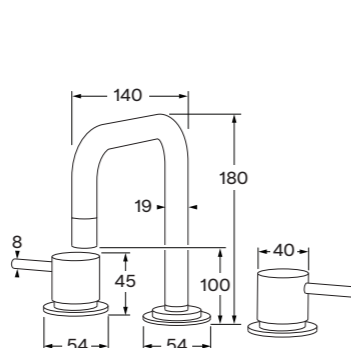

Tapware sets

Scala tapware sets all feature the signature geometric design that always makes this range so popular. All pieces in the range are sized proportionally.

Basin set curved

WELS 5 star - 5 lt/min
2261424

Basin set square

WELS 5 star - 5 lt/min
2261606

Hob spa set curved

2261421

Hob spa set square

2261613

Hob sink set curved

WELS 3 star, 8 lt/min
2261423

Hob sink set square

WELS 3 star, 8 lt/min
2261611