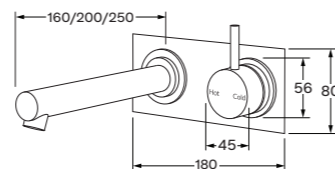

Mixer systems

Scala mixer systems are integrated with Sussex Masterfit. This labour-saving installation system requires minimal effort. Backplates, mixers and outlets fit perfectly every time.

Dual mixer system

2262484

Mixer diverter system

Right hand – 2262913

Straight wall basin mixer system

WELS 6 star, 3.5 lt/min
Non-restricted model also available

Basin	Right hand
160mm	2262957
200mm	2262959
250mm	2262961

Bath	Right hand
160mm	2262855
200mm	2262857
250mm	2262859

Curved 25 wall basin mixer system

WELS 6 star, 3 lt/min
Non-restricted model also available

Basin	Right hand
160mm	2263024
200mm	2263026
250mm	2263028

Bath	Right hand
160mm	2263077
200mm	2263078
250mm	2263079

Curved 32 wall basin mixer system

WELS 6 star, 4.5 lt/min
Non-restricted model also available

Basin	Right hand
200mm	2263072
250mm	2263073

Bath	Right hand
160mm	2263065
200mm	2263066
250mm	2263067