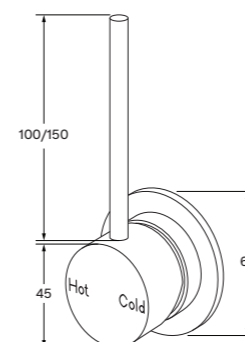

Extended lever shower/bath mixer

100mm 2262113
150mm 2262114