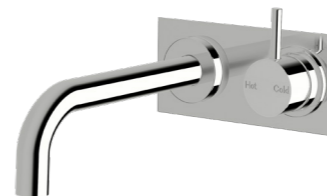

Curved 25 wall basin mixer system

WELS 6 star, 3 lt/min
Non-restricted model also available

Basin	Right hand
160mm	2263024
200mm	2263026
250mm	2263028

Bath	Right hand
160mm	2263077
200mm	2263078
250mm	2263079