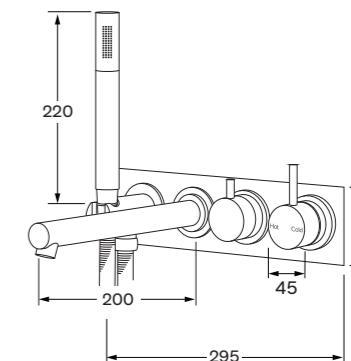

**Tapware sets**

Scala tapware sets all feature the signature geometric design that always makes this range so popular. All pieces in the range are sized proportionally.

**Basin set curved**

WELS 5 star - 5 lt/min  
2261424