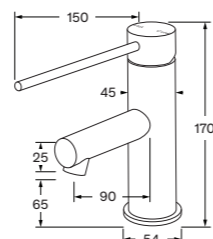

**WELS 6 star - 3.5 lt/min**  
Outlet length  
90mm 2262940  
130mm 2262941  
150mm 2262942

**100mm Extended lever basin mixer**

**WELS 5 star - 5 lt/min**  
Outlet length  
90mm 2262109

**WELS 6 star - 3.5 lt/min**  
Outlet length  
90mm 2262943

**150mm Extended lever basin mixer**

**WELS 5 star - 5 lt/min**  
Outlet length  
90mm 2262110

**WELS 6 star - 3.5 lt/min**  
Outlet length  
90mm 2262944

**Bidet mixer**

225934

**Medium basin mixer**

**WELS 5 star - 5 lt/min**  
Outlet length      Extended lever  
90mm 2262392      100mm 2262399  
130mm 2262393      150mm 2262340  
150mm 2262394