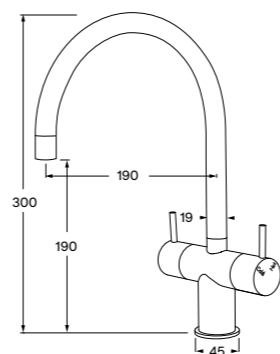

Scala mini

Perfect for smaller spaces such as powder rooms and apartments, the mini collection has Scala's high-quality finish and elegant styling in dimensions that are reduced by 25%.

Basin mixer
WELS 5 star, 5 lt/min
225940

Extended basin mixer
WELS 5 star, 5 lt/min
225950

Sink mixer curved spout large

WELS 5 star, 5.5 lt/min

Right hand 225942
Left hand 2262895

Basin/sink mixer curved spout small

WELS 5 star, 5.5 lt/min

Right hand 225941
Left hand 2262894

Sink mixer square spout large

WELS 5 star, 5.5 lt/min

Right hand 225944
Left hand 2262897

Basin/sink mixer square spout small

WELS 5 star, 5.5 lt/min

Right hand 225943
Left hand 2262896

Twin handle sink mixer curved spout large

WELS 5 star, 5 lt/min

225946

Twin handle basin/sink mixer curved spout small

WELS 5 star, 5 lt/min

225945

Twin handle sink mixer square spout large

WELS 5 star, 5 lt/min

225948

Twin handle basin/sink mixer square spout small

WELS 5 star, 5 lt/min

225947