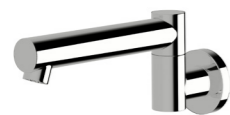

Showers and outlets

Scala showers and outlets continue the range's clean elegant lines and timeless style. They work well in a variety of settings.

Swivel straight bath outlet