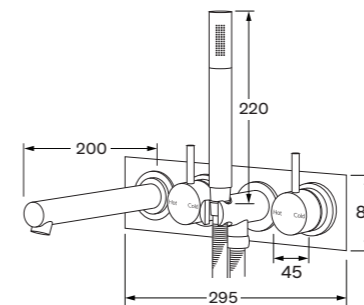

Bath mixer system with hand shower

WELS 3 star, 8.5 lt/min

Right hand  
160mm 2262861  
200mm 2262862  
250mm 2262863

Bath mixer/diverter system with hand shower

WELS 3 star, 8.5 lt/min

Right hand  
160mm 2262917  
200mm 2262919  
250mm 2262921