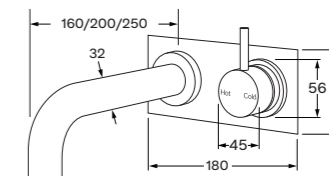

Mixer systems

Scala mixer systems are integrated with Sussex Masterfit. This labour-saving installation system requires minimal effort. Backplates, mixers and outlets fit perfectly every time.

Dual mixer system

2262484

Mixer diverter system

Right hand – 2262913

Straight wall basin mixer system

WELS 6 star, 3.5 lt/min
Non-restricted model also available

Basin	Right hand
160mm	2262957
200mm	2262959
250mm	2262961

Bath	Right hand
160mm	2262855
200mm	2262857
250mm	2262859

Curved 25 wall basin mixer system

WELS 6 star, 3 lt/min
Non-restricted model also available

Basin	Right hand
160mm	2263024
200mm	2263026
250mm	2263028

Bath	Right hand
160mm	2263077
200mm	2263078
250mm	2263079

Curved 32 wall basin mixer system

WELS 6 star, 4.5 lt/min
Non-restricted model also available

Basin	Right hand
200mm	2263072
250mm	2263073

Bath	Right hand
160mm	2263065
200mm	2263066
250mm	2263067