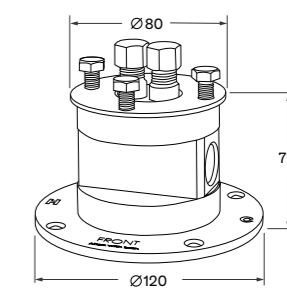

WELS 5 star, 5.5 lt/min  
2264060

**Floor mount outlet**

225901

**Floor mount basin outlet curved**

WELS 5 star, 5.5 lt/min  
2263595

**Floor mount mixer install kit**

2263535

Required for all floor mount mixers installed.  
Solid brass body for maximum strength.  
Solid stainless steel base plate.