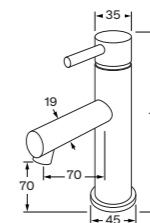

**Basin mixer**  
WELS 5 star, 5 lt/min  
225940

**Extended basin mixer**  
WELS 5 star, 5 lt/min  
225950

**Sink mixer curved spout large**

WELS 5 star, 5.5 lt/min

Right hand 225942  
Left hand 2262895

**Basin/sink mixer curved spout small**