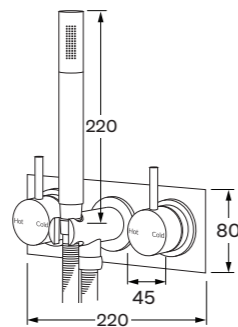

**Tapware sets**

Scala tapware sets all feature the signature geometric design that always makes this range so popular. All pieces in the range are sized proportionally.

**Basin set curved**

WELS 5 star - 5 lt/min  
2261424