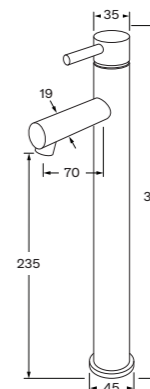

**Basin mixer**  
WELS 5 star, 5 lt/min  
225940

**Extended basin mixer**  
WELS 5 star, 5 lt/min  
225950

**Sink mixer curved spout large**

WELS 5 star, 5.5 lt/min

Right hand 225942  
Left hand 2262895

**Basin/sink mixer curved spout small**