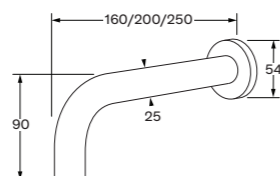

WELS 3 star - 8.5 lt/min
Non-restricted model also available

Basin		Bath	
160mm	2262370	160mm	2263080
200mm	2262371	200mm	2263081
250mm	2262372	250mm	2263082

WELS 6 star - 3 lt/min
Basin

160mm	2262992
200mm	2262993
250mm	2262994

32mm wall outlet

WELS 6 star - 4.5 lt/min
Non-restricted model also available

Basin		Bath	
160mm	2262412	160mm	2263086
200mm	2262373	200mm	225902
250mm	2262374	250mm	225903