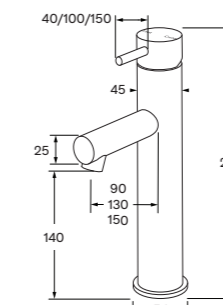

**WELS 6 star - 3.5 lt/min**  
Outlet length  
90mm 2262940  
130mm 2262941  
150mm 2262942

**100mm Extended lever basin mixer**

**WELS 5 star - 5 lt/min**  
Outlet length  
90mm 2262109

**WELS 6 star - 3.5 lt/min**  
Outlet length  
90mm 2262943

**150mm Extended lever basin mixer**

**WELS 5 star - 5 lt/min**  
Outlet length  
90mm 2262110

**WELS 6 star - 3.5 lt/min**  
Outlet length  
90mm 2262944

**Bidet mixer**

225934

**Medium basin mixer**

**WELS 5 star - 5 lt/min**  
Outlet length      Extended lever  
90mm 2262392      100mm 2262399  
130mm 2262393      150mm 2262340  
150mm 2262394

**Extended basin mixer**

**WELS 5 star - 5 lt/min**  
Outlet length      Extended lever  
90mm 2261622      100mm 2262111  
130mm 2262410      150mm 2262112  
150mm 2262411

**WELS 6 star - 3.5 lt/min**  
Outlet length      Extended lever  
90mm 2262945      100mm 2262948  
130mm 2262946      150mm 2262949  
150mm 2262947