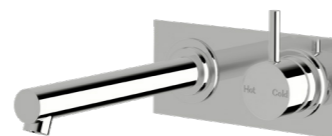

Straight wall basin mixer system

WELS 6 star, 3.5 lt/min
Non-restricted model also available

Basin	Right hand
160mm	2262957
200mm	2262959
250mm	2262961

Bath	Right hand
160mm	2262855
200mm	2262857
250mm	2262859