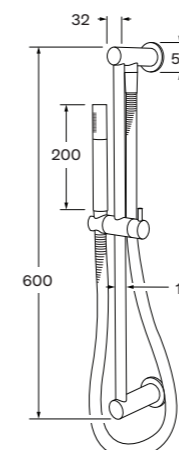

Hand shower supply post set

WELS 3 star - 8.5 lt/min
2262505