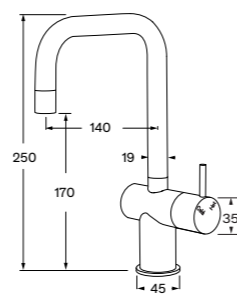

Scala mini

Perfect for smaller spaces such as powder rooms and apartments, the mini collection has Scala's high-quality finish and elegant styling in dimensions that are reduced by 25%.

Basin mixer
WELS 5 star, 5 lt/min
225940

Extended basin mixer
WELS 5 star, 5 lt/min
225950

Sink mixer curved spout large

WELS 5 star, 5.5 lt/min

Right hand 225942
Left hand 2262895

Basin/sink mixer curved spout small

WELS 5 star, 5.5 lt/min

Right hand 225941
Left hand 2262894

Sink mixer square spout large

WELS 5 star, 5.5 lt/min

Right hand 225944
Left hand 2262897

Basin/sink mixer square spout small

WELS 5 star, 5.5 lt/min

Right hand 225943
Left hand 2262896

Twin handle sink mixer curved spout large

WELS 5 star, 5 lt/min

225946

Twin handle basin/sink mixer curved spout small

WELS 5 star, 5 lt/min

225945

Twin handle sink mixer square spout large

WELS 5 star, 5 lt/min

225948

Twin handle basin/sink mixer square spout small

WELS 5 star, 5 lt/min

225947