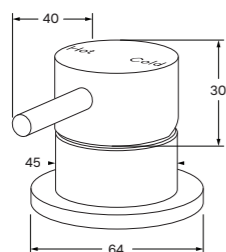

**Horizontal pullout sink mixer**

WELS 5 star, 6 lt/min

2 function 2263090

**Mixers**

Scala mixers are available in a number of options all bearing the signature Scala look. You can choose the standard or extended lever.