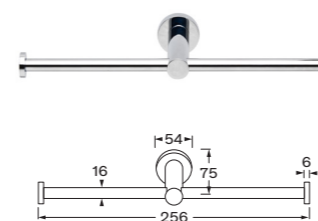

Double toilet roll holder straight

2262934