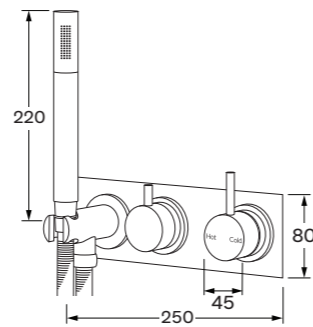

**Tapware sets**

Scala tapware sets all feature the signature geometric design that always makes this range so popular. All pieces in the range are sized proportionally.

**Basin set curved**

WELS 5 star - 5 lt/min  
2261424