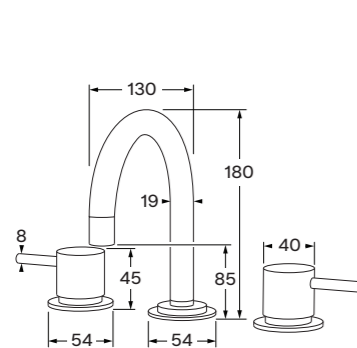

Tapware sets

Scala tapware sets all feature the signature geometric design that always makes this range so popular. All pieces in the range are sized proportionally.

Basin set curved

WELS 5 star - 5 lt/min
2261424

Basin set square

WELS 5 star - 5 lt/min
2261606

Hob spa set curved

2261421

Hob spa set square

2261613

Hob sink set curved

WELS 3 star, 8 lt/min
2261423

Hob sink set square

WELS 3 star, 8 lt/min
2261611