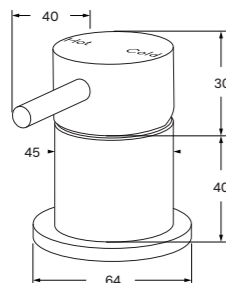

Top Mount Hob mixer (sink/basin)

4202262