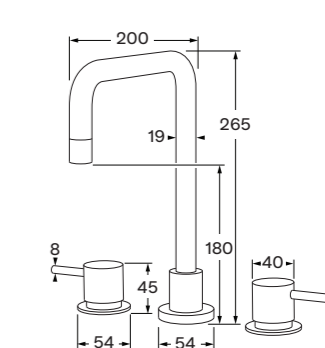

Tapware sets

Scala tapware sets all feature the signature geometric design that always makes this range so popular. All pieces in the range are sized proportionally.

Basin set curved

WELS 5 star - 5 lt/min
2261424

Basin set square

WELS 5 star - 5 lt/min
2261606

Hob spa set curved

2261421

Hob spa set square

2261613

Hob sink set curved

WELS 3 star, 8 lt/min
2261423

Hob sink set square

WELS 3 star, 8 lt/min
2261611