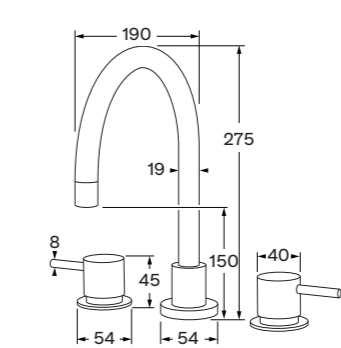

Tapware sets

Scala tapware sets all feature the signature geometric design that always makes this range so popular. All pieces in the range are sized proportionally.

Basin set curved

WELS 5 star - 5 lt/min
2261424

Basin set square

WELS 5 star - 5 lt/min
2261606

Hob spa set curved

2261421

Hob spa set square

2261613

Hob sink set curved

WELS 3 star, 8 lt/min
2261423

Hob sink set square

WELS 3 star, 8 lt/min
2261611