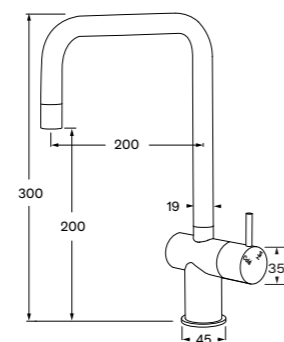

Scala mini

Perfect for smaller spaces such as powder rooms and apartments, the mini collection has Scala's high-quality finish and elegant styling in dimensions that are reduced by 25%.

Basin mixer
WELS 5 star, 5 lt/min
225940

Extended basin mixer
WELS 5 star, 5 lt/min
225950

Sink mixer curved spout large

WELS 5 star, 5.5 lt/min

Right hand 225942
Left hand 2262895

Basin/sink mixer curved spout small

WELS 5 star, 5.5 lt/min

Right hand 225941
Left hand 2262894

Sink mixer square spout large

WELS 5 star, 5.5 lt/min

Right hand 225944
Left hand 2262897

Basin/sink mixer square spout small

WELS 5 star, 5.5 lt/min

Right hand 225943
Left hand 2262896

Twin handle sink mixer curved spout large

WELS 5 star, 5 lt/min

225946

Twin handle basin/sink mixer curved spout small

WELS 5 star, 5 lt/min

225945

Twin handle sink mixer square spout large

WELS 5 star, 5 lt/min

225948

Twin handle basin/sink mixer square spout small

WELS 5 star, 5 lt/min

225947