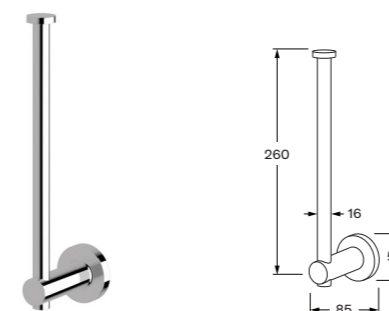

Double spare toilet roll holder

2262932