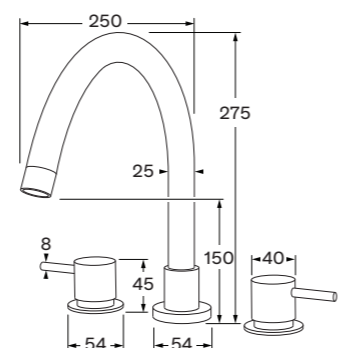

Tapware sets

Scala tapware sets all feature the signature geometric design that always makes this range so popular. All pieces in the range are sized proportionally.

Basin set curved

WELS 5 star - 5 lt/min
2261424

Basin set square

WELS 5 star - 5 lt/min
2261606

Hob spa set curved

2261421

Hob spa set square

2261613

Hob sink set curved

WELS 3 star, 8 lt/min
2261423

Hob sink set square

WELS 3 star, 8 lt/min
2261611