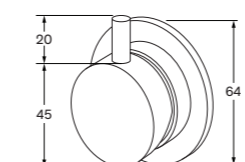

**Hob mixer (bath)**

2261483

**Extended lever shower/bath mixer**

100mm 2262113  
150mm 2262114

**Top Mount Hob mixer (sink/basin)**

4202262

**Standard lever shower/bath mixer**

40mm 2261435