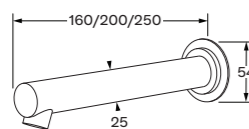

WELS 5 star - 5 lt/min
Non-restricted model also available

Basin		Bath	
160mm	2262434	160mm	2261607
200mm	2262435	200mm	2261430
250mm	2262436	250mm	2261431

WELS 6 star - 3.5 lt/min
Basin

160mm	2262950
200mm	2262951
250mm	2262952

25mm wall outlet