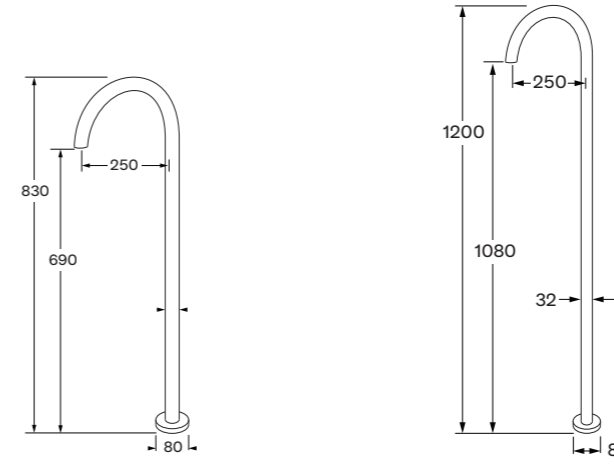

A unique innovation

Masterfit is an innovative all-in-one installation unit for our Mixer Systems that saves time and labour costs. Its proven simplicity eliminates the need for precise measuring of the distance between fittings as the tap alignment takes care of itself.