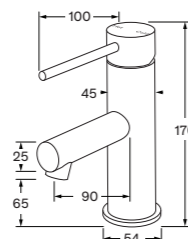

## Basin mixers

Scala basin mixers have proved a popular favourite in Australian bathrooms. They're available in varying heights and lever lengths.

**Basin mixer**

**WELS 5 star - 5 lt/min**  
Outlet length  
90mm 2261570  
130mm 2262939  
150mm 2262509

**WELS 6 star - 3.5 lt/min**  
Outlet length  
90mm 2262940  
130mm 2262941  
150mm 2262942

**100mm Extended lever basin mixer**

**WELS 5 star - 5 lt/min**  
Outlet length  
90mm 2262109

**WELS 6 star - 3.5 lt/min**  
Outlet length  
90mm 2262943