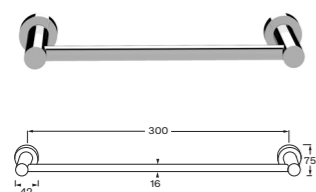

Accessories

Scala's complementary accessories let you complete your bathroom with the Scala look. All accessories come with a two-point solid brass fixing to ensure a secure connection.

Guest towel rail

2261474