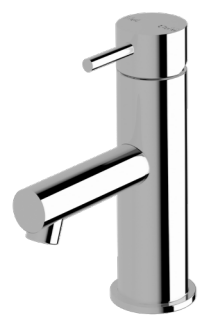

## Basin mixers

Scala basin mixers have proved a popular favourite in Australian bathrooms. They're available in varying heights and lever lengths.

**Basin mixer**

**WELS 5 star - 5 lt/min**  
Outlet length  
90mm 2261570  
130mm 2262939  
150mm 2262509