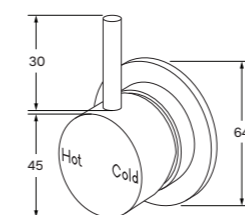

**Hob mixer (bath)**

2261483

**Extended lever shower/bath mixer**

100mm 2262113  
150mm 2262114

**Top Mount Hob mixer (sink/basin)**

4202262

**Standard lever shower/bath mixer**

40mm 2261435