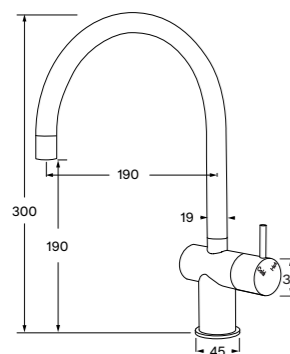

Scala mini

Perfect for smaller spaces such as powder rooms and apartments, the mini collection has Scala's high-quality finish and elegant styling in dimensions that are reduced by 25%.

Basin mixer
WELS 5 star, 5 lt/min
225940

Extended basin mixer
WELS 5 star, 5 lt/min
225950

Sink mixer curved spout large

WELS 5 star, 5.5 lt/min

Right hand 225942
Left hand 2262895

Basin/sink mixer curved spout small

WELS 5 star, 5.5 lt/min

Right hand 225941
Left hand 2262894

Sink mixer square spout large

WELS 5 star, 5.5 lt/min

Right hand 225944
Left hand 2262897

Basin/sink mixer square spout small

WELS 5 star, 5.5 lt/min

Right hand 225943
Left hand 2262896

Twin handle sink mixer curved spout large

WELS 5 star, 5 lt/min

225946

Twin handle basin/sink mixer curved spout small

WELS 5 star, 5 lt/min

225945

Twin handle sink mixer square spout large

WELS 5 star, 5 lt/min

225948

Twin handle basin/sink mixer square spout small

WELS 5 star, 5 lt/min

225947