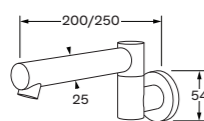

200mm 2285655
250mm 2285656

Swivel 25mm bath outlet