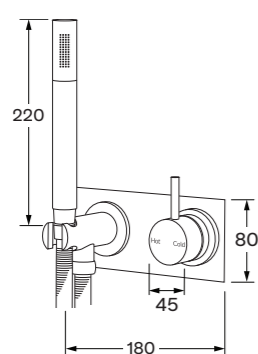

Bath mixer system with hand shower

WELS 3 star, 8.5 lt/min

Right hand  
160mm 2262861  
200mm 2262862  
250mm 2262863

Bath mixer/diverter system with hand shower

WELS 3 star, 8.5 lt/min

Right hand  
160mm 2262917  
200mm 2262919  
250mm 2262921