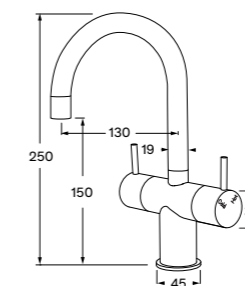

Scala mini

Perfect for smaller spaces such as powder rooms and apartments, the mini collection has Scala's high-quality finish and elegant styling in dimensions that are reduced by 25%.

Basin mixer
WELS 5 star, 5 lt/min
225940

Extended basin mixer
WELS 5 star, 5 lt/min
225950

Sink mixer curved spout large

WELS 5 star, 5.5 lt/min

Right hand 225942
Left hand 2262895

Basin/sink mixer curved spout small

WELS 5 star, 5.5 lt/min

Right hand 225941
Left hand 2262894

Sink mixer square spout large

WELS 5 star, 5.5 lt/min

Right hand 225944
Left hand 2262897

Basin/sink mixer square spout small

WELS 5 star, 5.5 lt/min

Right hand 225943
Left hand 2262896

Twin handle sink mixer curved spout large

WELS 5 star, 5 lt/min

225946

Twin handle basin/sink mixer curved spout small

WELS 5 star, 5 lt/min

225945

Twin handle sink mixer square spout large

WELS 5 star, 5 lt/min

225948

Twin handle basin/sink mixer square spout small

WELS 5 star, 5 lt/min

225947