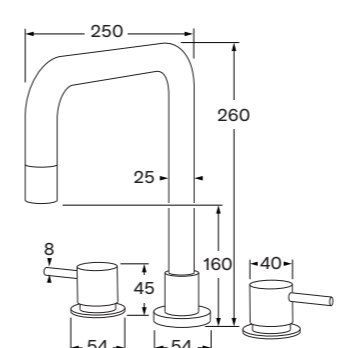

Tapware sets

Scala tapware sets all feature the signature geometric design that always makes this range so popular. All pieces in the range are sized proportionally.

Basin set curved

WELS 5 star - 5 lt/min
2261424

Basin set square

WELS 5 star - 5 lt/min
2261606

Hob spa set curved

2261421

Hob spa set square

2261613

Hob sink set curved

WELS 3 star, 8 lt/min
2261423

Hob sink set square

WELS 3 star, 8 lt/min
2261611