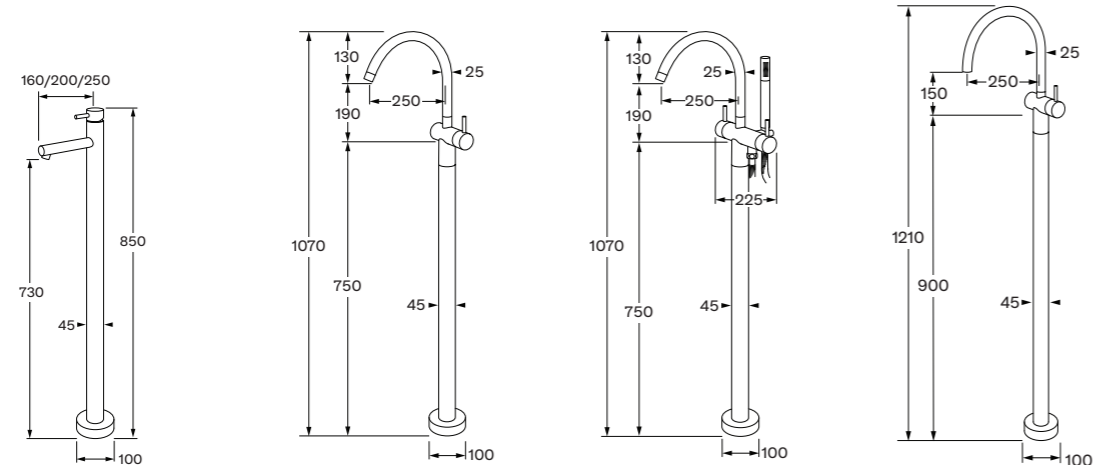

A unique innovation

Masterfit is an innovative all-in-one installation unit for our Mixer Systems that saves time and labour costs. Its proven simplicity eliminates the need for precise measuring of the distance between fittings as the tap alignment takes care of itself.