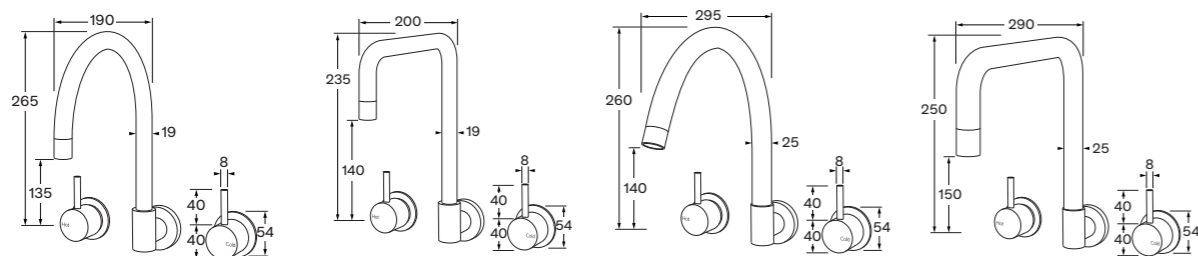

Tapware sets

Scala tapware sets all feature the signature geometric design that always makes this range so popular. All pieces in the range are sized proportionally.

Wall sink set curved

Wall sink set square

Wall spa set curved

Wall spa set square

WELS 3 star, 8 lt/min

WELS 3 star, 8 lt/min

2261420

2261619

2261422

2261617

Straight wall basin/
bath set

Wall top assembly

Shower set

Washing machine
stops

WELS 5 star - 5 lt/min

2261428

WELS 3 star, 8.5 lt/min

2261429

Basin
160mm 2262437
200mm 2262438
250mm 2262439

Bath
160mm 2261608
200mm 2261425
250mm 2261426

WELS 6 star - 3.5 lt/min

Basin
160mm 2262953
200mm 2262954
250mm 2262955

2261427

SUSSEX