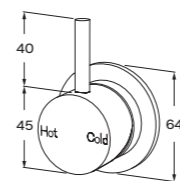

316 Stainless steel standard lever shower/bath mixer

2262975