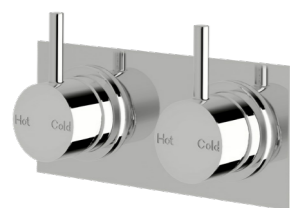

Mixer systems

Scala mixer systems are integrated with Sussex Masterfit. This labour-saving installation system requires minimal effort. Backplates, mixers and outlets fit perfectly every time.

Dual mixer system

2262484