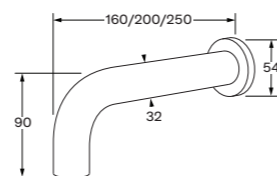

**WELS 6 star - 3 lt/min**  
Basin

160mm	2262992
200mm	2262993
250mm	2262994

**32mm wall outlet**

**WELS 6 star - 4.5 lt/min**  
Non-restricted model also available

Basin		Bath	
160mm	2262412	160mm	2263086
200mm	2262373	200mm	225902
250mm	2262374	250mm	225903