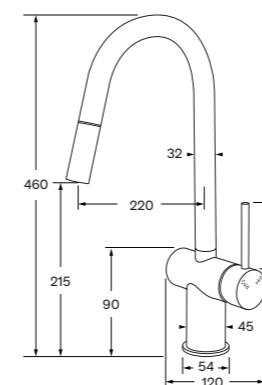

Sink/basin mixers

You can continue the Scala look throughout your home by adding these sink or basin mixers to your laundry or kitchen.

Sink mixer curved spout large

WELS 4 star, 7.5 lt/min

Right hand 2261624
Left hand 2251955

Basin/sink mixer curved spout small

WELS 4 star, 7.5 lt/min

Right hand 2261620
Left hand 2262898

Sink mixer square spout large

WELS 4 star, 7.5 lt/min

Right hand 2261625
Left hand 2263000

Basin/sink mixer square spout small

WELS 4 star, 7.5 lt/min

Right hand 2261621
Left hand 2262899

Sink mixer pullout

WELS 4 star, 6.5 lt/min

2262998

Gooseneck pullout sink mixer

WELS 5 star, 6 lt/min

2 function 2263089

Horizontal pullout sink mixer

WELS 5 star, 6 lt/min

2 function 2263090