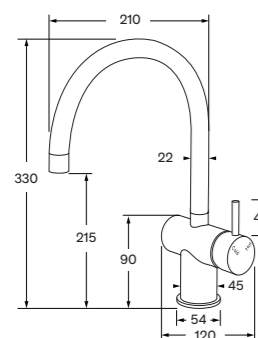

Sink/basin mixers

You can continue the Scala look throughout your home by adding these sink or basin mixers to your laundry or kitchen.

Sink mixer curved spout large

WELS 4 star, 7.5 lt/min

Right hand 2261624
Left hand 2251955

Basin/sink mixer curved spout small

WELS 4 star, 7.5 lt/min

Right hand 2261620
Left hand 2262898

Sink mixer square spout large

WELS 4 star, 7.5 lt/min

Right hand 2261625
Left hand 2263000

Basin/sink mixer square spout small

WELS 4 star, 7.5 lt/min

Right hand 2261621
Left hand 2262899

Sink mixer pullout

WELS 4 star, 6.5 lt/min

2262998

Gooseneck pullout sink mixer

WELS 5 star, 6 lt/min

2 function 2263089

Horizontal pullout sink mixer

WELS 5 star, 6 lt/min

2 function 2263090