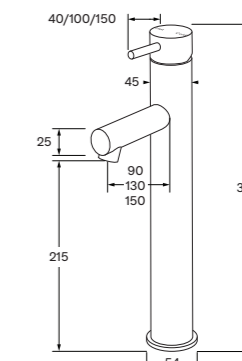

**WELS 6 star - 3.5 lt/min**  
Outlet length  
90mm 2262940  
130mm 2262941  
150mm 2262942

**100mm Extended lever basin mixer**

**WELS 5 star - 5 lt/min**  
Outlet length  
90mm 2262109

**WELS 6 star - 3.5 lt/min**  
Outlet length  
90mm 2262943

**150mm Extended lever basin mixer**

**WELS 5 star - 5 lt/min**  
Outlet length  
90mm 2262110

**WELS 6 star - 3.5 lt/min**  
Outlet length  
90mm 2262944

**Bidet mixer**

225934

**Medium basin mixer**

**WELS 5 star - 5 lt/min**  
Outlet length      Extended lever  
90mm 2262392      100mm 2262399  
130mm 2262393      150mm 2262340  
150mm 2262394

**Extended basin mixer**

**WELS 5 star - 5 lt/min**  
Outlet length      Extended lever  
90mm 2261622      100mm 2262111  
130mm 2262410      150mm 2262112  
150mm 2262411

**WELS 6 star - 3.5 lt/min**  
Outlet length      Extended lever  
90mm 2262945      100mm 2262948  
130mm 2262946      150mm 2262949  
150mm 2262947