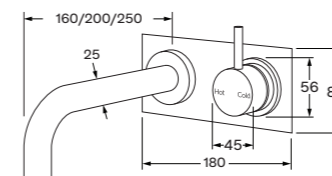

Mixer systems

Scala mixer systems are integrated with Sussex Masterfit. This labour-saving installation system requires minimal effort. Backplates, mixers and outlets fit perfectly every time.

Dual mixer system

2262484

Mixer diverter system

Right hand – 2262913

Straight wall basin mixer system

WELS 6 star, 3.5 lt/min
Non-restricted model also available

Basin	Right hand
160mm	2262957
200mm	2262959
250mm	2262961

Bath	Right hand
160mm	2262855
200mm	2262857
250mm	2262859

Curved 25 wall basin mixer system

WELS 6 star, 3 lt/min
Non-restricted model also available

Basin	Right hand
160mm	2263024
200mm	2263026
250mm	2263028

Bath	Right hand
160mm	2263077
200mm	2263078
250mm	2263079

Curved 32 wall basin mixer system

WELS 6 star, 4.5 lt/min
Non-restricted model also available

Basin	Right hand
200mm	2263072
250mm	2263073

Bath	Right hand
160mm	2263065
200mm	2263066
250mm	2263067