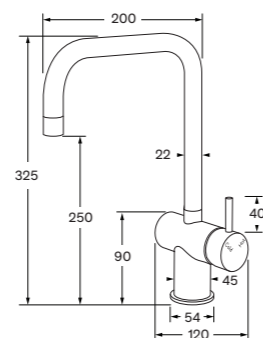

Sink/basin mixers

You can continue the Scala look throughout your home by adding these sink or basin mixers to your laundry or kitchen.

Sink mixer curved spout large

WELS 4 star, 7.5 lt/min

Right hand 2261624
Left hand 2251955

Basin/sink mixer curved spout small

WELS 4 star, 7.5 lt/min

Right hand 2261620
Left hand 2262898

Sink mixer square spout large

WELS 4 star, 7.5 lt/min

Right hand 2261625
Left hand 2263000

Basin/sink mixer square spout small

WELS 4 star, 7.5 lt/min

Right hand 2261621
Left hand 2262899

Sink mixer pullout

WELS 4 star, 6.5 lt/min

2262998

Gooseneck pullout sink mixer

WELS 5 star, 6 lt/min

2 function 2263089

Horizontal pullout sink mixer

WELS 5 star, 6 lt/min

2 function 2263090