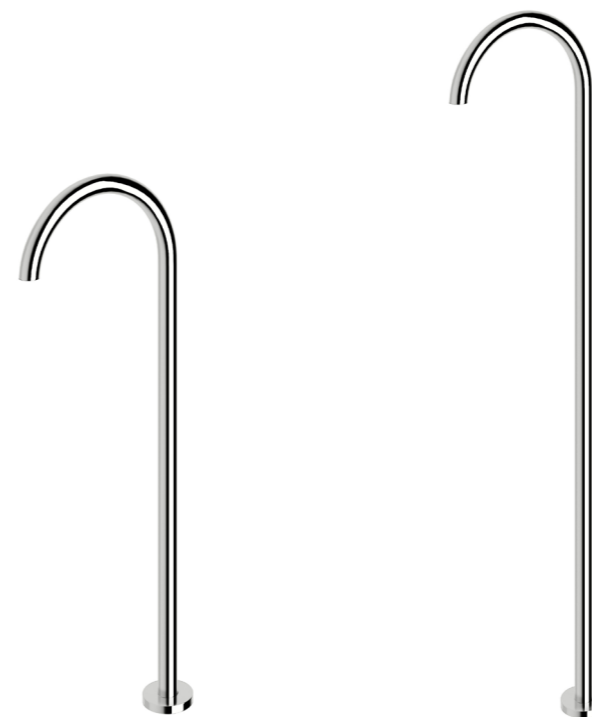

Floor mount outlet

225901

Floor mount basin outlet curved

WELS 5 star, 5.5 lt/min
2263595

2263535

Required for all floor mount mixers installed.
Solid brass body for maximum strength.
Solid stainless steel base plate.