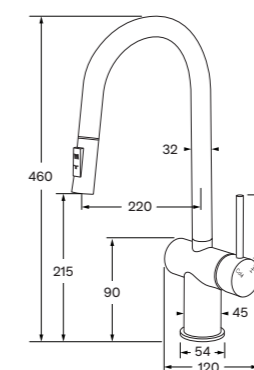

Sink/basin mixers

You can continue the Scala look throughout your home by adding these sink or basin mixers to your laundry or kitchen.

Sink mixer curved spout large

WELS 4 star, 7.5 lt/min

Right hand 2261624
Left hand 2251955

Basin/sink mixer curved spout small

WELS 4 star, 7.5 lt/min

Right hand 2261620
Left hand 2262898

Sink mixer square spout large

WELS 4 star, 7.5 lt/min

Right hand 2261625
Left hand 2263000

Basin/sink mixer square spout small

WELS 4 star, 7.5 lt/min

Right hand 2261621
Left hand 2262899

Sink mixer pullout

WELS 4 star, 6.5 lt/min

2262998

Gooseneck pullout sink mixer

WELS 5 star, 6 lt/min

2 function 2263089

Horizontal pullout sink mixer

WELS 5 star, 6 lt/min

2 function 2263090