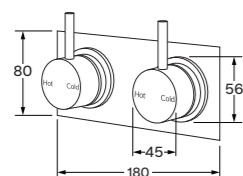

Mixer systems

Scala mixer systems are integrated with Sussex Masterfit. This labour-saving installation system requires minimal effort. Backplates, mixers and outlets fit perfectly every time.

Dual mixer system

2262484

Mixer diverter system

Right hand – 2262913

Straight wall basin mixer system

WELS 6 star, 3.5 lt/min
Non-restricted model also available

Basin	Right hand
160mm	2262957
200mm	2262959
250mm	2262961

Bath	Right hand
160mm	2262855
200mm	2262857
250mm	2262859

Curved 25 wall basin mixer system

WELS 6 star, 3 lt/min
Non-restricted model also available

Basin	Right hand
160mm	2263024
200mm	2263026
250mm	2263028

Bath	Right hand
160mm	2263077
200mm	2263078
250mm	2263079

Curved 32 wall basin mixer system

WELS 6 star, 4.5 lt/min
Non-restricted model also available

Basin	Right hand
200mm	2263072
250mm	2263073

Bath	Right hand
160mm	2263065
200mm	2263066
250mm	2263067