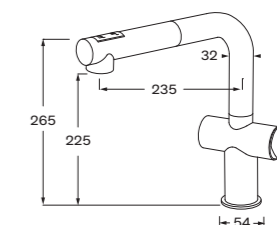

Sink/basin mixers

You can continue the Scala look throughout your home by adding these sink or basin mixers to your laundry or kitchen.

Sink mixer curved spout large

WELS 4 star, 7.5 lt/min

Right hand 2261624
Left hand 2251955

Basin/sink mixer curved spout small

WELS 4 star, 7.5 lt/min

Right hand 2261620
Left hand 2262898

Sink mixer square spout large

WELS 4 star, 7.5 lt/min

Right hand 2261625
Left hand 2263000

Basin/sink mixer square spout small

WELS 4 star, 7.5 lt/min

Right hand 2261621
Left hand 2262899

Sink mixer pullout

WELS 4 star, 6.5 lt/min

2262998

Gooseneck pullout sink mixer

WELS 5 star, 6 lt/min

2 function 2263089

Horizontal pullout sink mixer

WELS 5 star, 6 lt/min

2 function 2263090