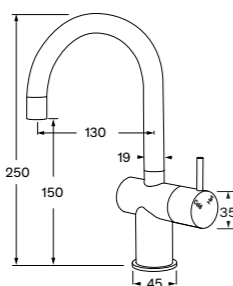

Scala mini

Perfect for smaller spaces such as powder rooms and apartments, the mini collection has Scala's high-quality finish and elegant styling in dimensions that are reduced by 25%.

Basin mixer
WELS 5 star, 5 lt/min
225940

Extended basin mixer
WELS 5 star, 5 lt/min
225950

Sink mixer curved spout large

WELS 5 star, 5.5 lt/min

Right hand 225942
Left hand 2262895

Basin/sink mixer curved spout small

WELS 5 star, 5.5 lt/min

Right hand 225941
Left hand 2262894

Sink mixer square spout large

WELS 5 star, 5.5 lt/min

Right hand 225944
Left hand 2262897

Basin/sink mixer square spout small

WELS 5 star, 5.5 lt/min

Right hand 225943
Left hand 2262896

Twin handle sink mixer curved spout large

WELS 5 star, 5 lt/min

225946

Twin handle basin/sink mixer curved spout small

WELS 5 star, 5 lt/min

225945

Twin handle sink mixer square spout large

WELS 5 star, 5 lt/min

225948

Twin handle basin/sink mixer square spout small

WELS 5 star, 5 lt/min

225947