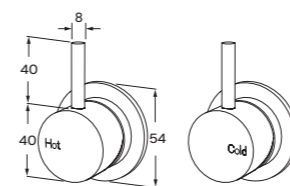

316 Stainless steel wall top assembly

2263003