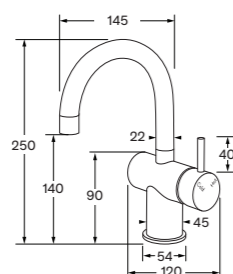

Sink/basin mixers

You can continue the Scala look throughout your home by adding these sink or basin mixers to your laundry or kitchen.

Sink mixer curved spout large

WELS 4 star, 7.5 lt/min

Right hand 2261624
Left hand 2251955

Basin/sink mixer curved spout small

WELS 4 star, 7.5 lt/min

Right hand 2261620
Left hand 2262898

Sink mixer square spout large

WELS 4 star, 7.5 lt/min

Right hand 2261625
Left hand 2263000

Basin/sink mixer square spout small

WELS 4 star, 7.5 lt/min

Right hand 2261621
Left hand 2262899

Sink mixer pullout

WELS 4 star, 6.5 lt/min

2262998

Gooseneck pullout sink mixer

WELS 5 star, 6 lt/min

2 function 2263089

Horizontal pullout sink mixer

WELS 5 star, 6 lt/min

2 function 2263090