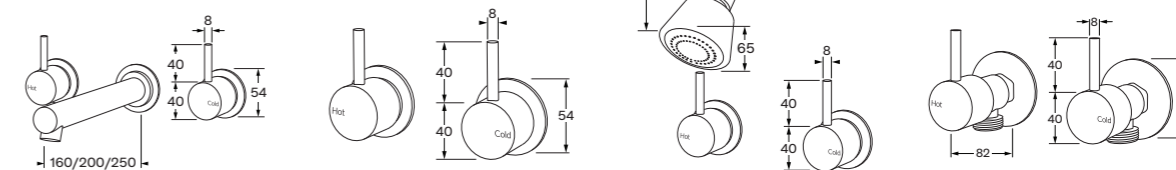

Tapware sets

Scala tapware sets all feature the signature geometric design that always makes this range so popular. All pieces in the range are sized proportionally.

Wall sink set curved

Wall sink set square

Wall spa set curved

Wall spa set square

WELS 3 star, 8 lt/min

WELS 3 star, 8 lt/min

2261420

2261619

2261422

2261617

Straight wall basin/
bath set

Wall top assembly

Shower set

Washing machine
stops

WELS 5 star - 5 lt/min

2261428

WELS 3 star, 8.5 lt/min

2261429

Basin
160mm 2262437
200mm 2262438
250mm 2262439

Bath
160mm 2261608
200mm 2261425
250mm 2261426

WELS 6 star - 3.5 lt/min

Basin
160mm 2262953
200mm 2262954
250mm 2262955

2261427

SUSSEX