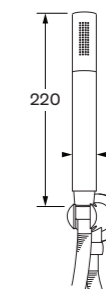

WELS 3 star - 8.5 lt/min
2262505