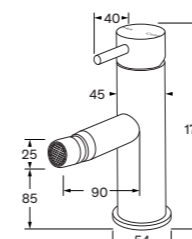

**WELS 6 star - 3.5 lt/min**  
Outlet length  
90mm 2262940  
130mm 2262941  
150mm 2262942

**100mm Extended lever basin mixer**

**WELS 5 star - 5 lt/min**  
Outlet length  
90mm 2262109

**WELS 6 star - 3.5 lt/min**  
Outlet length  
90mm 2262943

**150mm Extended lever basin mixer**

**WELS 5 star - 5 lt/min**  
Outlet length  
90mm 2262110

**WELS 6 star - 3.5 lt/min**  
Outlet length  
90mm 2262944

**Bidet mixer**

225934

**Medium basin mixer**

**WELS 5 star - 5 lt/min**  
Outlet length      Extended lever  
90mm 2262392      100mm 2262399  
130mm 2262393      150mm 2262340  
150mm 2262394

**Extended basin mixer**

**WELS 5 star - 5 lt/min**  
Outlet length      Extended lever  
90mm 2261622      100mm 2262111  
130mm 2262410      150mm 2262112  
150mm 2262411

**WELS 6 star - 3.5 lt/min**  
Outlet length      Extended lever  
90mm 2262945      100mm 2262948  
130mm 2262946      150mm 2262949  
150mm 2262947