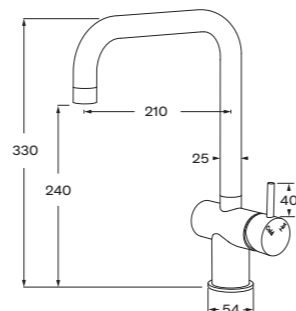

WELS 4 star - 7.5 lt/min

2263005

**316 Stainless steel standard lever shower/bath mixer**

2262975

**316 Stainless steel wall top assembly**

2263003

**316 Stainless steel 25mm wall outlet curved**

WELS 6 star, 3 lt/min