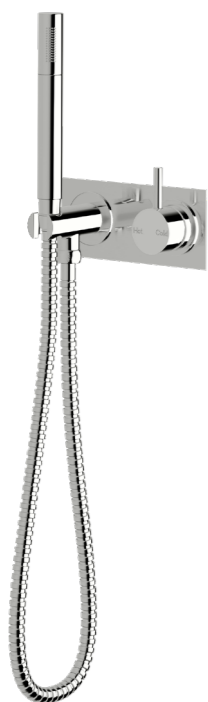

Mixer systems

Scala mixer systems are integrated with Sussex Masterfit. This labour-saving installation system requires minimal effort. Backplates, mixers and outlets fit perfectly every time.

Mixer hand shower system

WELS 3 star, 8.5 lt/min

2262935