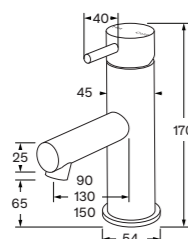

## Basin mixers

Scala basin mixers have proved a popular favourite in Australian bathrooms. They're available in varying heights and lever lengths.

**Basin mixer**

**WELS 5 star - 5 lt/min**  
Outlet length  
90mm 2261570  
130mm 2262939  
150mm 2262509

**WELS 6 star - 3.5 lt/min**  
Outlet length  
90mm 2262940  
130mm 2262941  
150mm 2262942

**100mm Extended lever basin mixer**

**WELS 5 star - 5 lt/min**  
Outlet length  
90mm 2262109

**WELS 6 star - 3.5 lt/min**  
Outlet length  
90mm 2262943