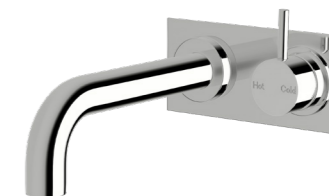

Curved 32 wall basin mixer system

WELS 6 star, 4.5 lt/min
Non-restricted model also available

Basin	Right hand
200mm	2263072
250mm	2263073

Bath	Right hand
160mm	2263065
200mm	2263066
250mm	2263067