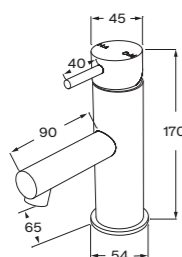

WELS 4 star - 7.5 lt/min

2263005

**316 Stainless steel standard lever shower/bath mixer**

2262975

**316 Stainless steel wall top assembly**

2263003

**316 Stainless steel 25mm wall outlet curved**

WELS 6 star, 3 lt/min