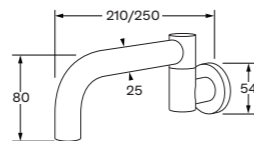

210mm 2285653
250mm 2285654

Straight wall outlet