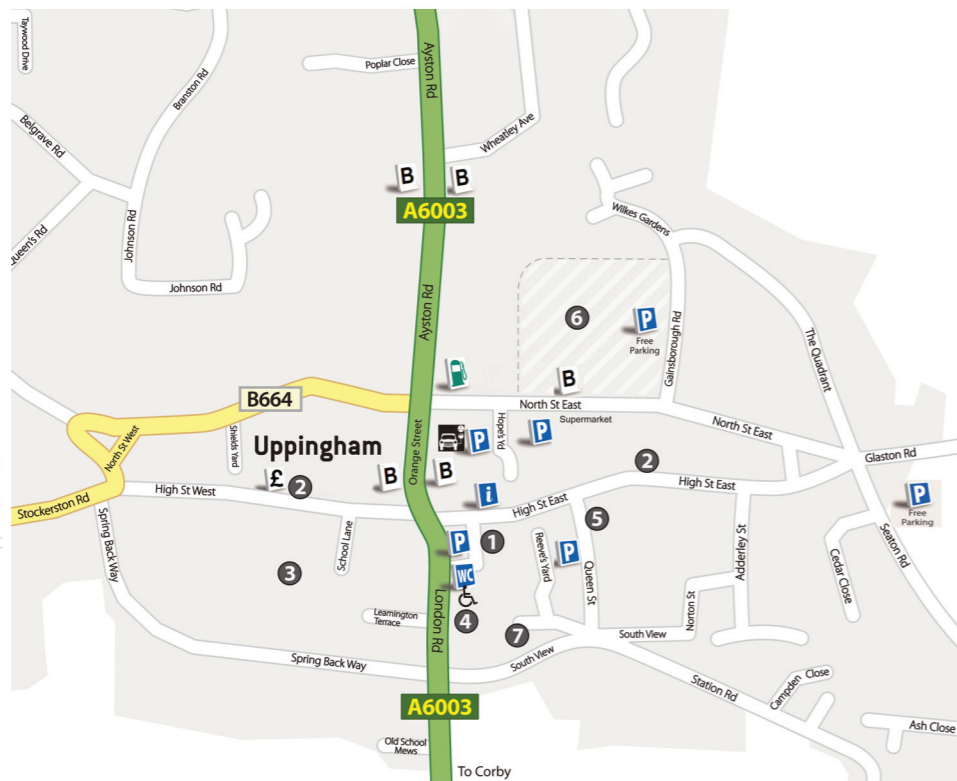

UPPINGHAM

1. 1 The Market Place
2. 2 High Street
3. 3 Uppingham School
4. 4 Church of St Peter and St Paul
5. 5 Queen Street (Horn Lane)
6. 6 Childrens' Play Area & Skateboard Park
7. 7 Beast Hill

- A-road
- B-road
- Road
- Parking Area
- Cash Machine
- Visitor Information Centre
- Petrol Station
- Bus Stop
- Electric Car Charging Point